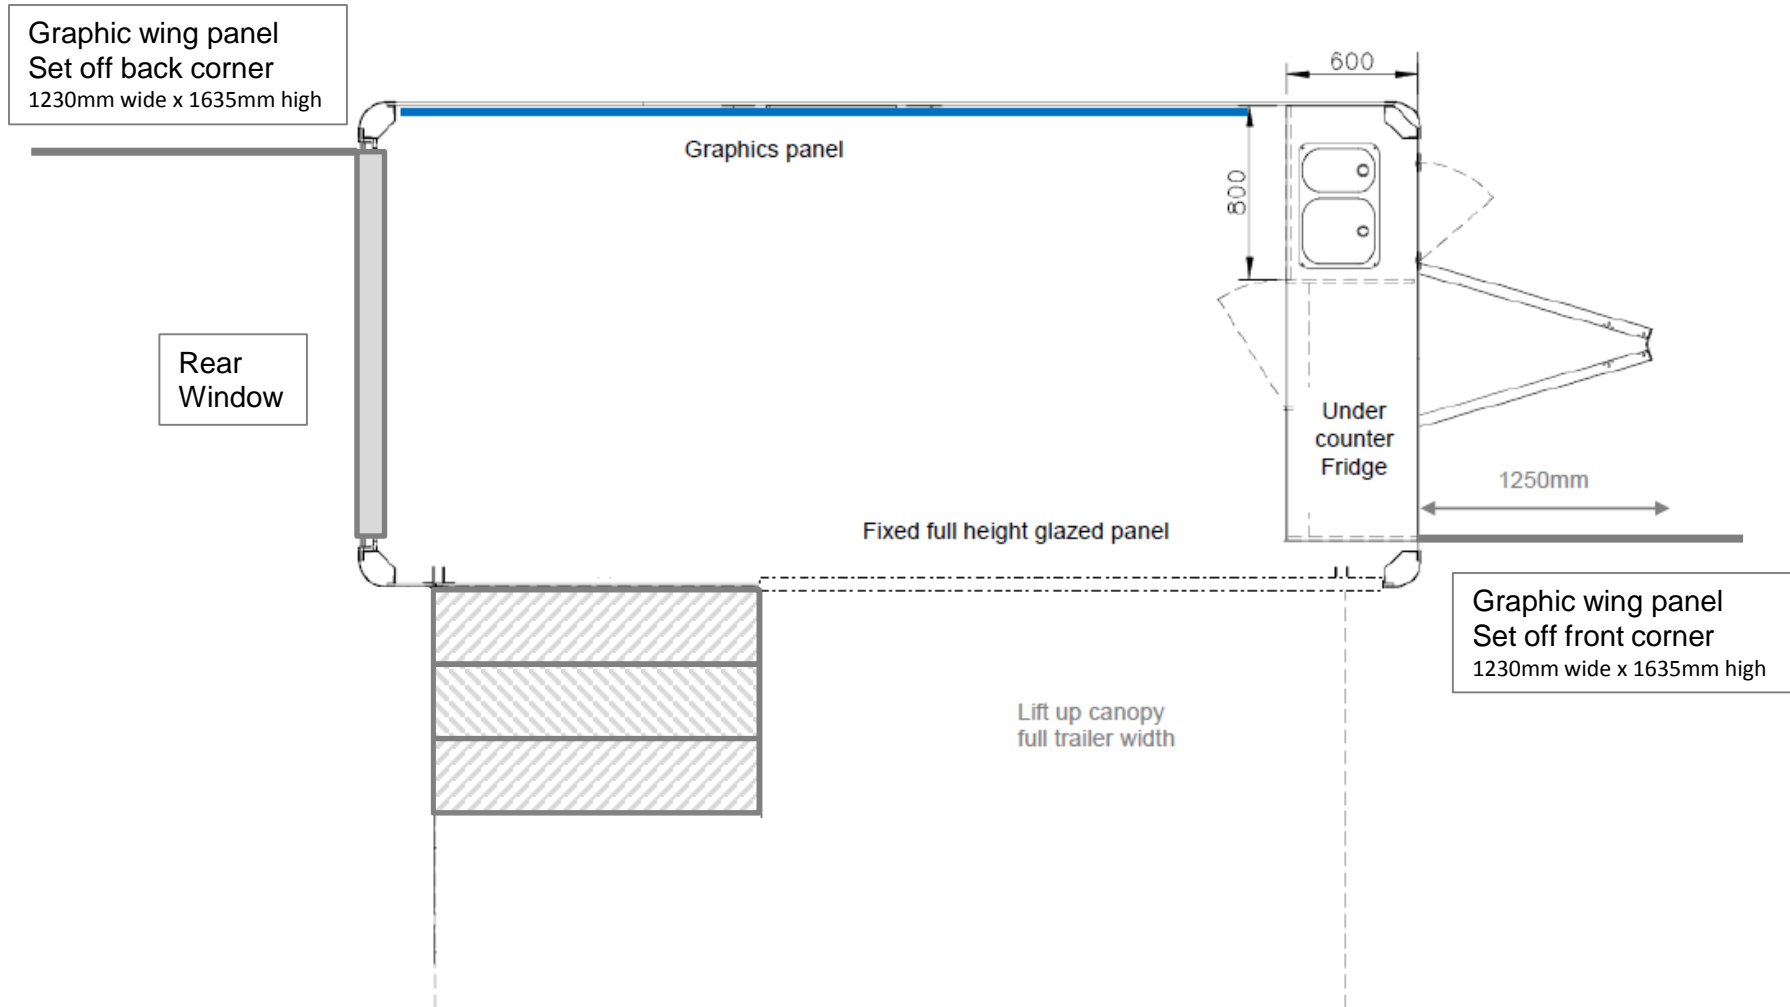

Exterior includes:

- Fully glazed frontage with sliding door
- Entrance platform & wide steps
- Display Wing panels
- Top fascia panel on canopy
- Grey PVC skirting

Interior includes:

- Large graphics panel
- Rear window lets plenty of light in
- And gives view of whole stand
- Galley facility
- Choose the furniture to suit your event

4.8m Promotional Trailer DWT E21 4230

DO NOT SCALE

Please Note, all dimensions shown are nominal and therefore may be subject to change. The above visual also excludes interior furniture.

4.8m Promotional Trailer DWT E21 4230

4.8m Promotional Trailer – Optional furniture available
Plot size required 6.25m x 4.3m
including canopy and steps

DWT Head Office Location Map

David Wilson's Trailers Ltd
Jubilee Park,
Honeypot Lane,
Colsterworth,
Lincolnshire
NG33 5LZ