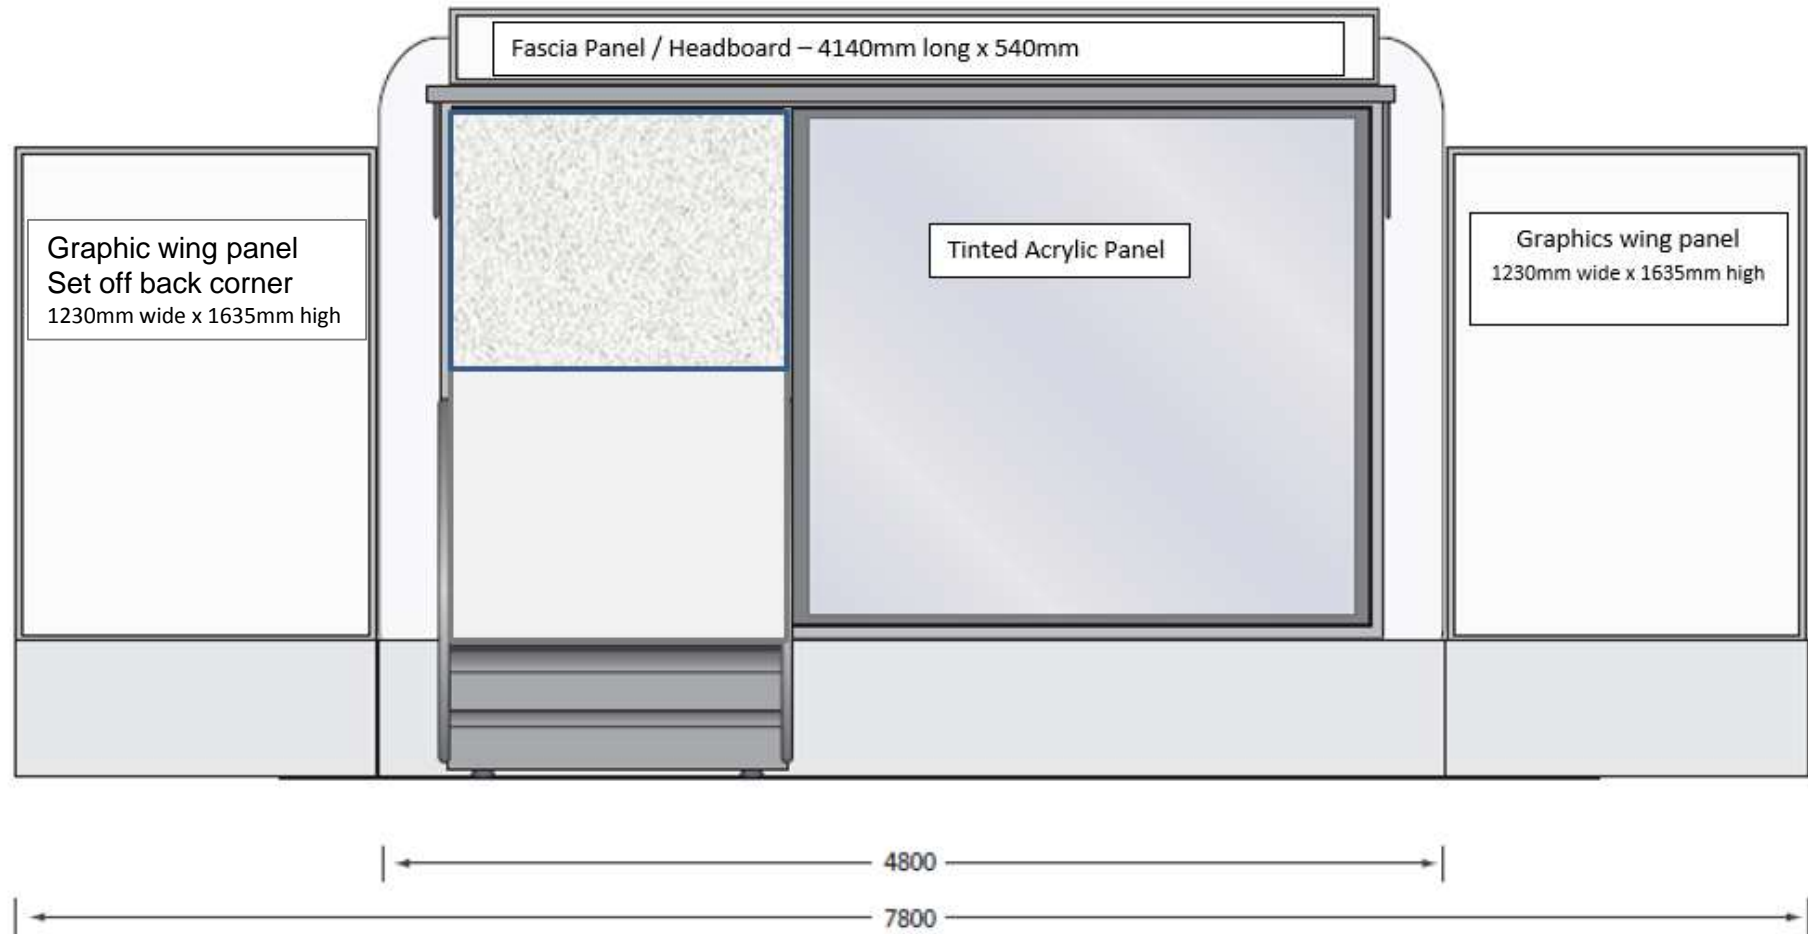

Exterior includes:

- Fully glazed frontage with sliding door
- Entrance platform & wide steps
- Display Wing panels
- Top fascia panel on canopy
- Grey PVC skirting

Interior includes:

- Large graphics panel
- Rear window lets plenty of light in
- And gives view of whole stand
- Galley facility
- Choose the furniture to suit your event

4.8m Promotional Trailer DWT E21 4230

New Rear Window - brighter inside

New Wing Location utilises your stand space

A Versatile Unit

Can be adapted to work successfully for sampling campaigns as well as indoor and outdoor exhibitions

4.8m Promotional Trailer DWT E21 4230

DO NOT SCALE

Please Note, all dimensions shown are nominal and therefore may be subject to change. The above visual also excludes interior furniture.

4.8m Promotional Trailer DWT E21 4230

4.8m Promotional Trailer – Optional furniture available
Plot size required 6.25m x 4.3m
including canopy and steps

DWT Head Office Location Map

David Wilson's Trailers Ltd
Jubilee Park,
Honeypot Lane,
Colsterworth,
Lincolnshire
NG33 5LZ