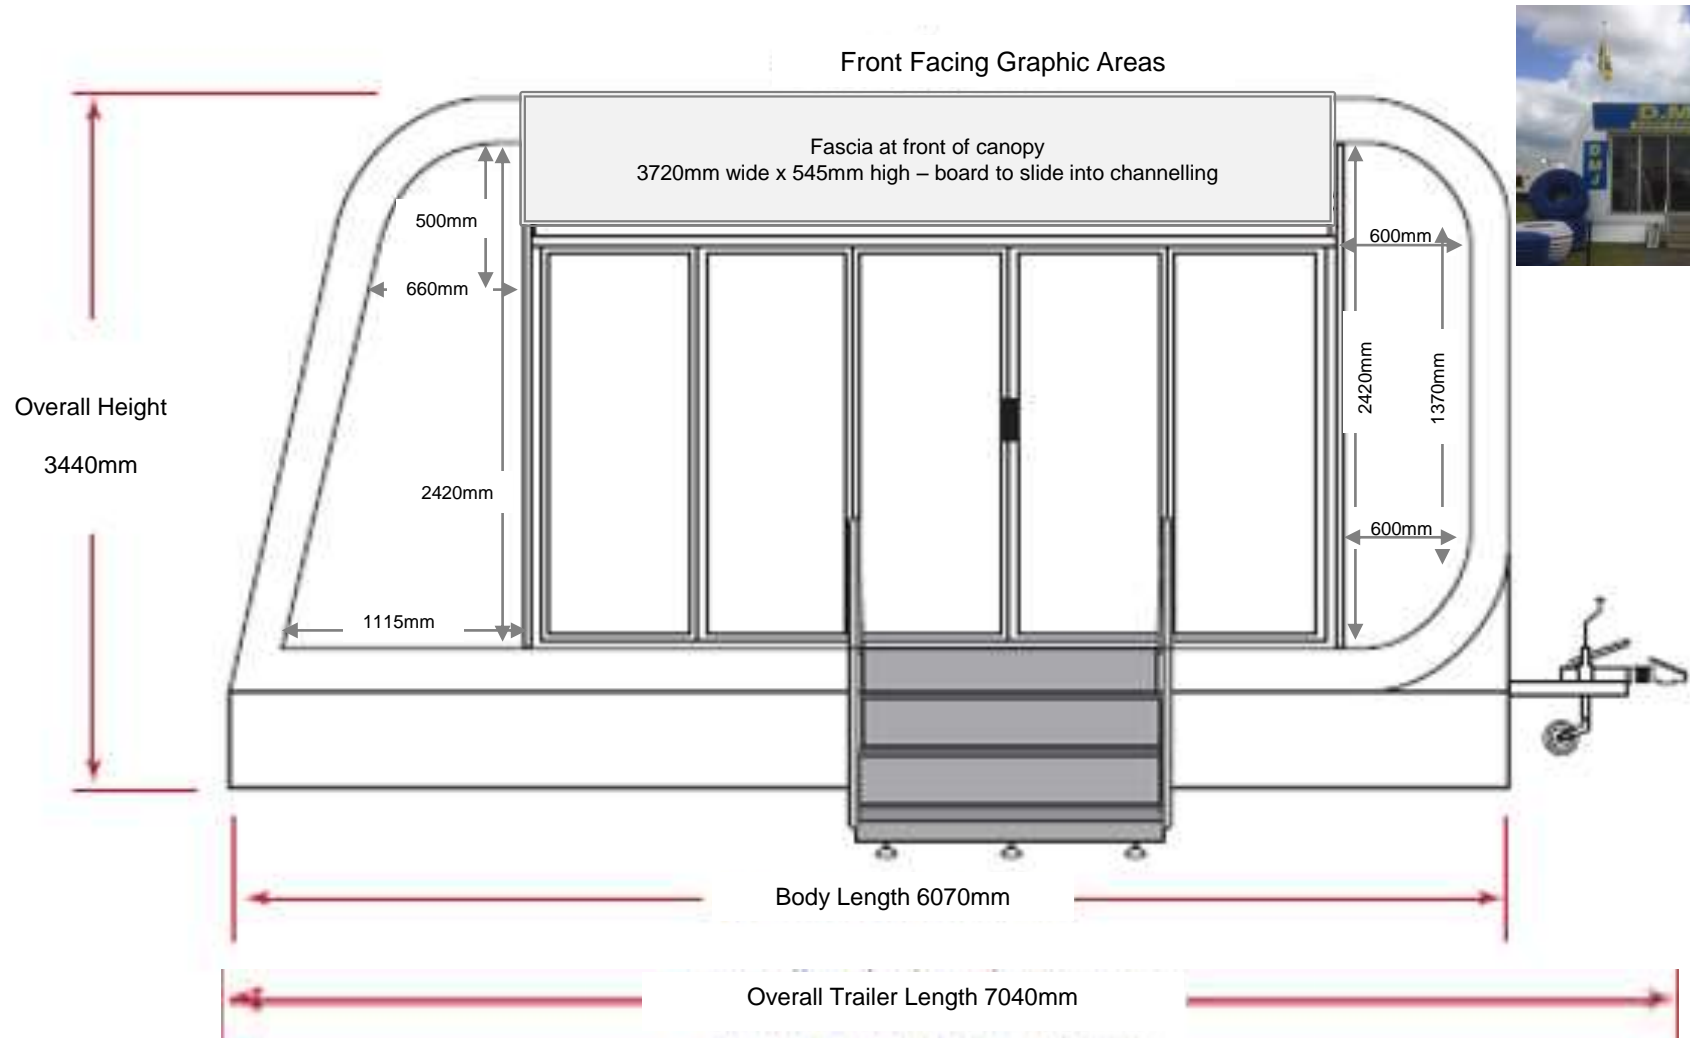

6m Podded Exhibition Trailer - DWT E28-4222