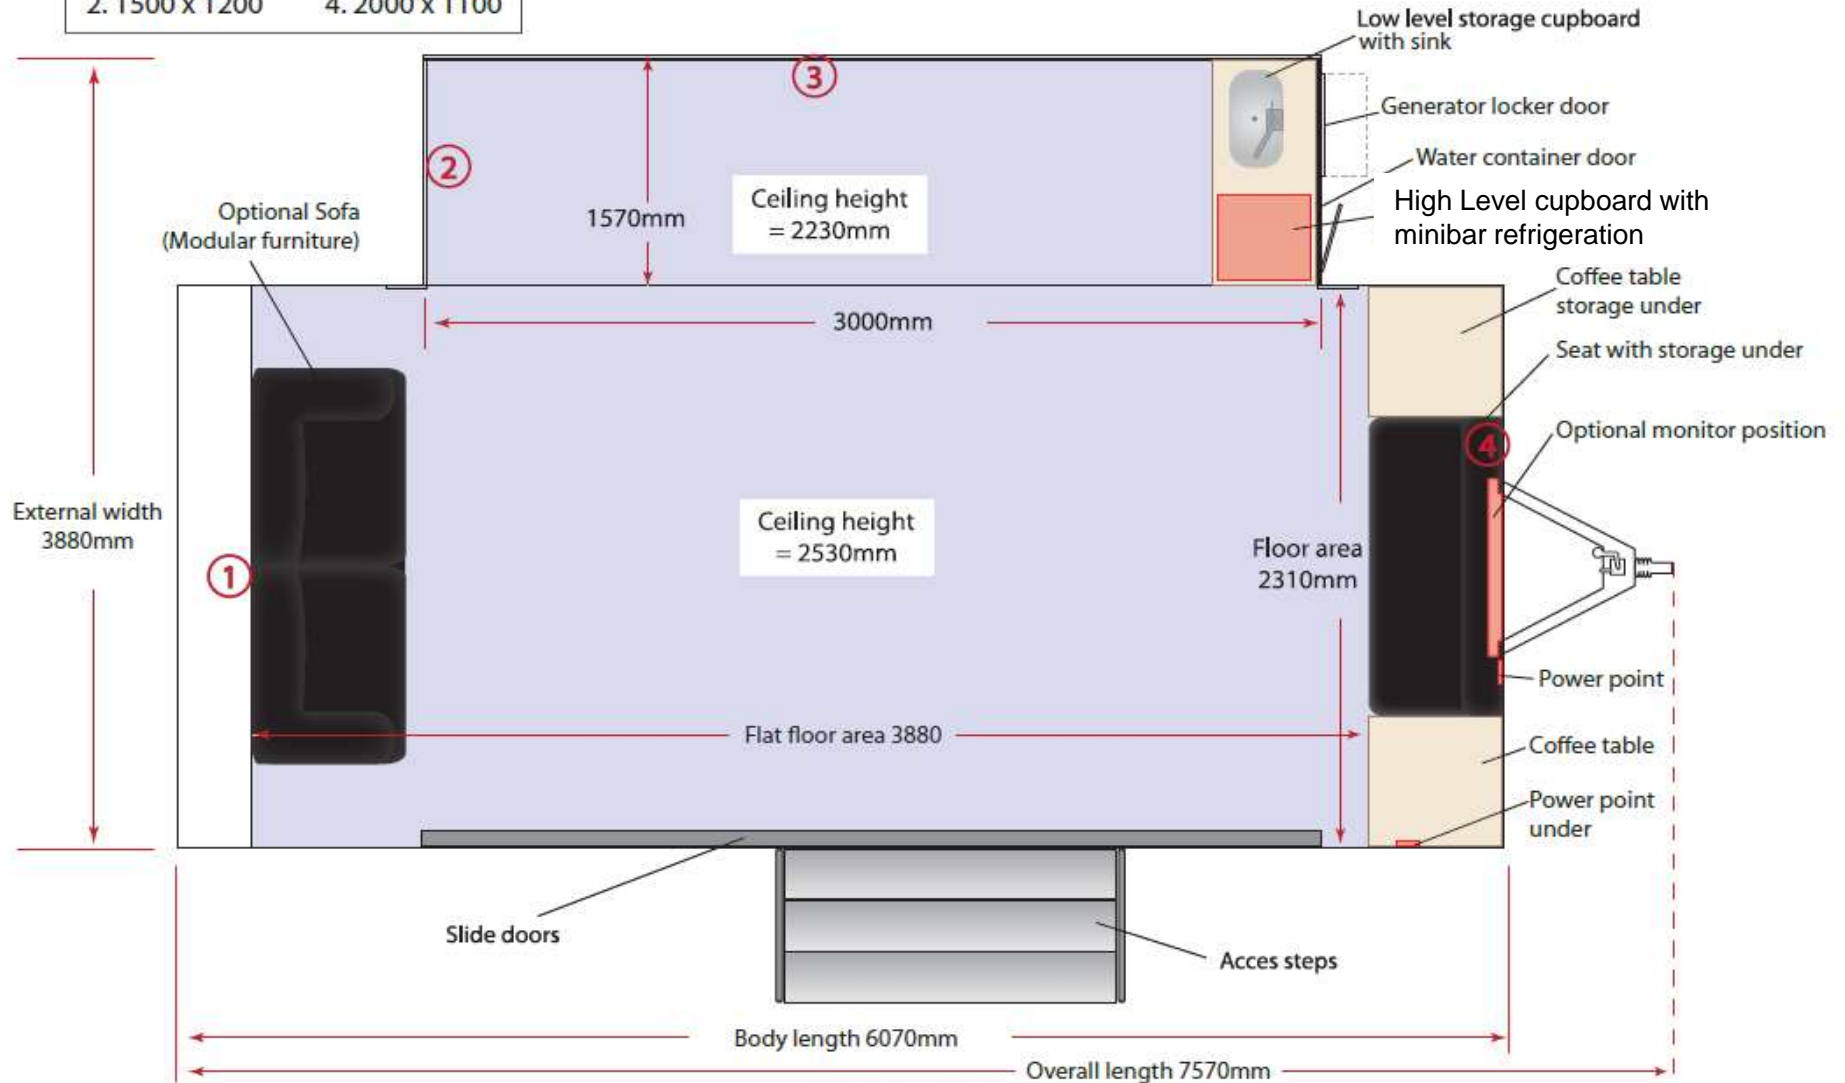

### Interior :

- Exhibition panels to take your graphics
- Fixed Seating to front,
- Trailer fitted with laminate flooring
- Small sink and minibar provided

## 6m Podded Exhibition Trailer - DWT E28-4222

This 6m expanding exhibition trailer has a welcoming glazed frontage, providing a taste of what is within for every visitor. The internal display space is increased by the sliding pod extension and the walls will provide plenty of graphic display space.

# 6m Podded Exhibition Trailer - DWT E28-4222

Graphic Nyloop panels:	
1. 2000 x 1100	3. 3000 x 1200
2. 1500 x 1200	4. 2000 x 1100

**DO NOT SCALE**

Please Note, all dimensions shown are nominal and therefore may be subject to change. The above visual also excludes interior furniture.