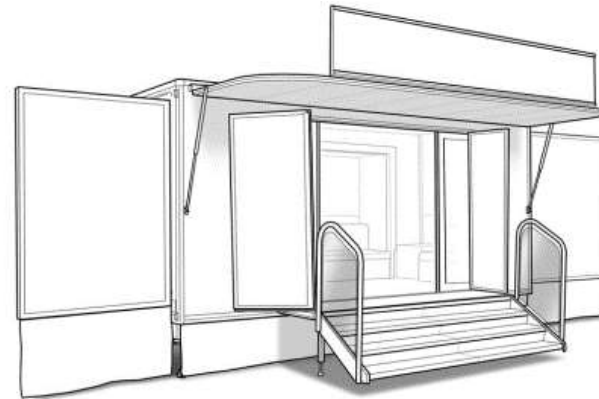

DAVID WILSON'S TRAILERS Ltd

Putting your information on the road

For Personal Service

5.5m Exhibition Trailer DWT H37

tel: **+44 (0)1476 860833**
www.dwt-exhibitions.co.uk

DWT is a leading UK provider of mobile exhibition and outdoor event solutions

Based just off the A1 near Colsterworth in Lincolnshire- in the strategic heart of Britain- our operating centre enables us to deliver and set up exhibition trailers in a single day