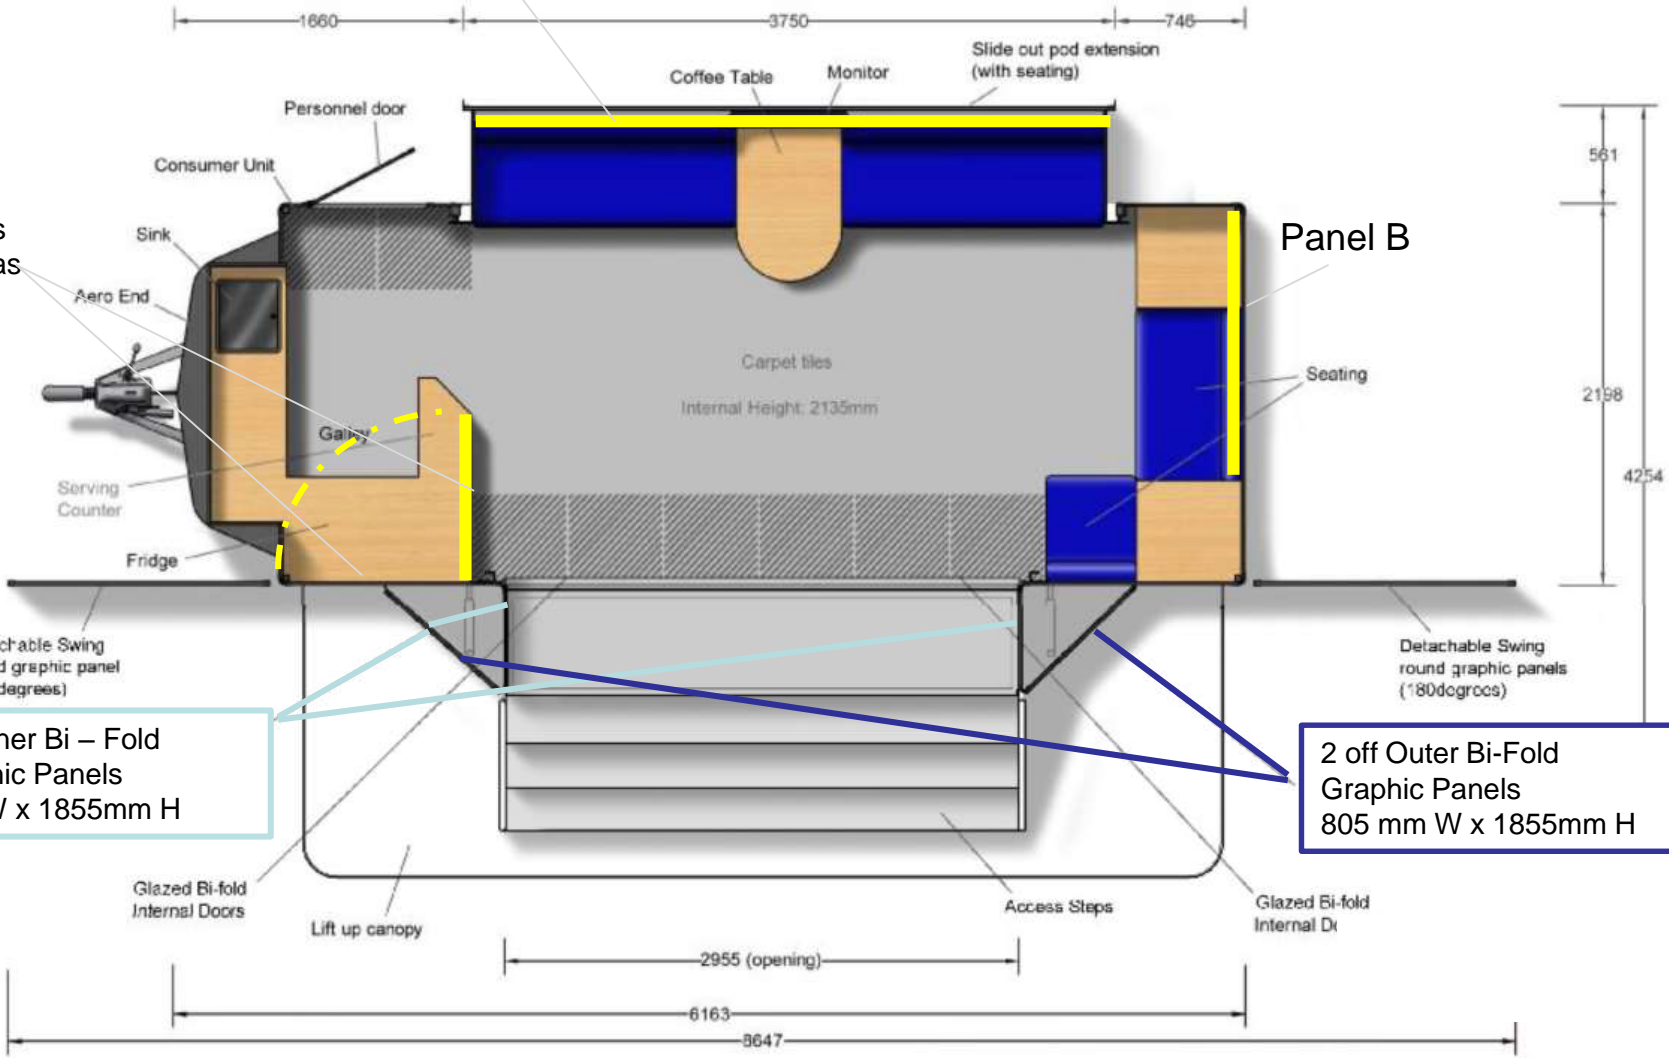

### Interior includes:

- Seating in slide out pod and to rear of trailer
- Storage under seats along with rear full height cupboard
- Compact galley to front with swing round display panel
- Carpet tiles throughout
- Adjustable track spot lights
- Rear pedestrian exit point

# DWT H37 5.5m Exhibition Trailer

**Interior Graphic Panels**  
 A 3520 mm wide x 1000 mm high  
 B 1310 mm wide x 1220 mm high  
 C 850 mm wide x 1150 mm high

**Panel C**  
 2 positions available as shown

Panel A

Panel B

2 x Inner Bi – Fold Graphic Panels  
 520 W x 1855mm H

2 off Outer Bi-Fold Graphic Panels  
 805 mm W x 1855mm H