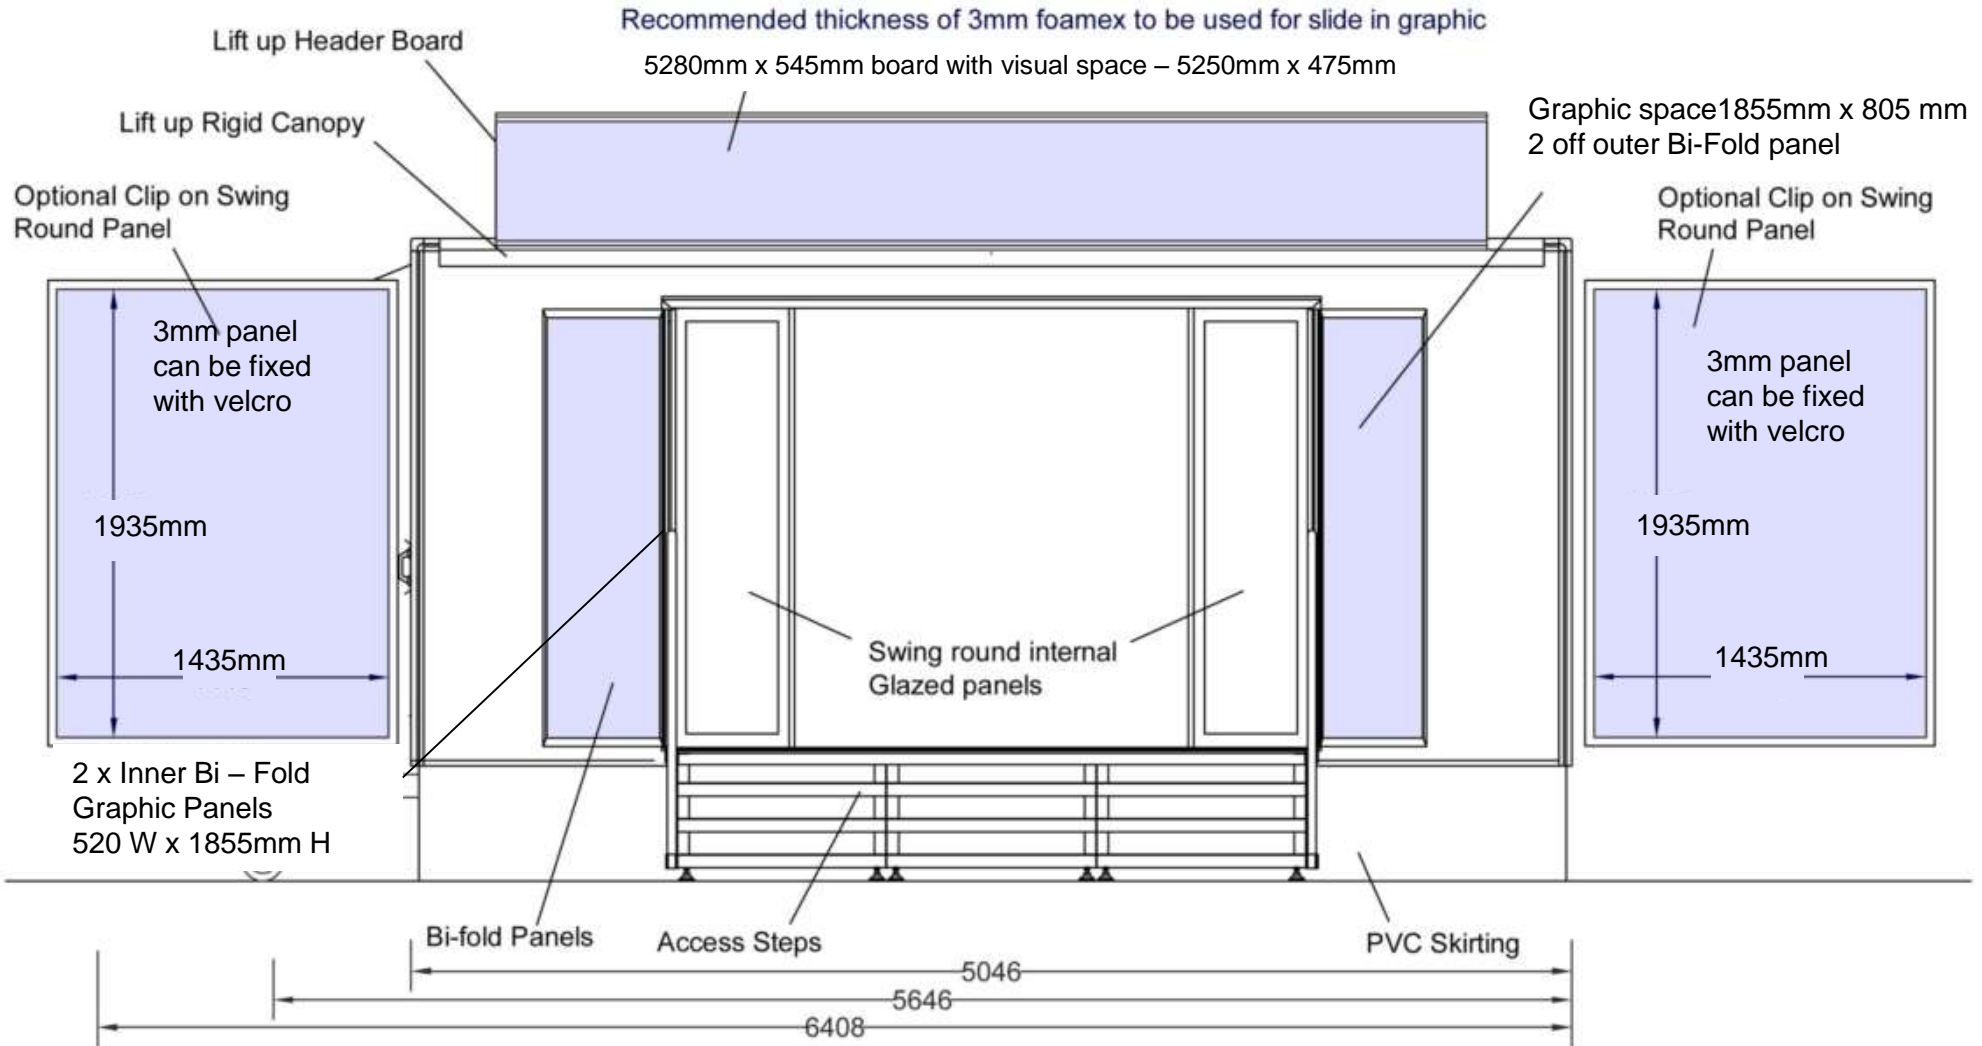

DWT H37 5.5m Exhibition Trailer