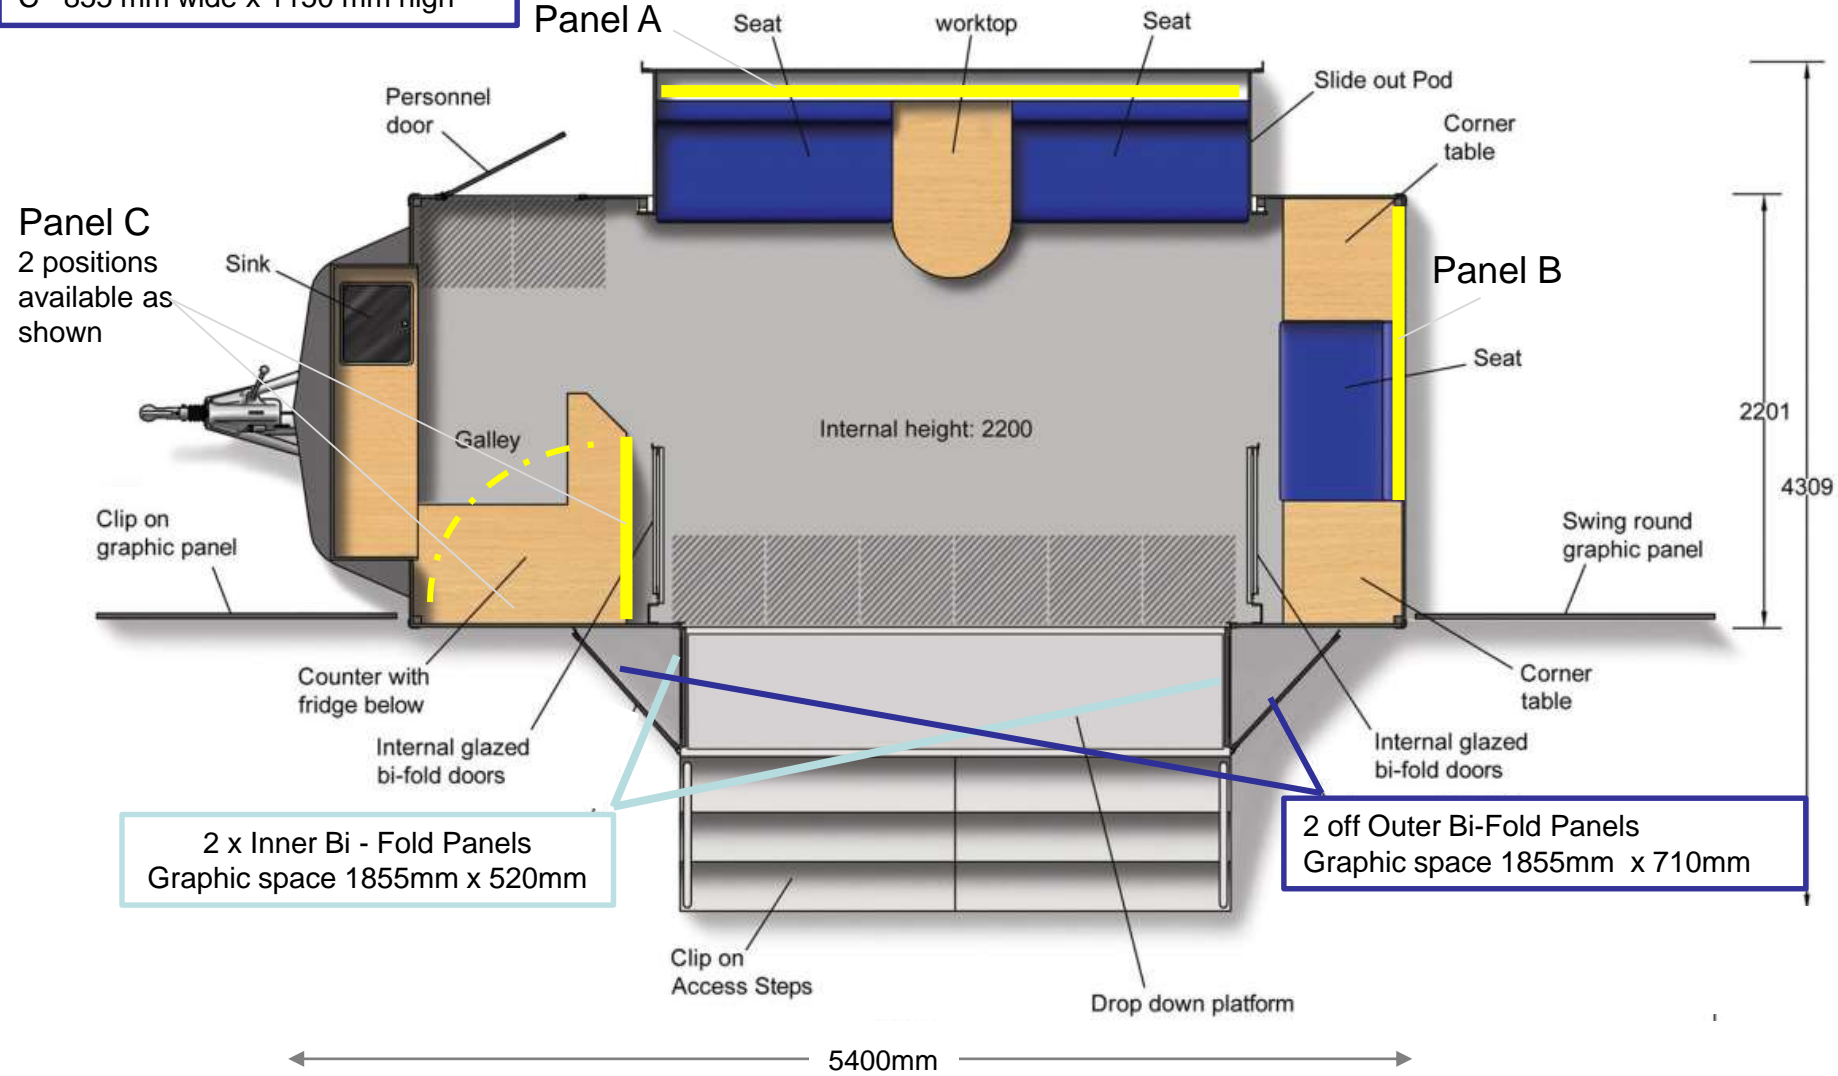

### Exterior includes:

- Lift up canopy over full width access steps with wide top step
- Fascia Panel over entrance – *for your message*
- Bi fold door to each side of entrance (blue nyloop for ease of branding)
- Optional Wing Panels to increase your brand message
- Pair of 6m sectional flagpoles – *rotating arms can be hired*

### Interior includes:

- Seating in slide out pod and to rear of trailer
- Storage under seats along with rear full height cupboard
- Blue Graphics panels on the walls to take your display
- Compact galley to front with swing round display panel
- Carpet tiles throughout
- Adjustable track spot lights
- Rear pedestrian exit point

# DWT H27 5.4m Exhibition Trailer

**Interior Graphic Panels**  
 A 2930 mm wide x 1000 mm high  
 B 1500 mm wide x 1220 mm high  
 C 855 mm wide x 1150 mm high