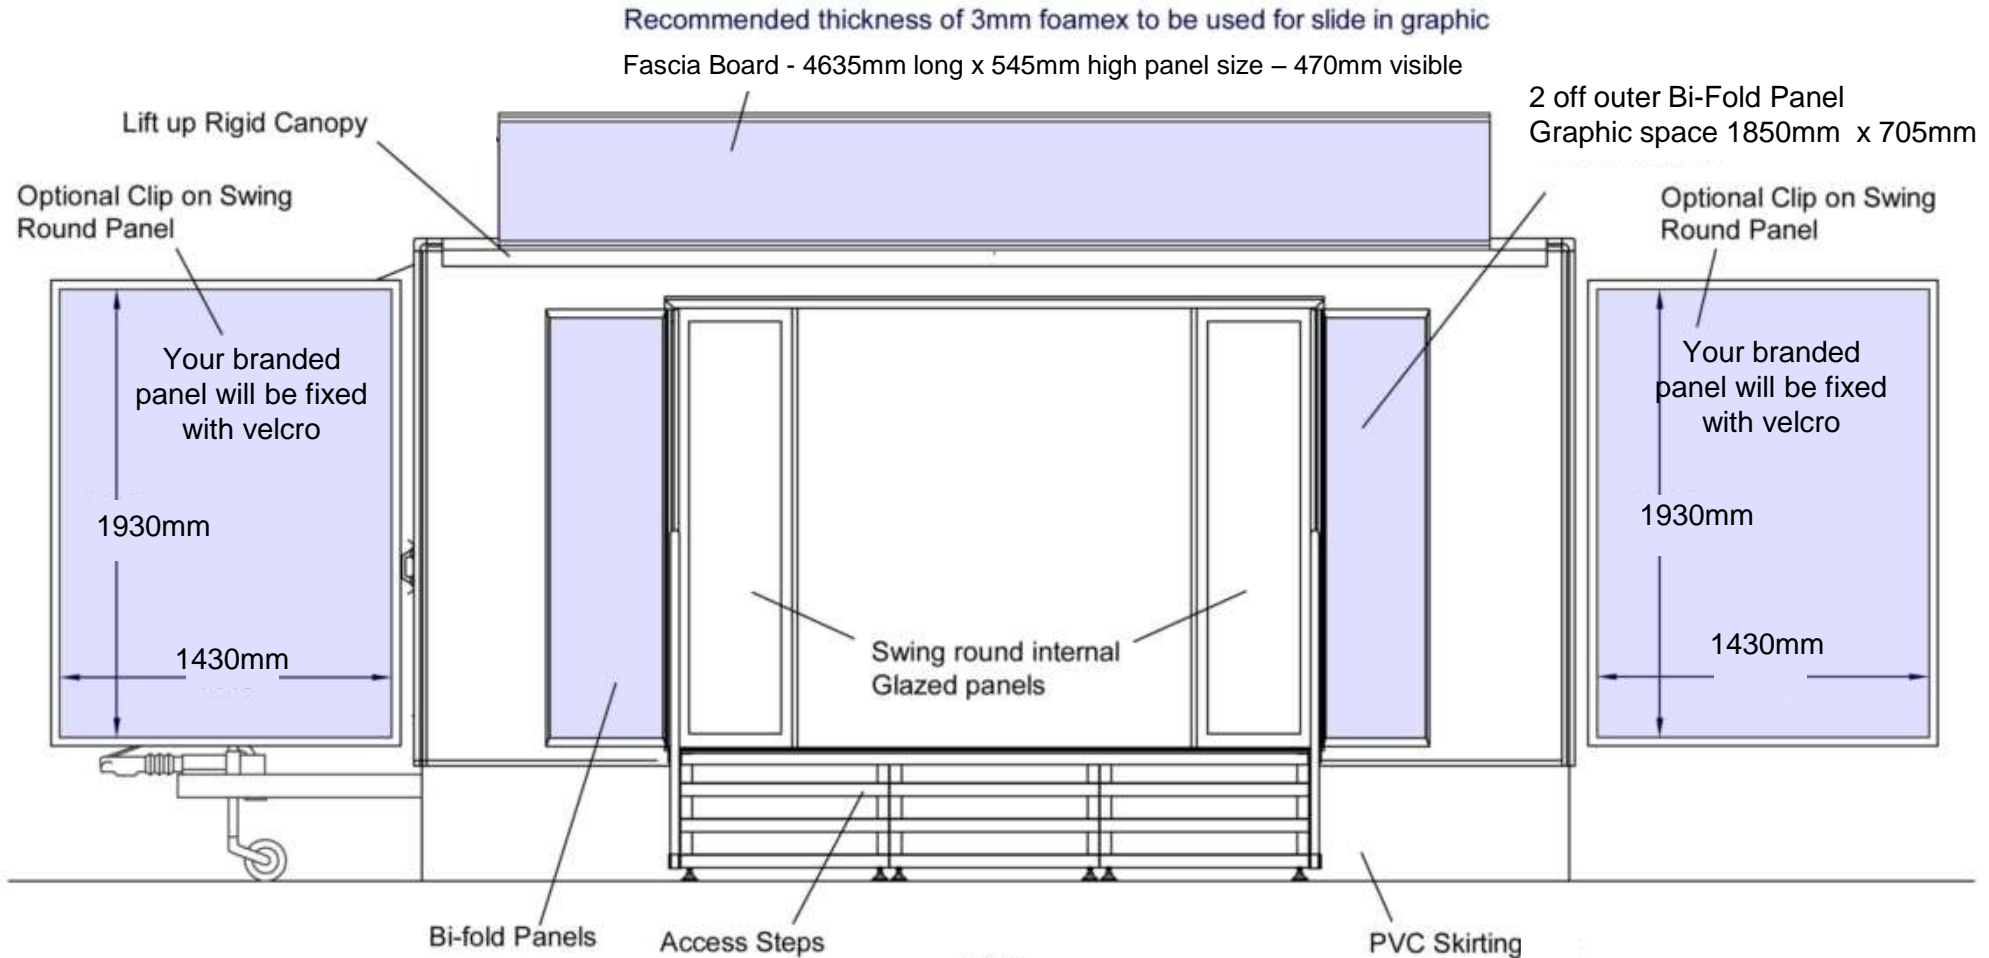

DWT H27 5.4m Exhibition Trailer