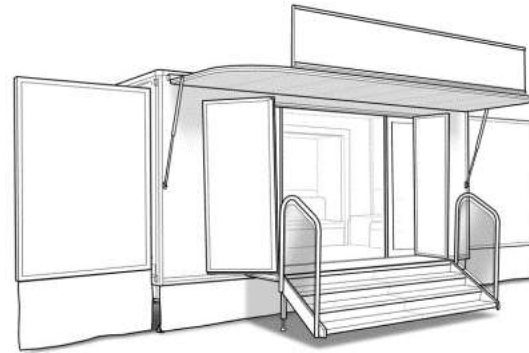

DWT H27 5.4m Exhibition Trailer