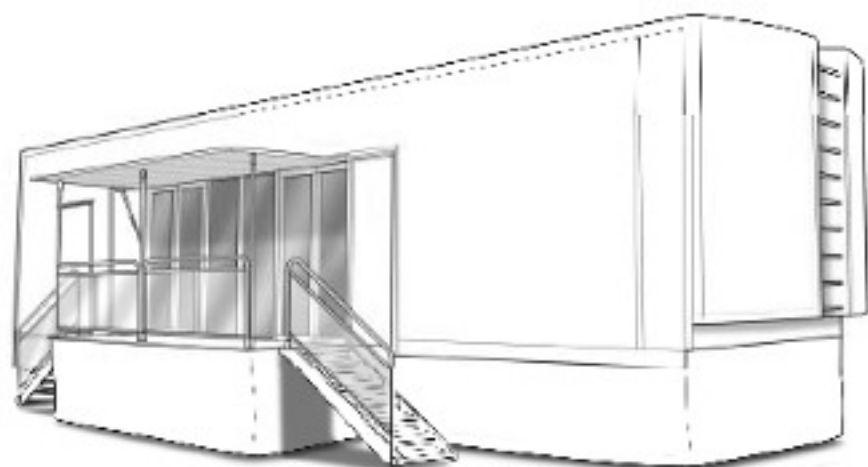

DAVID WILSON'S TRAILERS Ltd
Putting your information on the road

For Personal Service

DWT E52- 13.6m Roadshow Trailer with large pod body extension

tel: **+44 (0)1476 860833**
www.dwt-exhibitions.co.uk

DWT is a leading UK provider of mobile exhibition and outdoor event solutions. Based just off the A1 near Colsterworth in Lincolnshire - in the strategic heart of Britain - our operating centre enables us to deliver and set up exhibition trailers in a single day