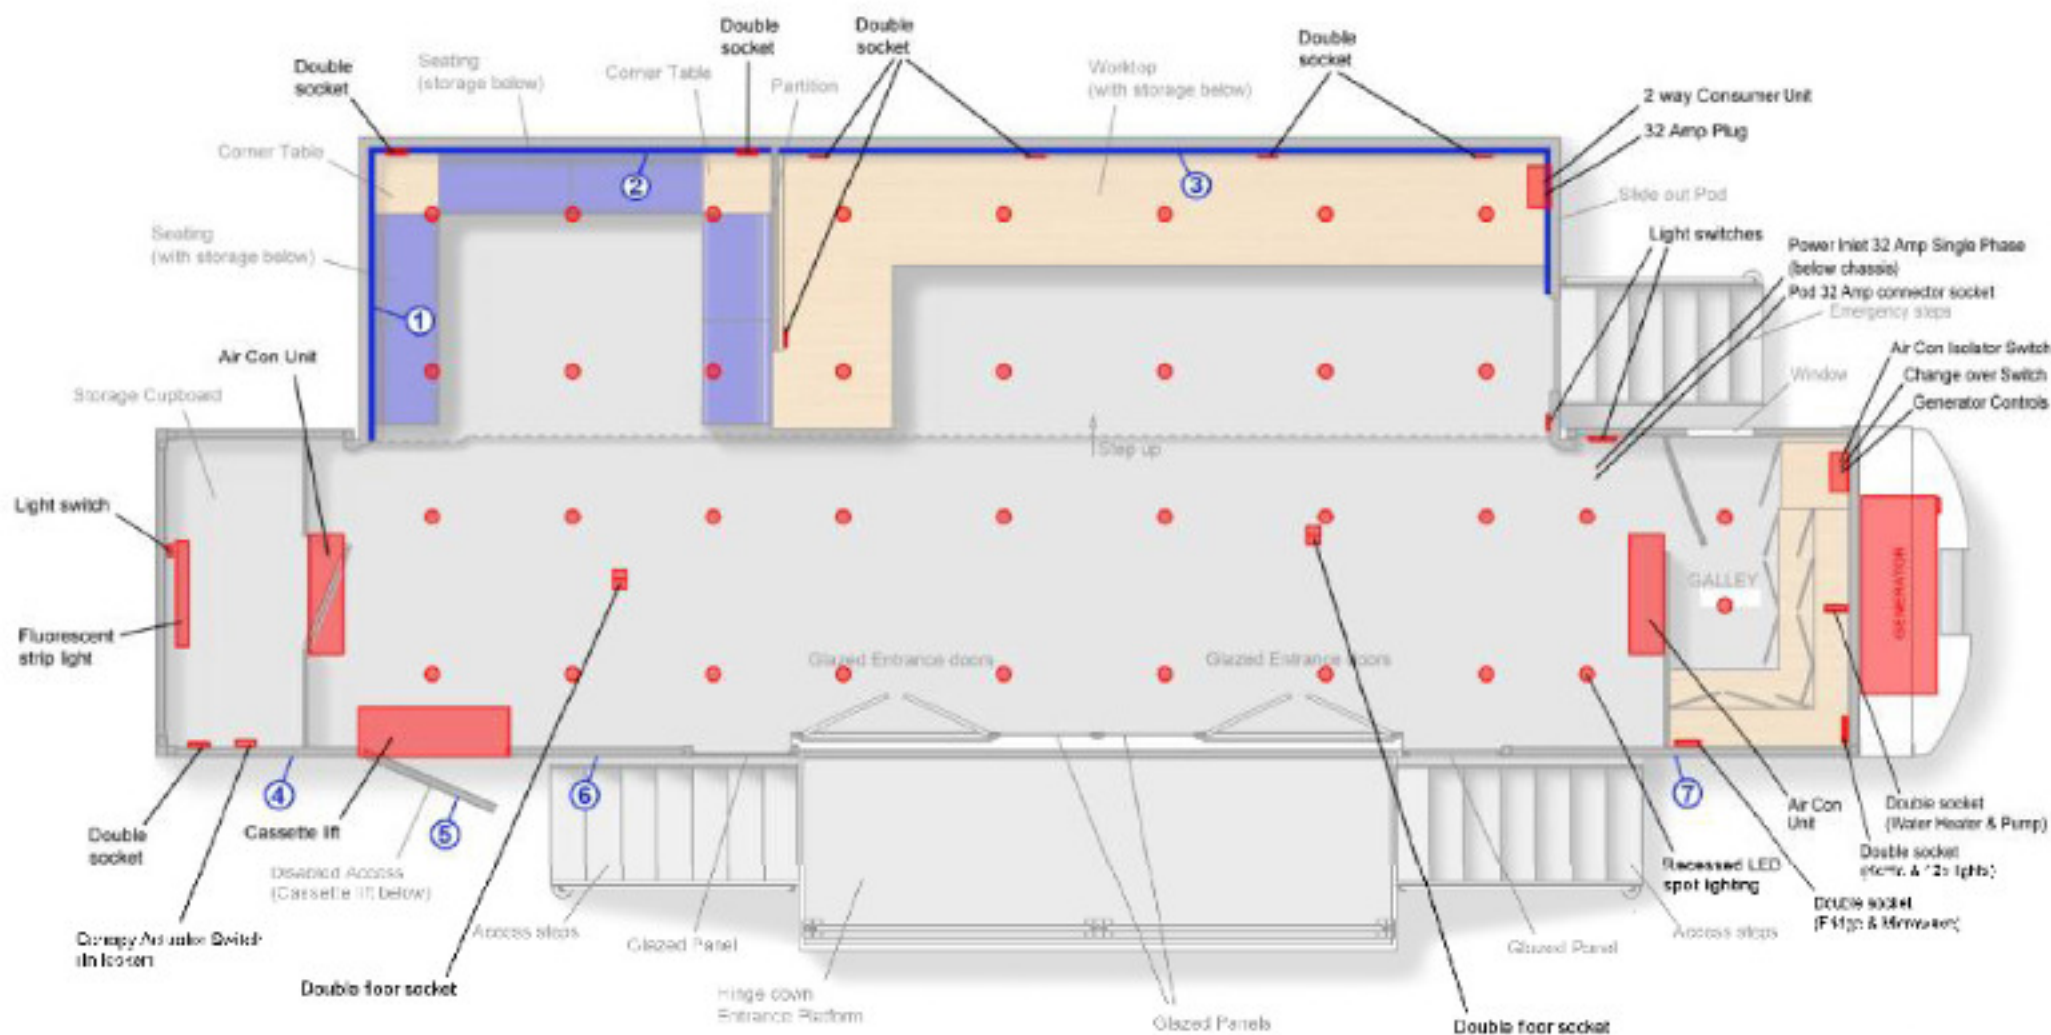

DWT E52- 13.6m Exhibition Trailer with large pod body extension

INTERIOR:

- Large Slide out pod extension.
- Fixed Seating with storage below.
- Storage cupboards with counter above.
- Modern Galley with sink, fridge, microwave & storage.
- Nyloop Graphic Panels finished in Blue.
- Rear Walk in storage cupboard.
- On board Generator & Air Conditioning Unit.
- Extensive double sockets located throughout.
- Extensive recessed down lights.

EXTERIOR:

- Lift Up Daylight Entrance Canopy.
- Hinge down entrance platform with two optional step configurations.
- Full glazed entrance with two sets of entrance doors.
- Large slide out pod extension to the offside.
- Large vinyl graphic panel areas for corporate branding.
- Disabled access cassette lift.
- 240v mains inlet power supply with extension cable.
- Black PVC skirting.
- Offside Personnel Door located in the pod.

DWT E52- 13.6m Roadshow Trailer with large pod body extension

Layout Plan

DWT E52- 13.6m Roadshow Trailer with large pod body extension

Electrical & Graphic area layout plan

Interior Nyloop Graphic Panels

- 1) 2210(w) x 1000(h)
- 2) 3000(w) x 1000(h)
- 3) 5690(w) x 1000(h)

Exterior Graphic Areas

- 4) 1360(w) x 2720(h)
- 5) 1020(w) x 2100(h)
- 6) 1343(w) x 2720(h)
- 7) 2700(w) x 2720(h)

- Electrical Positions
- Nyloop Graphic Panels