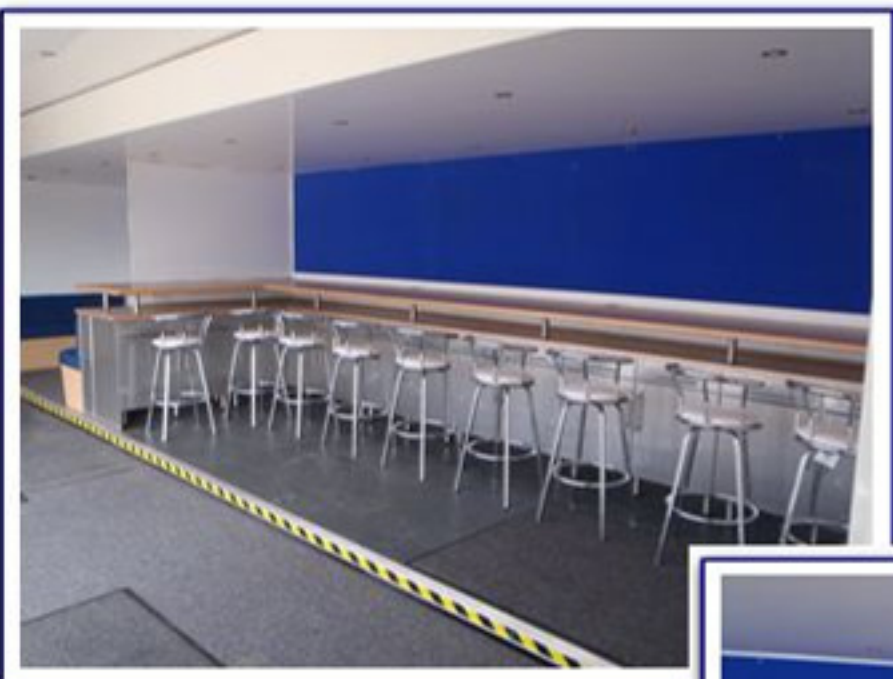

DWT E52- 13.6m Exhibition Trailer with large pod body extension

DWT E52 This 13.6m trailer boasts an impressive 9m pod body extension to the offside, creating a spacious interior to accommodate all your needs. This includes hospitality area with seating, display/ work area with storage cupboards below and a modern fully fitted galley fitted towards the front in its own separate compartment.

Ideal for Road shows and outdoor events, this unit is self sufficient with on-board generator and air conditioning, plus it also benefits from a quick set up time.

Its large graphic area and additional flagpoles creates an added dominance at any event.

DWT E52- 13.6m Exhibition Trailer with large pod body extension

INTERIOR:

- Large Slide out pod extension.
- Fixed Seating with storage below.
- Storage cupboards with counter above.
- Modern Galley with sink, fridge, microwave & storage.
- Nyloop Graphic Panels finished in Blue.
- Rear Walk in storage cupboard.
- On board Generator & Air Conditioning Unit.
- Extensive double sockets located throughout.
- Extensive recessed down lights.

EXTERIOR:

- Lift Up Daylight Entrance Canopy.
- Hinge down entrance platform with two optional step configurations.
- Full glazed entrance with two sets of entrance doors.
- Large slide out pod extension to the offside.
- Large vinyl graphic panel areas for corporate branding.
- Disabled access cassette lift.
- 240v mains inlet power supply with extension cable.
- Black PVC skirting.
- Offside Personnel Door located in the pod.