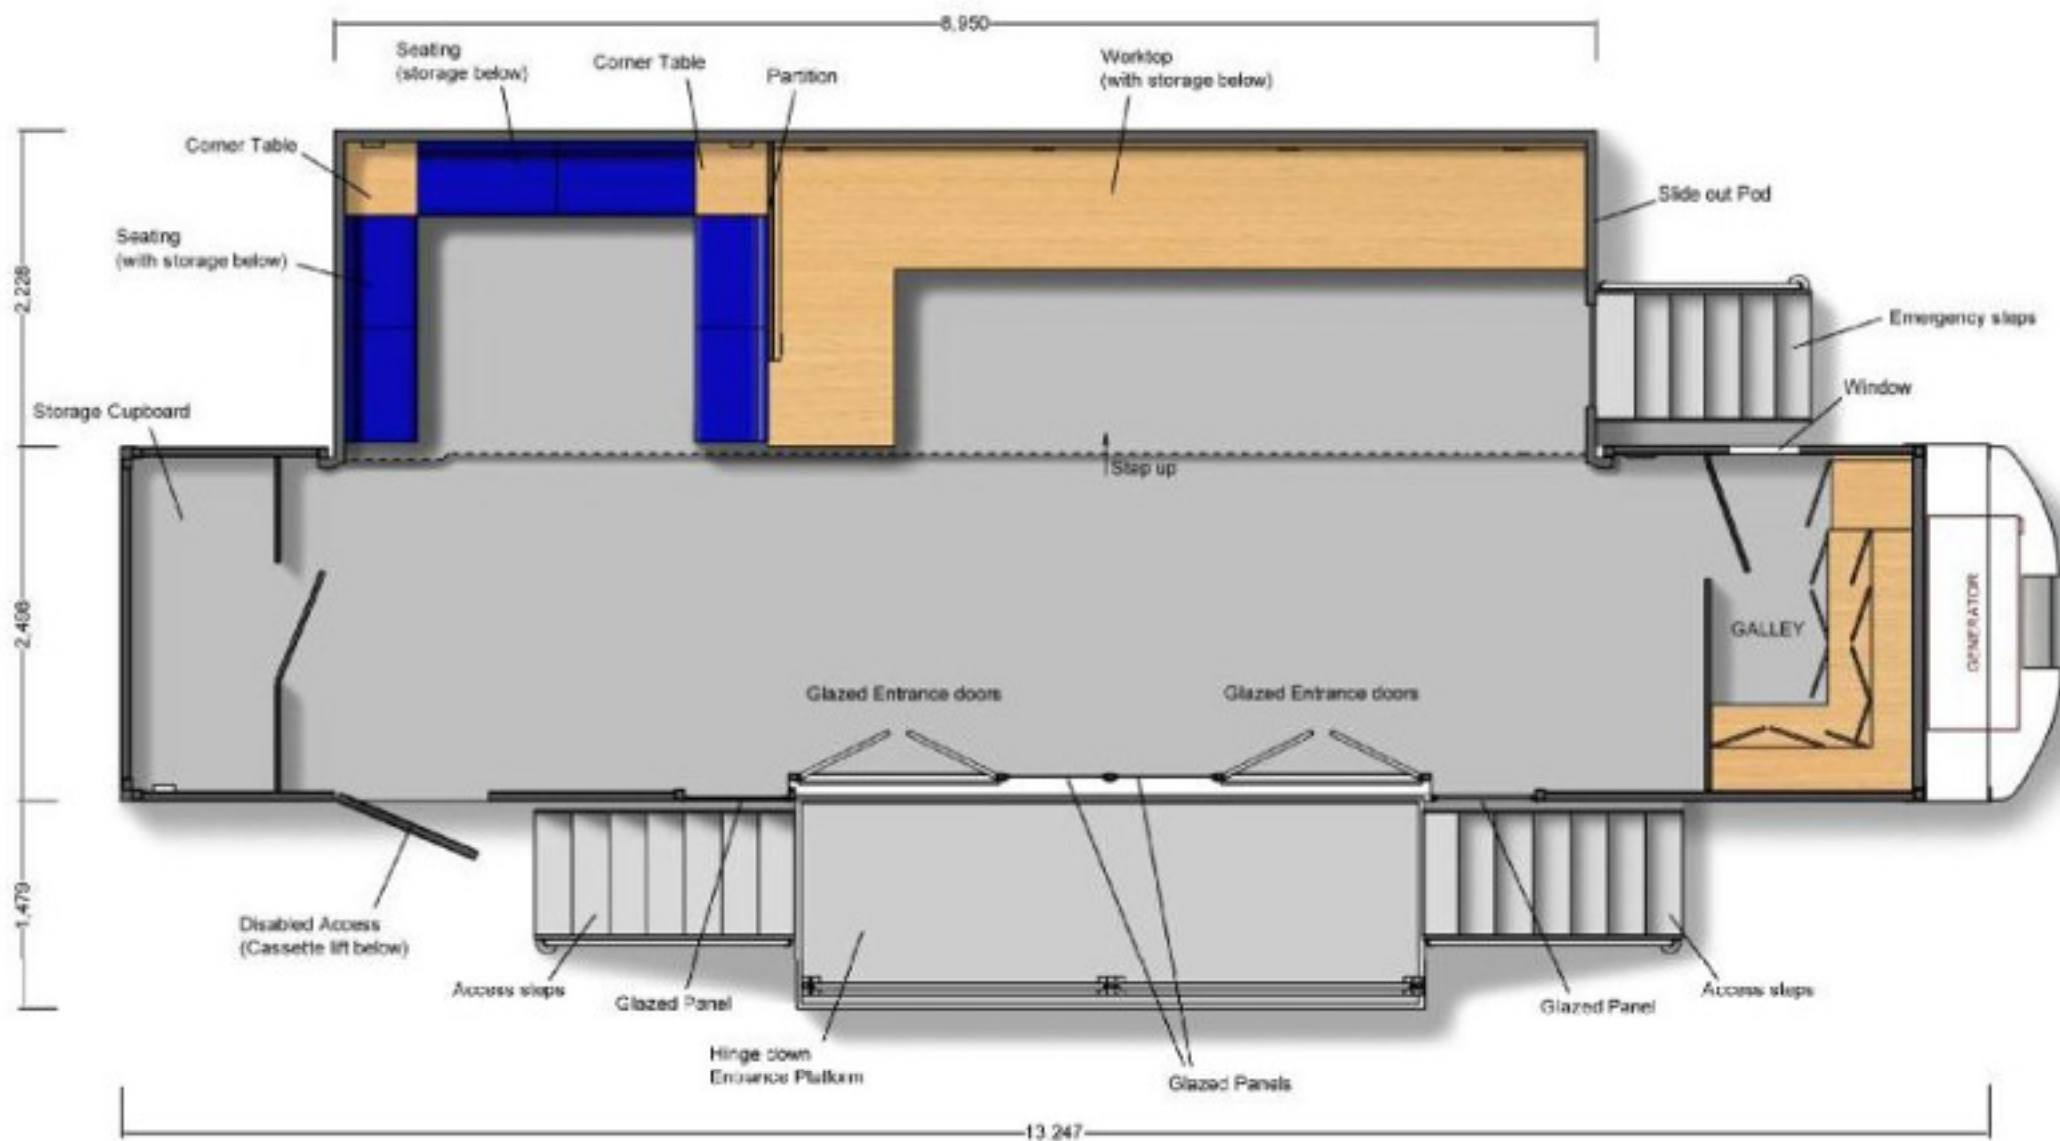

DWT E52- 13.6m Exhibition Trailer with large pod body extension

DWT E52 This 13.6m trailer boasts an impressive 9m pod body extension to the offside, creating a spacious interior to accommodate all your needs. This includes hospitality area with seating, display/ work area with storage cupboards below and a modern fully fitted galley fitted towards the front in its own separate compartment.

DWT E52- 13.6m Exhibition Trailer with large pod body extension

INTERIOR:

- Large Slide out pod extension.
- Fixed Seating with storage below.
- Storage cupboards with counter above.
- Modern Galley with sink, fridge, microwave & storage.
- Nyloop Graphic Panels finished in Blue.
- Rear Walk in storage cupboard.
- On board Generator & Air Conditioning Unit.
- Extensive double sockets located throughout.
- Extensive recessed down lights.

EXTERIOR:

- Lift Up Daylight Entrance Canopy.
- Hinge down entrance platform with two optional step configurations.
- Full glazed entrance with two sets of entrance doors.
- Large slide out pod extension to the offside.
- Large vinyl graphic panel areas for corporate branding.
- Disabled access cassette lift.
- 240v mains inlet power supply with extension cable.
- Black PVC skirting.
- Offside Personnel Door located in the pod.

DWT E52- 13.6m Roadshow Trailer with large pod body extension

Layout Plan

DWT E52- 13.6m Roadshow Trailer with large pod body extension

Electrical & Graphic area layout plan

Interior Nyloop Graphic Panels