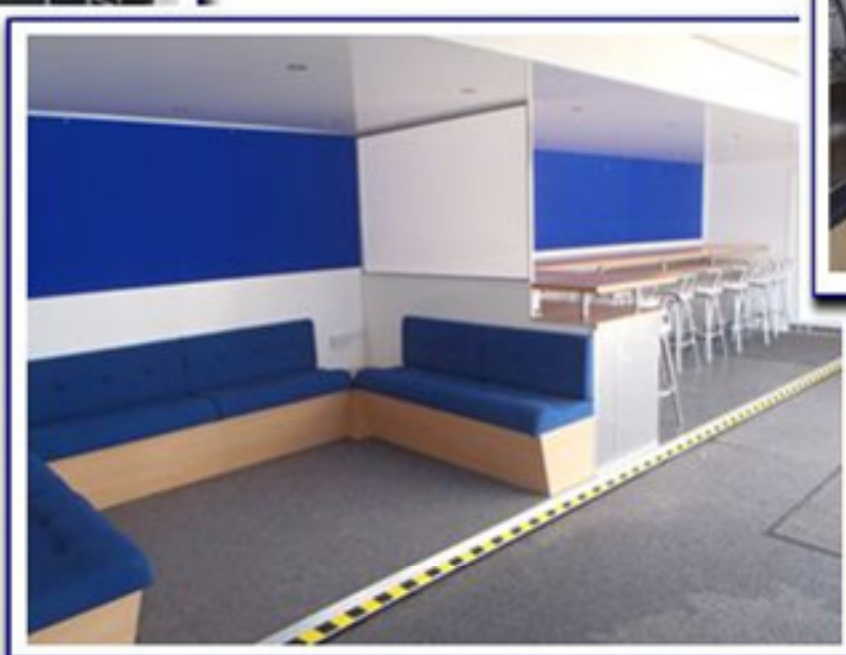

DWT E52- 13.6m Exhibition Trailer with large pod body extension

DWT E52 This 13.6m trailer boasts an impressive 9m pod body extension to the offside, creating a spacious interior to accommodate all your needs. This includes hospitality area with seating, display/ work area with storage cupboards below and a modern fully fitted galley fitted towards the front in its own separate compartment.

Ideal for Road shows and outdoor events, this unit is self sufficient with on-board generator and air conditioning, plus it also benefits from a quick set up time.

Its large graphic area and additional flagpoles creates an added dominance at any event.

DWT E52- 13.6m Exhibition Trailer with large pod body extension

INTERIOR:

- Large Slide out pod extension.
- Fixed Seating with storage below.
- Storage cupboards with counter above.
- Modern Galley with sink, fridge, microwave & storage.
- Nyloop Graphic Panels finished in Blue.
- Rear Walk in storage cupboard.
- On board Generator & Air Conditioning Unit.
- Extensive double sockets located throughout.
- Extensive recessed down lights.

EXTERIOR:

- Lift Up Daylight Entrance Canopy.
- Hinge down entrance platform with two optional step configurations.
- Full glazed entrance with two sets of entrance doors.
- Large slide out pod extension to the offside.
- Large vinyl graphic panel areas for corporate branding.
- Disabled access cassette lift.
- 240v mains inlet power supply with extension cable.
- Black PVC skirting.
- Offside Personnel Door located in the pod.