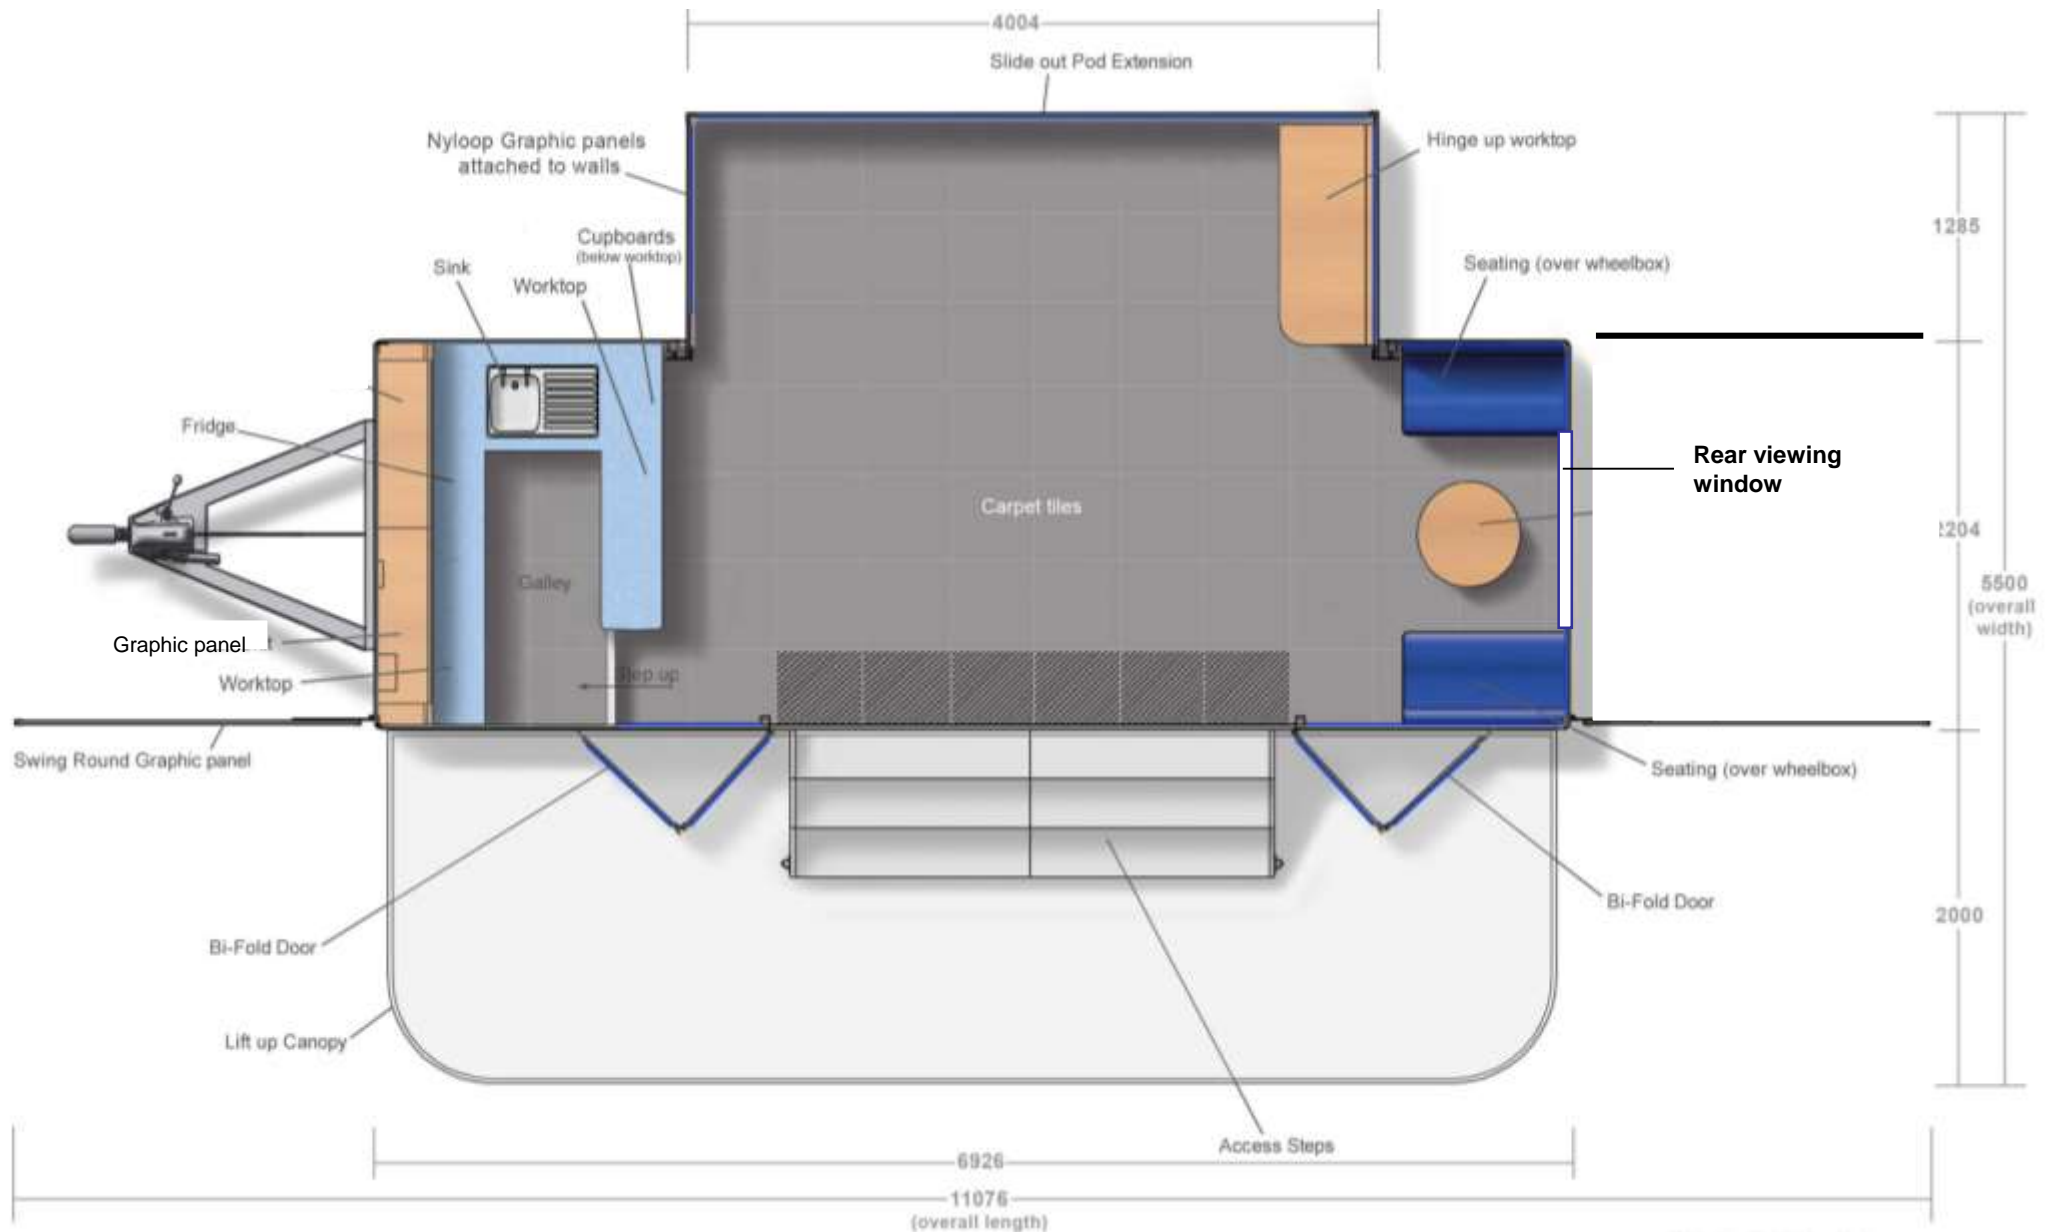

DWT E31 7m Exhibition Trailer

Layout Plan