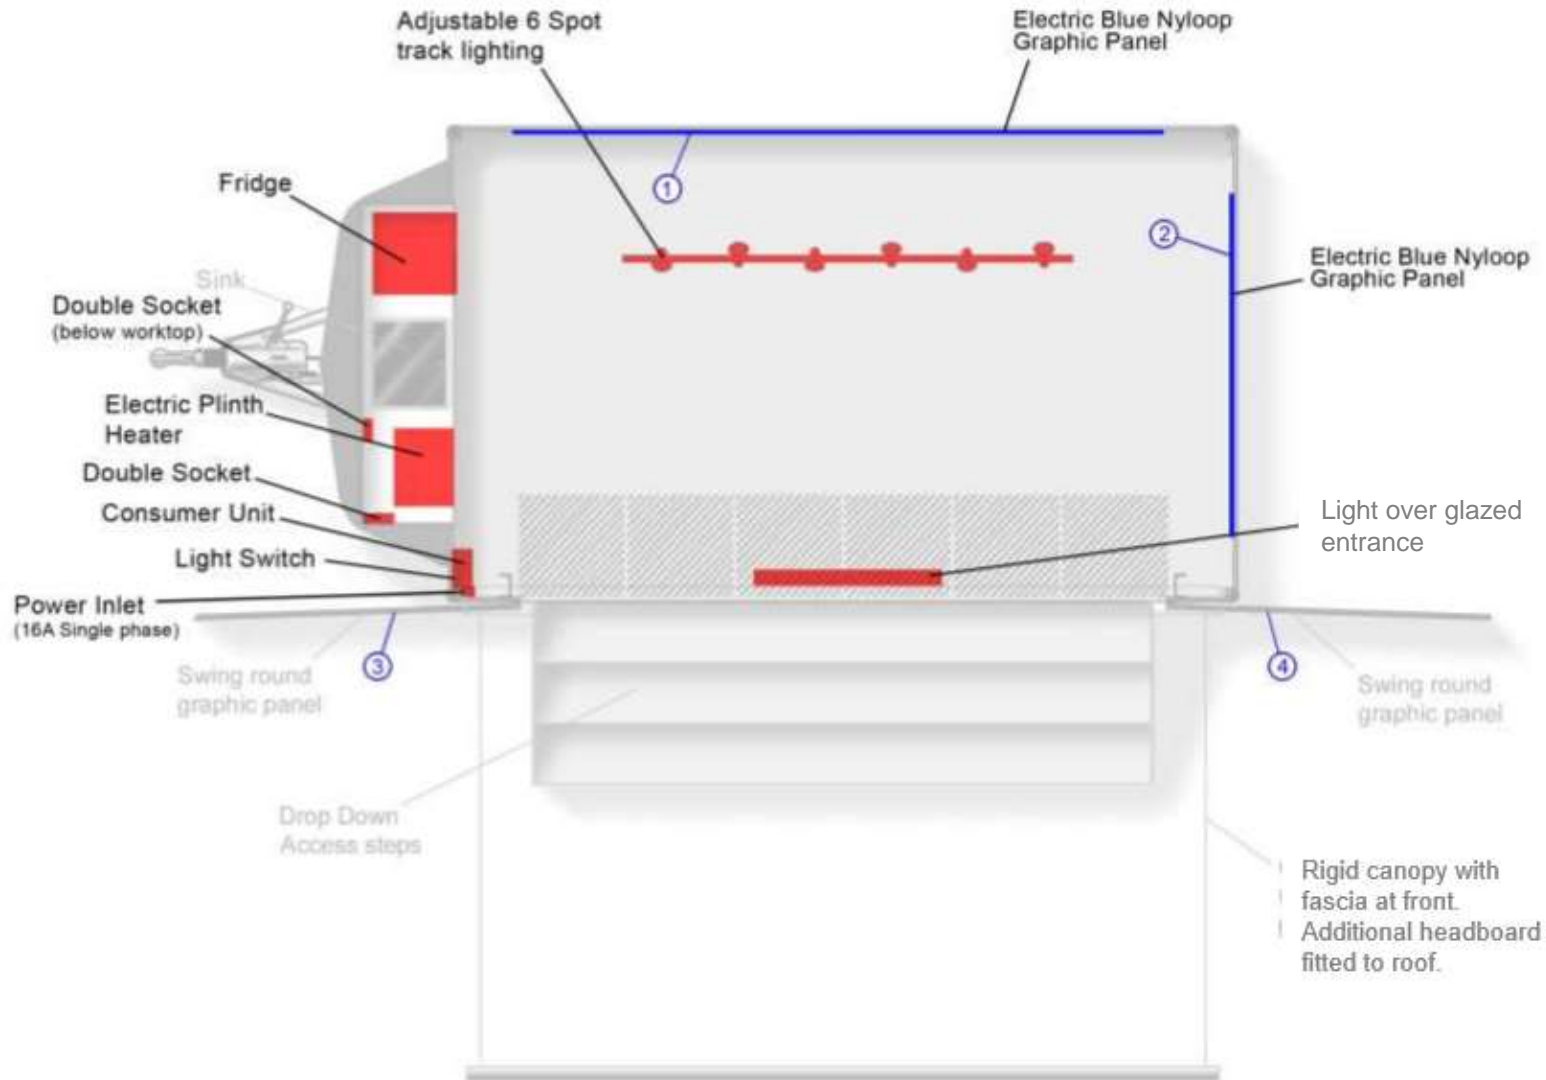

DWT - 4.2m Display Trailer – E16 4317

DWT E 16 This is a simple 4.2m Display trailer - it is simple and quick to set up and benefits from a simple galley facility.

With a 3m lift up rigid canopy with fascia panel to display your company name and message give maximum awareness on site.

The interior is open plan with enough space to for product display or perhaps some hospitality seating.

A blank canvas ready to be tailored just for you

DWT - 4.2m Display Trailer – E16 4317

Exterior includes :

- 3m Rigid canopy with lift up fascia
- Drop down access steps with clip on handrails
- Aero-end moulding over towing frame

Interior includes :

- Open plan interior
- Galley, including sink, fridge, kettle and storage
- Electric Plinth Heater
- Adjustable spot track lighting
- Fluorescent Strip light
- 2off Double sockets
- Optional graphics, seating, display cabinet, LED monitor and much more

DWT - 4.2m Display Trailer – E16 4317 Layout

3570mm

Interior Panels

- 1) 3350mm x 1220mm
- 2) 1890mm x 1220mm

Swing Round Panels

- 3) 1480mm(w) x 2220mm (h)
- 4) 1480mm(w) x 2220mm (h)

Canopy mounted Fascia 2960mm x 560mm