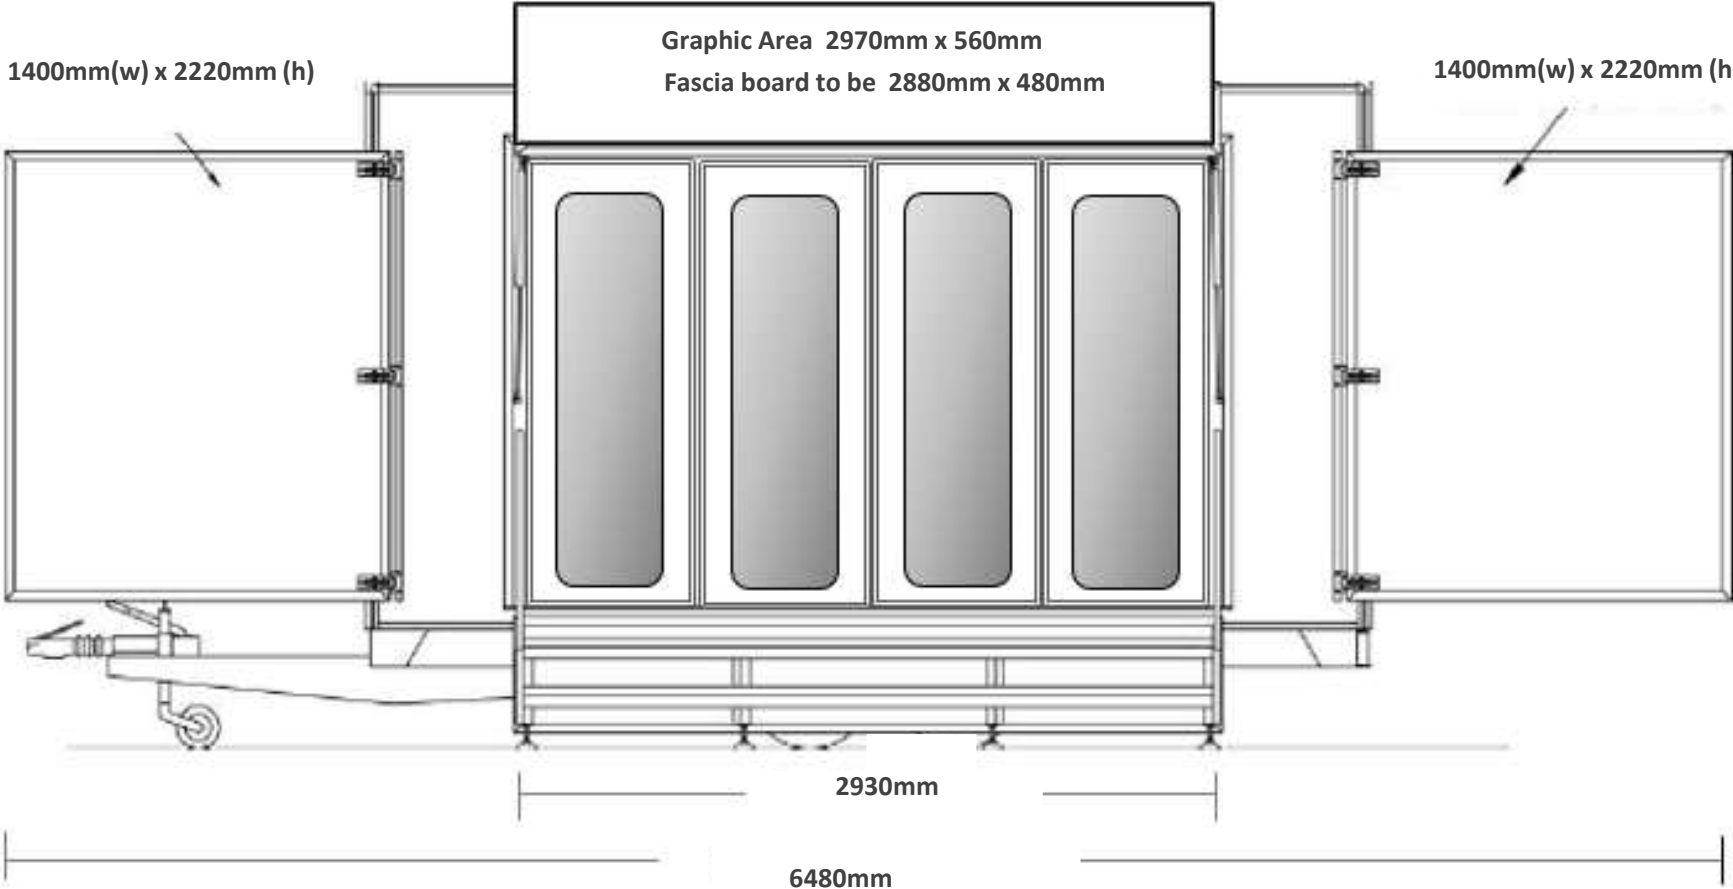

DWT - 4.2m Display Trailer – E16 4317

DWT E 16 This is a simple 4.2m Display trailer - it is simple and quick to set up and benefits from a simple galley facility.

With a 3m lift up rigid canopy with fascia panel to display your company name and message give maximum awareness on site.

- 3m Rigid canopy with lift up fascia
- Drop down access steps with clip on handrails
- Aero-end moulding over towing frame

Interior includes :

- Open plan interior
- Galley, including sink, fridge, kettle and storage
- Electric Plinth Heater
- Adjustable spot track lighting
- Fluorescent Strip light
- 2off Double sockets
- Optional graphics, seating, display cabinet, LED monitor and much more

DWT - 4.2m Display Trailer – E16 4317 Layout

3570mm

Interior Panels

- 1) 3350mm x 1220mm
- 2) 1890mm x 1220mm

Swing Round Panels

- 3) 1480mm(w) x 2220mm (h)
- 4) 1480mm(w) x 2220mm (h)

Canopy mounted Fascia 2960mm x 560mm

Graphic Area 2880mm x 480mm

DWT - 4.2m Display Trailer – E16 4317

Nearside Graphic Areas

DWT Head Office Location Map

David Wilson's Trailers Ltd
Jubilee Park,
Honey Pot Lane,
Colsterworth,
Lincolnshire
NG33 5LZ