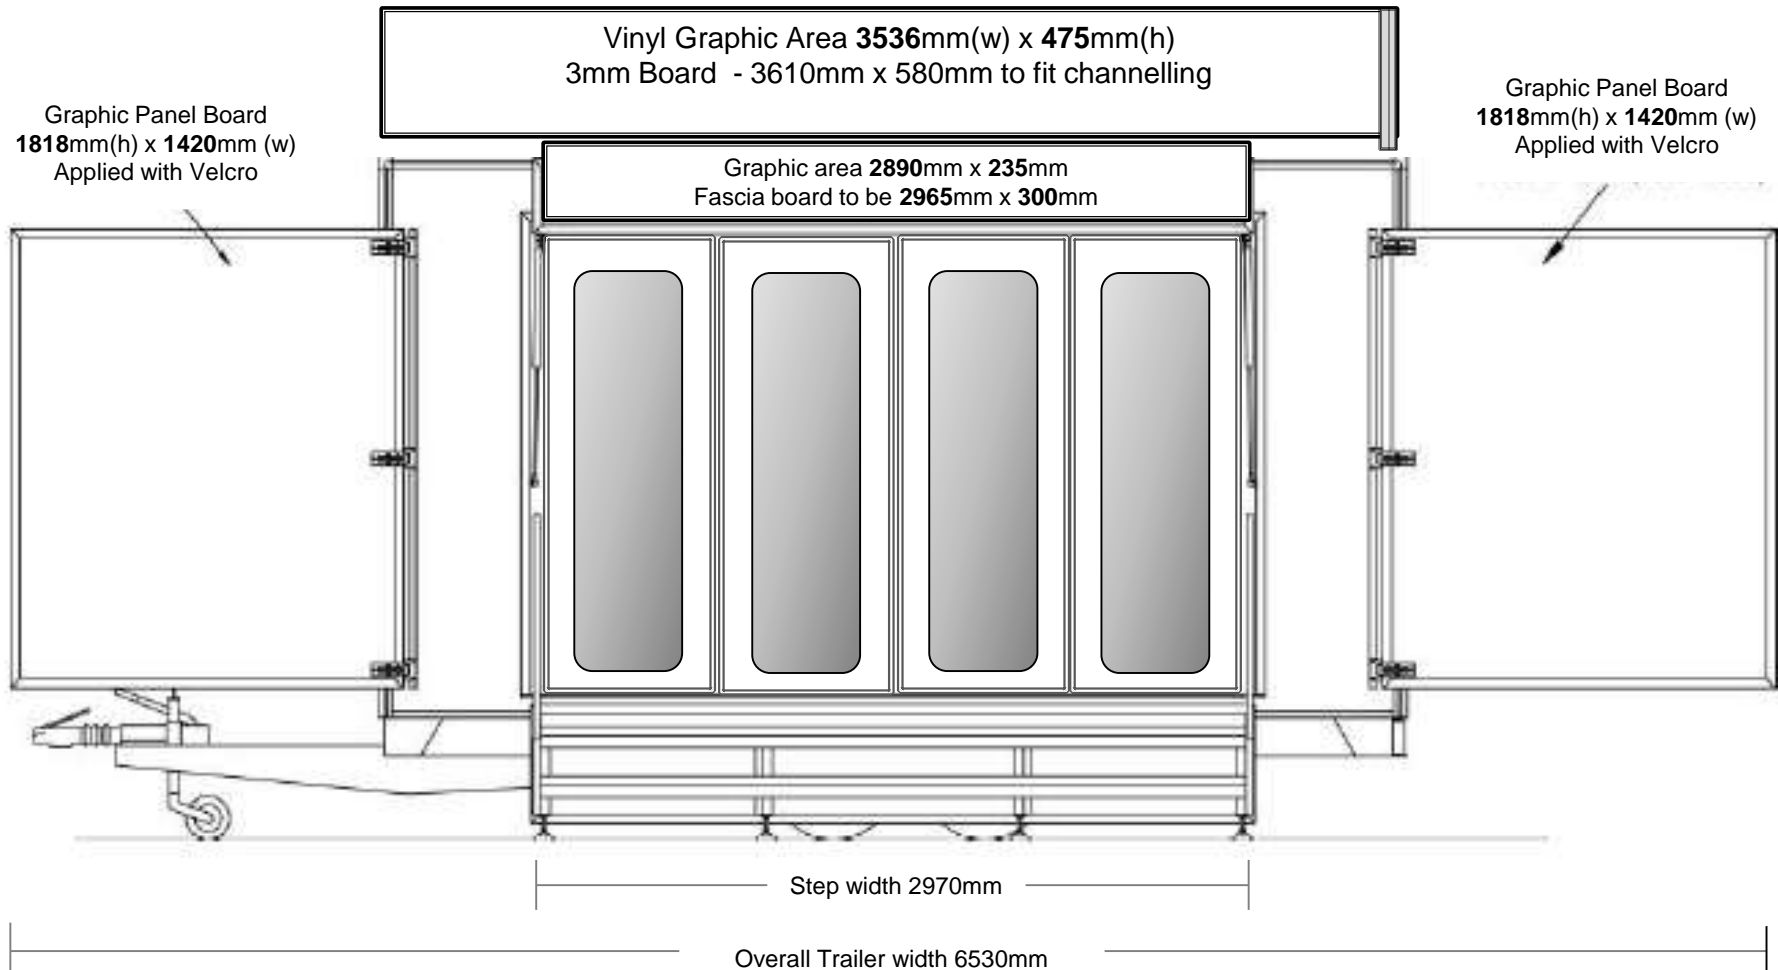

DWT - 4.2m Hospitality Trailer – E14 4232

Nearside Graphic Areas