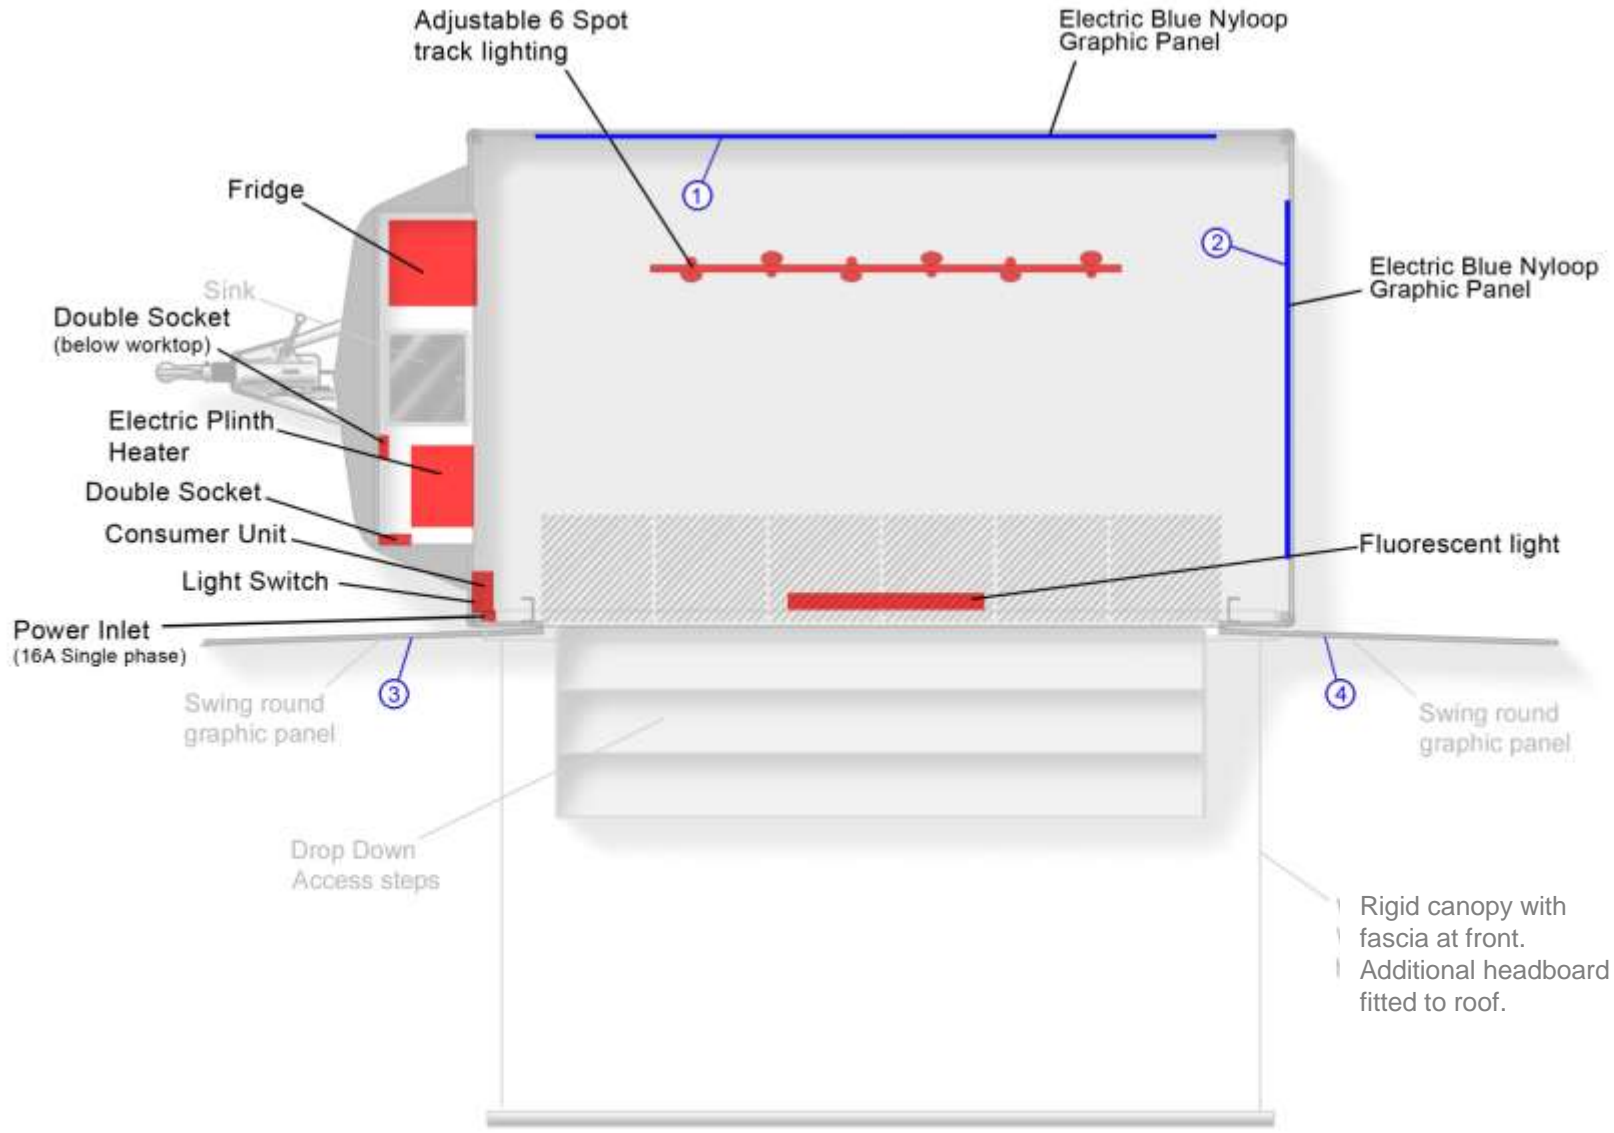

DWT - 4.2m Hospitality Trailer – E14 4232

DWT E 14 This 4.2m Exhibition trailer is ideal for generating a presence at any event. With its two large swing round graphic wing panels either side of the entrance along with a 3m lift up rigid canopy with fascia panel and roof mounted header board to display your company name and message give maximum awareness on site. It also benefits from lockable bi-fold glazed panels to protect from the elements. Two 20ft flagpoles are also fitted to the offside for added impact. The interior is open plan with enough space to provide allow optional hospitality seating, and room for displays, literature and products.

Exterior includes :

- Swing round graphic panels
- Full length lift up header board
- 3m Rigid canopy with lift up fascia
- Drop down access steps with clip on handrails
- Two 20ft flagpoles
- Aero-end moulding over towing frame

Interior includes :

- Bi-fold lockable glazed doors
- Open plan interior
- Galley, including sink, fridge, kettle and storage
- Blue Nyloop graphic panels
- Electric Plinth Heater
- Adjustable spot track lighting
- Fluorescent Strip light
- 2off Double sockets
- Optional seating, display cabinet, lcd monitor and much much

DWT - 4.2m Hospitality Trailer – E14 4232 Layout

4000mm

Interior Panels
1) 3513mm wide x 1000mm high
2) 2066mm wide x 1000mm high

3 & 4) Swing Round Panels
 Board with Velcro
1420mm wide x 1818mm

DWT - 4.2m Hospitality Trailer – E14 4232