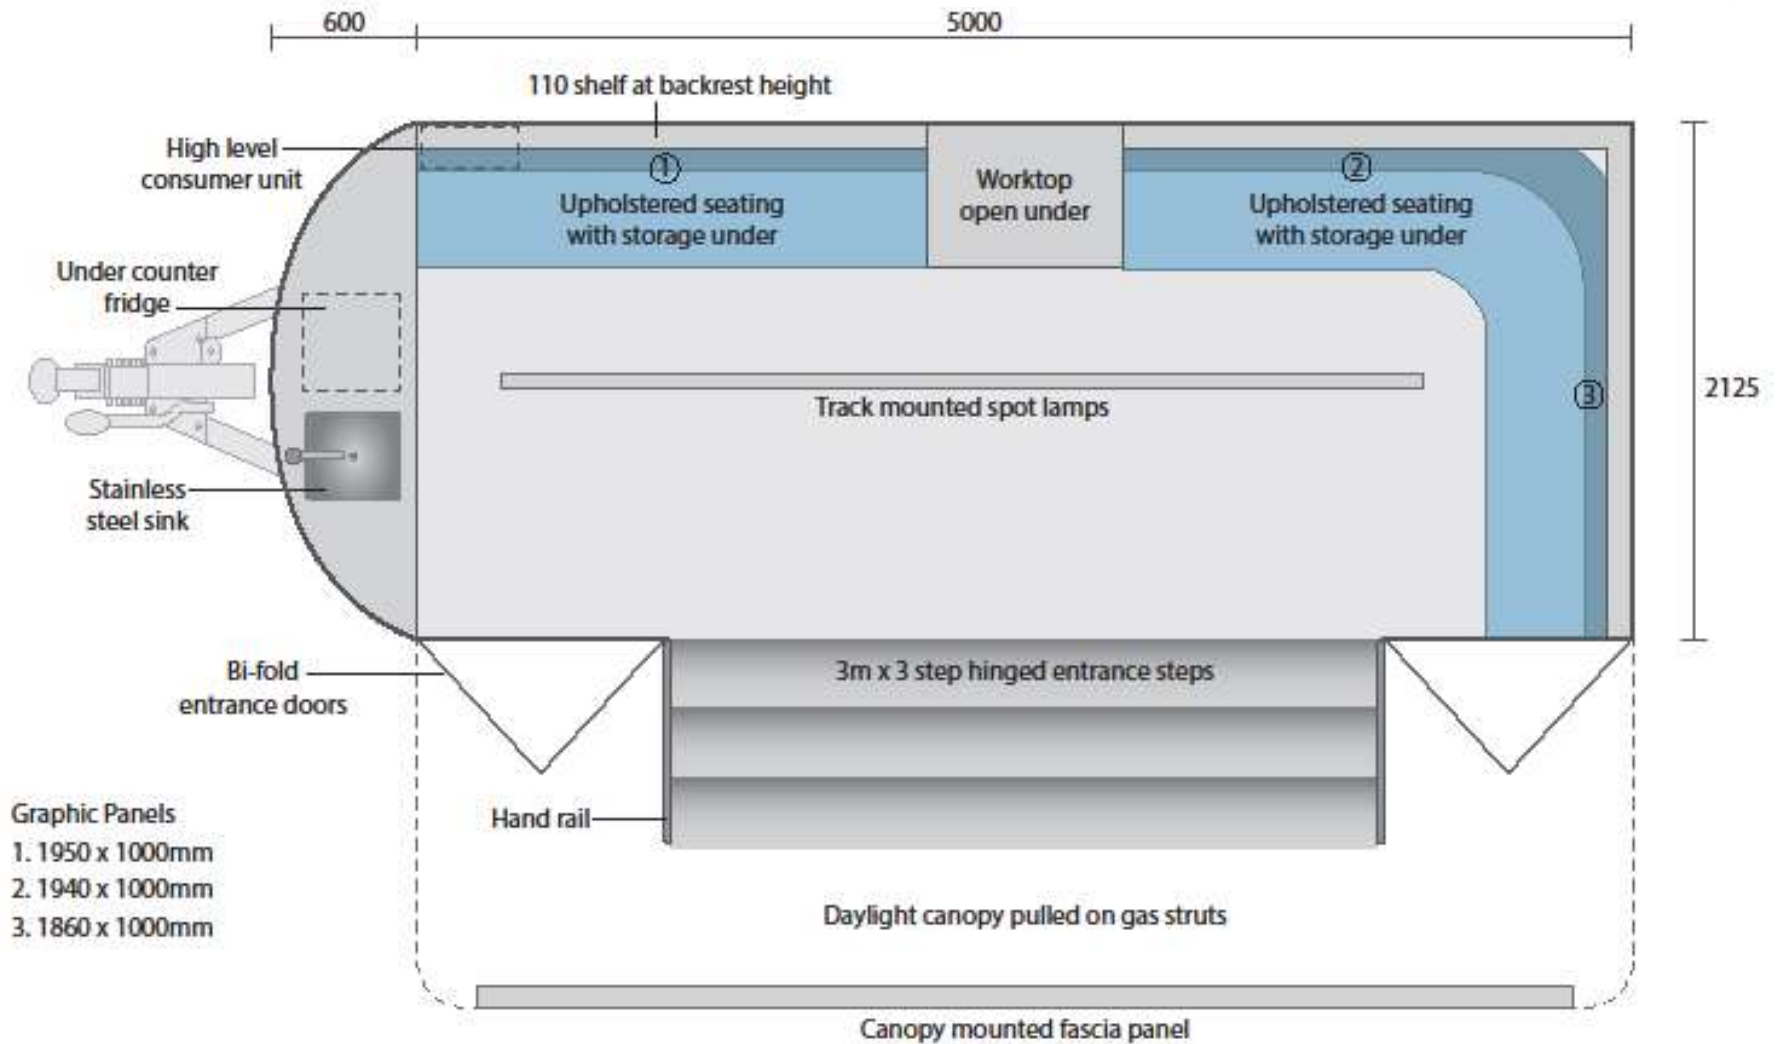

# 5.6m Exhibition Trailer Ref DWT E23 4307

**DO NOT SCALE**

Please Note, all dimensions shown are nominal and therefore may be subject to change.