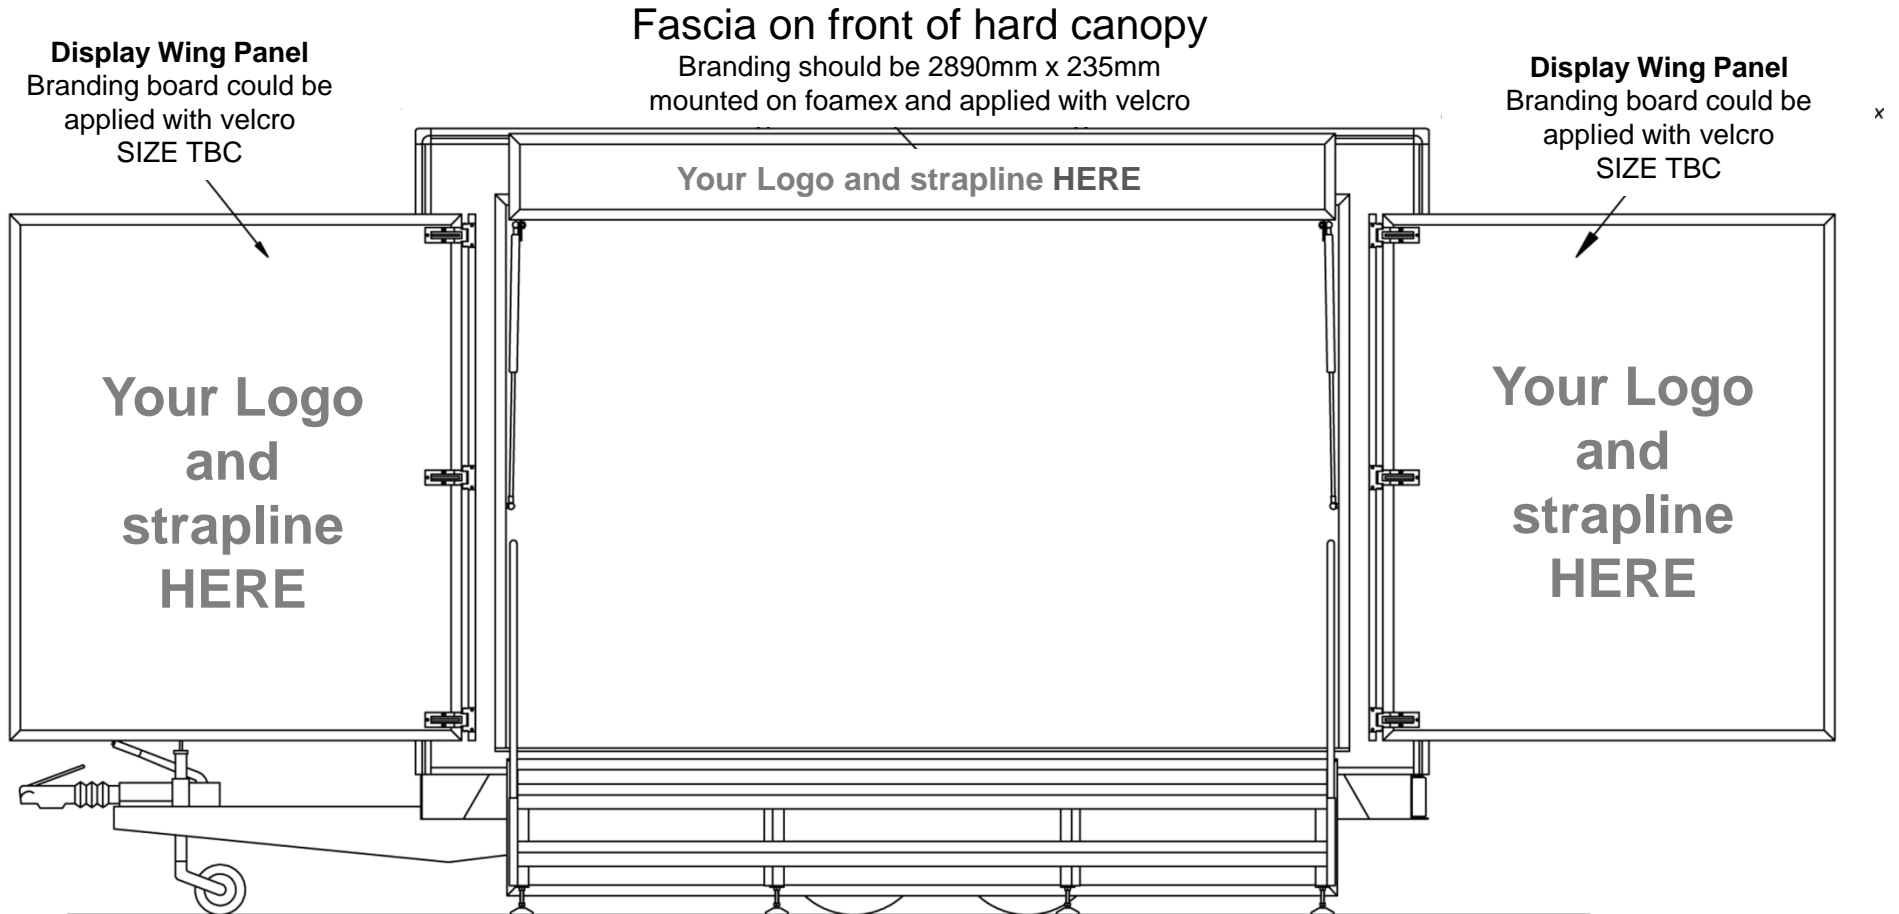

This 3m simple single axle exhibition trailer with the benefit of seating, display and a very quick set up time and being light weight is often suitable for self towing.

Typically it is ready to use in under 10 minutes. It has a wide entrance with lift up canopy with logo board to its leading edge, fold down aluminium steps with slot in stainless steel handrails. The two swing round graphic panels create a large display area either side of the entrance steps.

Exterior includes:

- Large lift up canopy with logo board
- 3m wide fold down steps with handrails
- Front and rear swing round graphic panels
- Twin flagpoles

Interior includes:

- Nylon loop graphics panels
- Seating with storage under
- Internal power points
- Central Literature rack (over wheel arch)

3m Exhibition Trailer Ref DWT D10 4263

Nearside Elevation

Overall length when full deployed 5520mm Overall width 3550mm including canopy

Note Channelling on fascia and wing panels 38mm

DWT Head Office Location Map