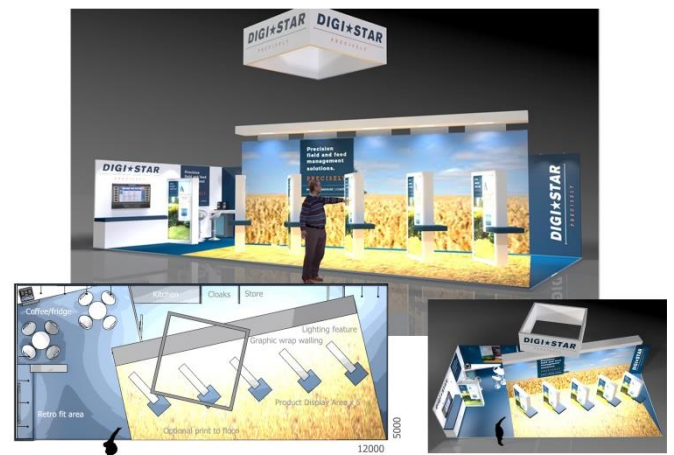

Indoor Exhibition Stands

Inside Out Exhibitions
Event Management
01476 860 833

- Branding & customisation
- Manufacture & maintenance
- Transport & installation

Furniture – Flooring - Lighting- Audio visual - Seating – Storage

Stands that focus on your goals.

- Inspirational design
- Expert advice
- Budget aware

Planning - Implementation – Operation

For over 30 years, DWT Exhibitions have provided clients with exhibition solutions to maximise their presence at events across Europe.