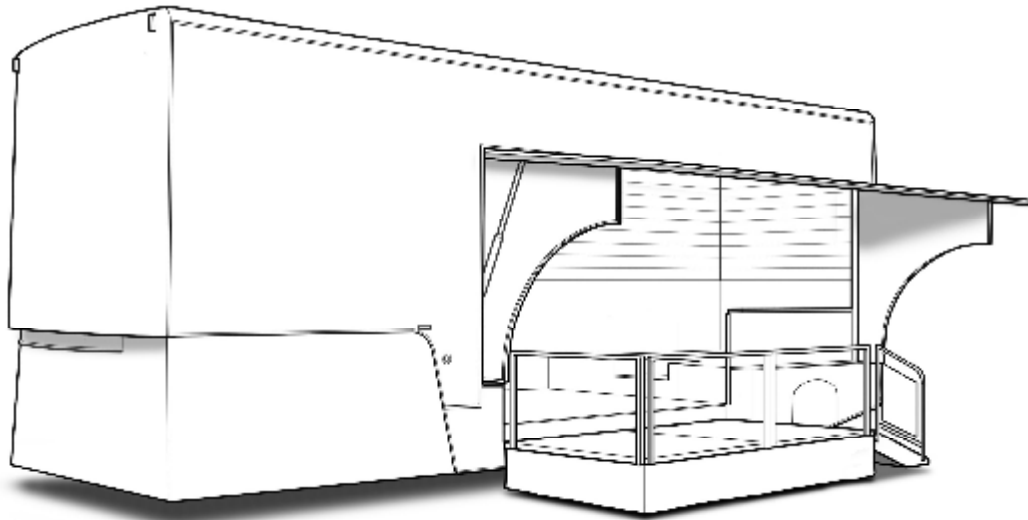

DAVID WILSON'S TRAILERS Ltd
Putting your information on the road

DWT M40- 9.7m Merchandising/ Exhibition Trailer

For Personal Service

tel: **+44 (0)1476 860833**
www.dwt-exhibitions.co.uk

DWT is a leading UK provider of mobile exhibition and outdoor event solutions
Based just off the A1 near Colsterworth in Lincolnshire- in the strategic heart of Britain- our operating centre enables us to deliver and set up exhibition trailers in a single day