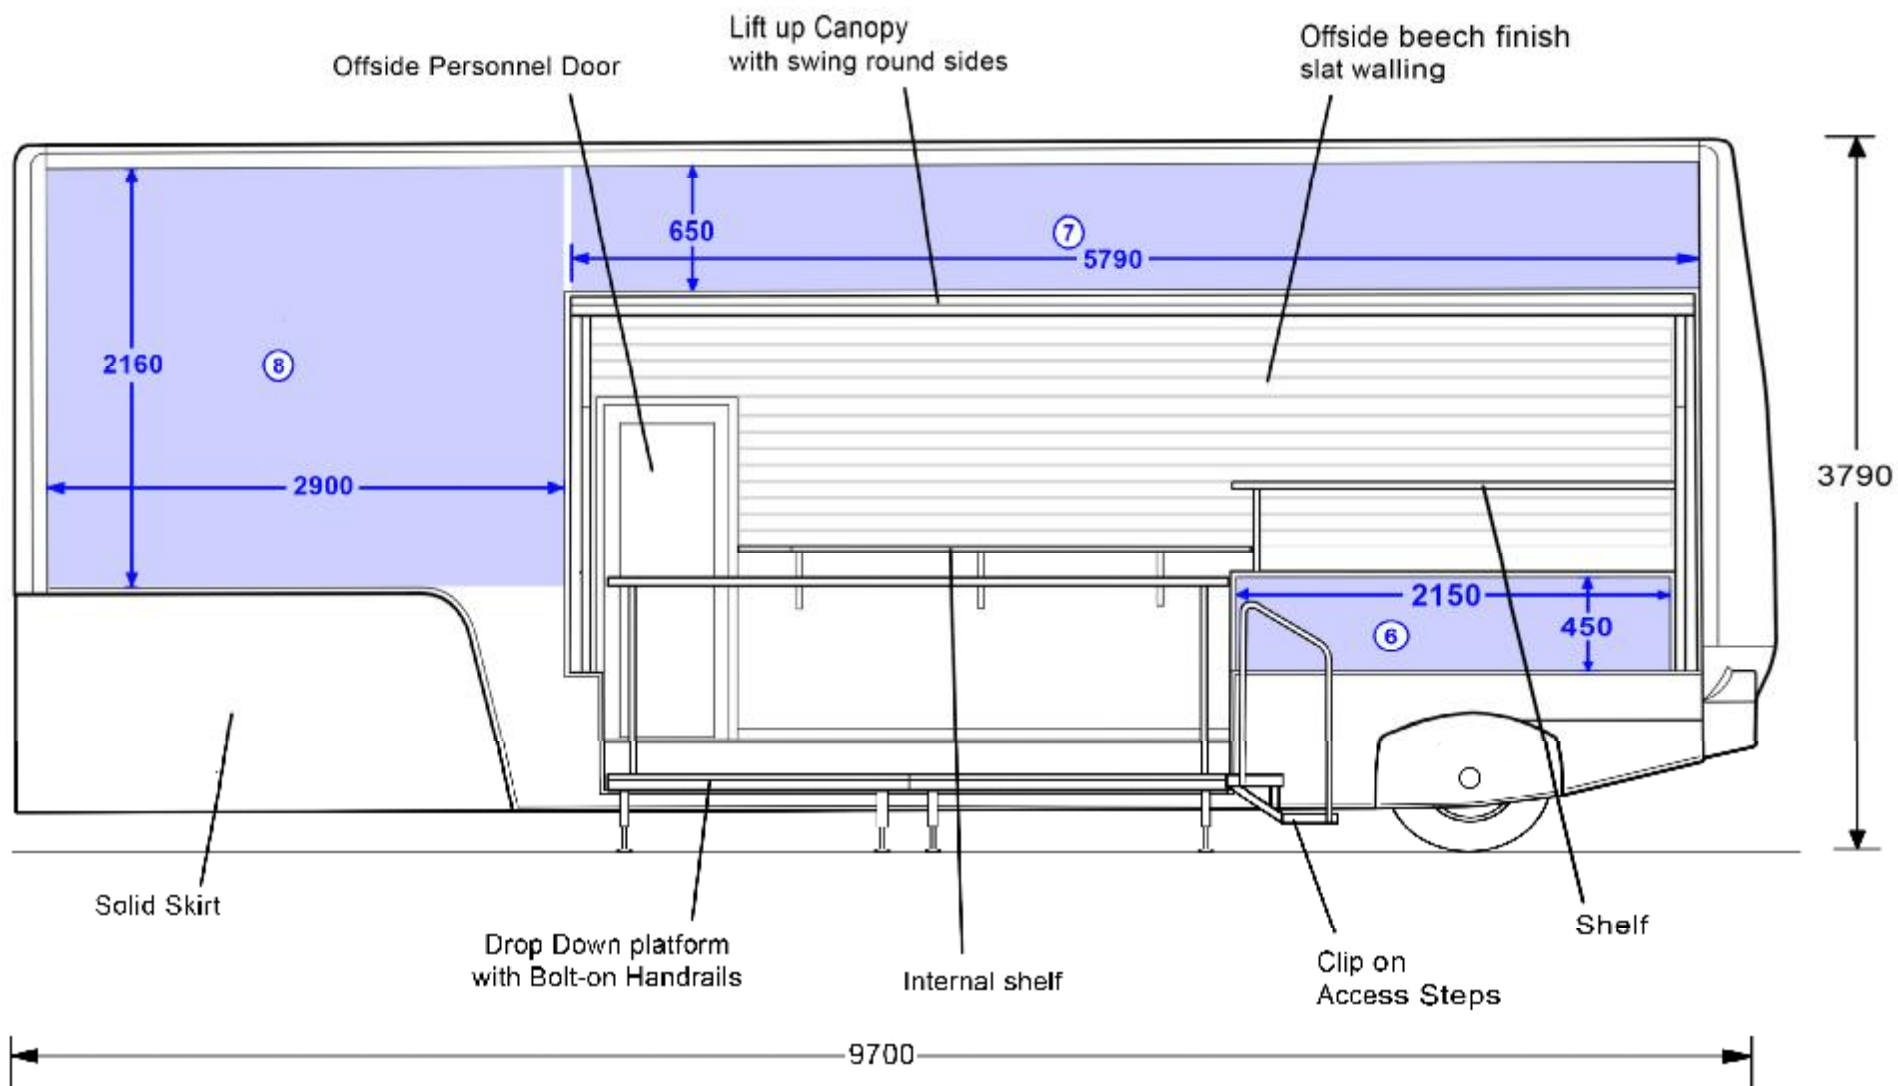

DWT M40- 9.7m Merchandising/ Exhibition Trailer

Nearside Graphic Area Elevation