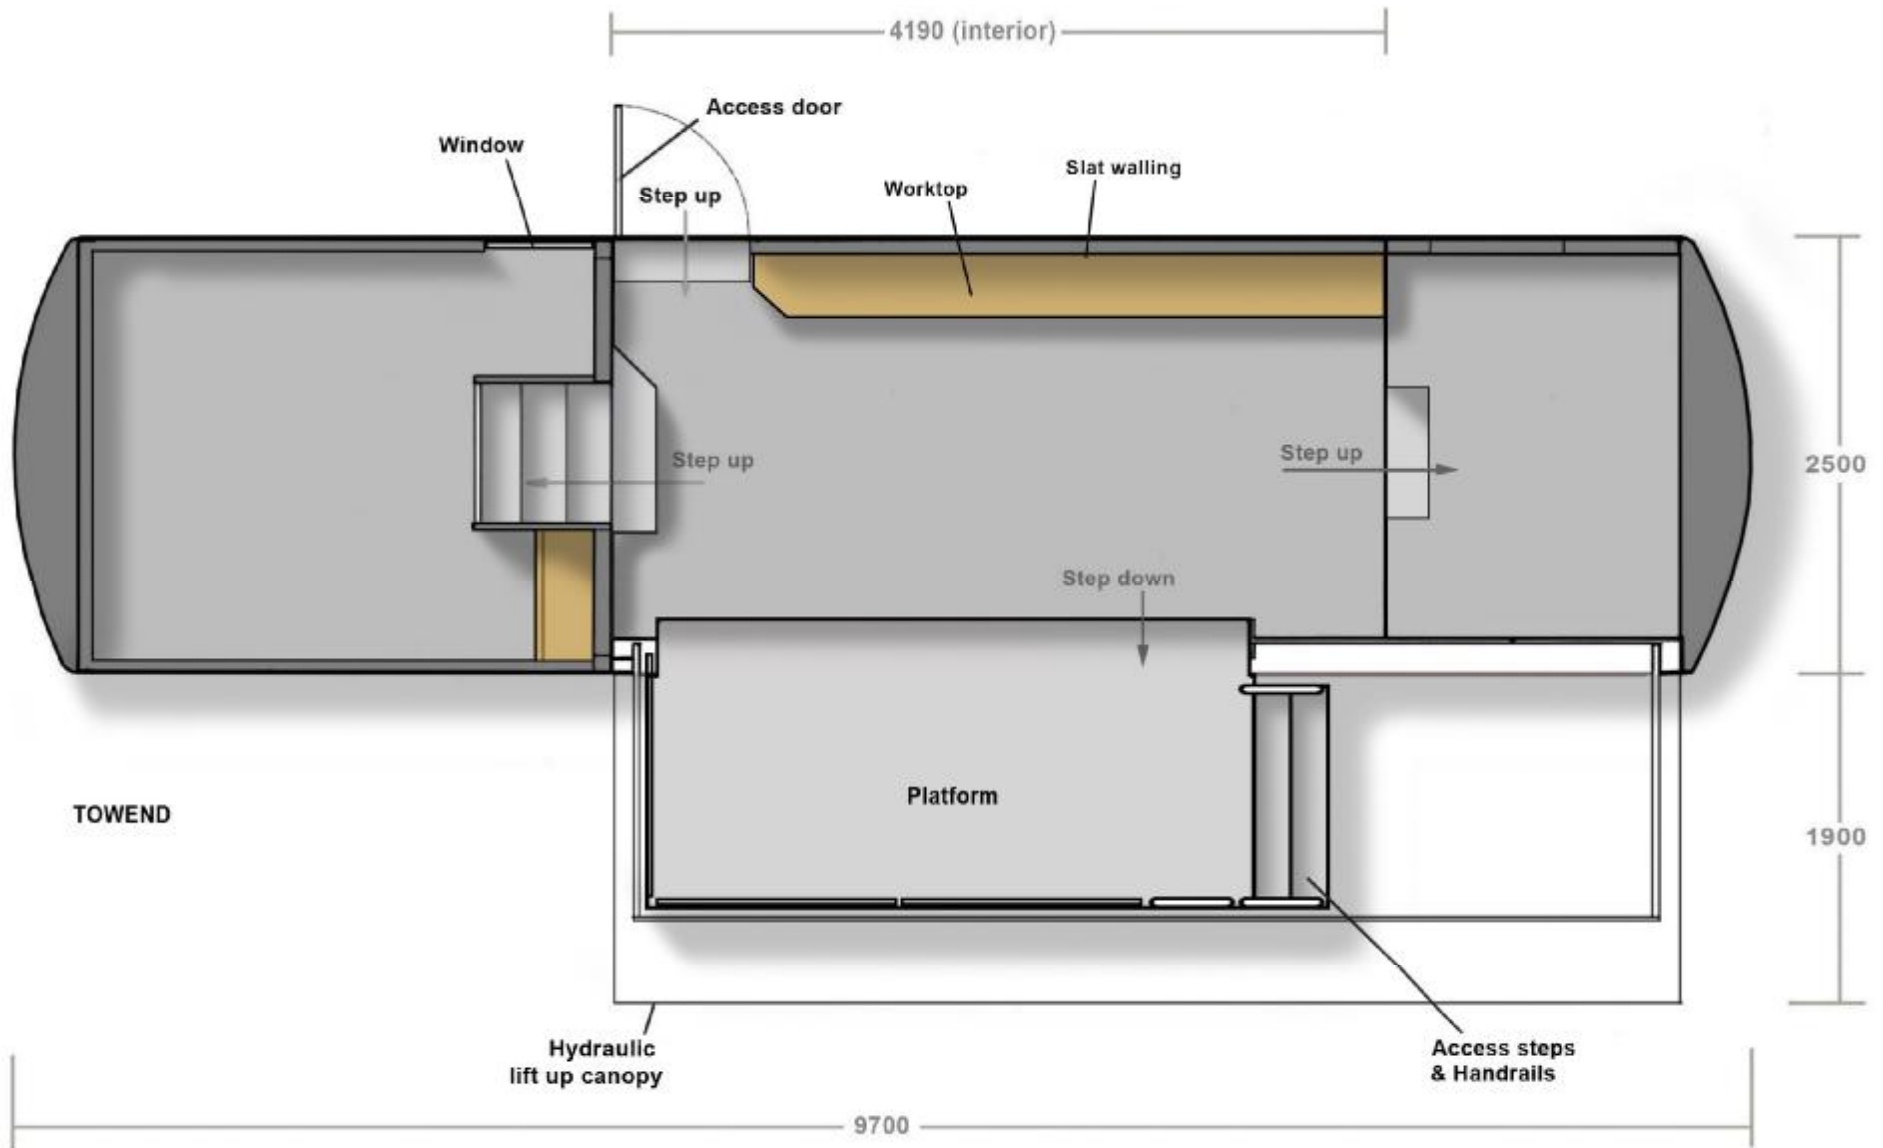

DWT M40- 9.7m Merchandising/ Exhibition Trailer

DWT M40 This trailer has been designed to have a low entrance height to make it more accessible and welcoming to visitors. The interior remains empty apart from the slat walling and shelf to allow ease of converting to your requirements. To the rear is a raised area for product display or modular seating and to the front is a separate area ideal for conversion to office, hospitality area or even storage. The exterior is finished off in white and has plenty of available space for vinyl graphics.

DWT M40- 9.7m Merchandising/ Exhibition Trailer

Interior includes :

- Slat walling in beech to offside wall.
- Fixed worktop
- Raised display area to rear
- separate office/ store room with full height window
- 6 off Double sockets located throughout
- Recessed Spot lights
- offside personnel door
- Vinyl flooring

Exterior includes :

- Hinge down entrance platform with clip on steps and handrails
- Lift up rigid canopy with sides
- 2 off 20ft Flagpoles fitted to the offside
- 240v mains inlet power supply with extension cable
- Solid skirting in white

DWT M40- 9.7m Merchandising/ Exhibition Trailer

Layout Plan

DWT M40- 9.7m Merchandising/ Exhibition Trailer

Electrical Plan

Interior Vinyl Graphic Panels (mm)

- | | |
|---------------------|----------------------|
| 1) 2000(w) x 310(h) | 4) 315(w) x 1970(h) |
| 2) 1950(w) x 315(h) | 5) 2180(w) x 1780(h) |
| 3) 1920(w) x 315(h) | |