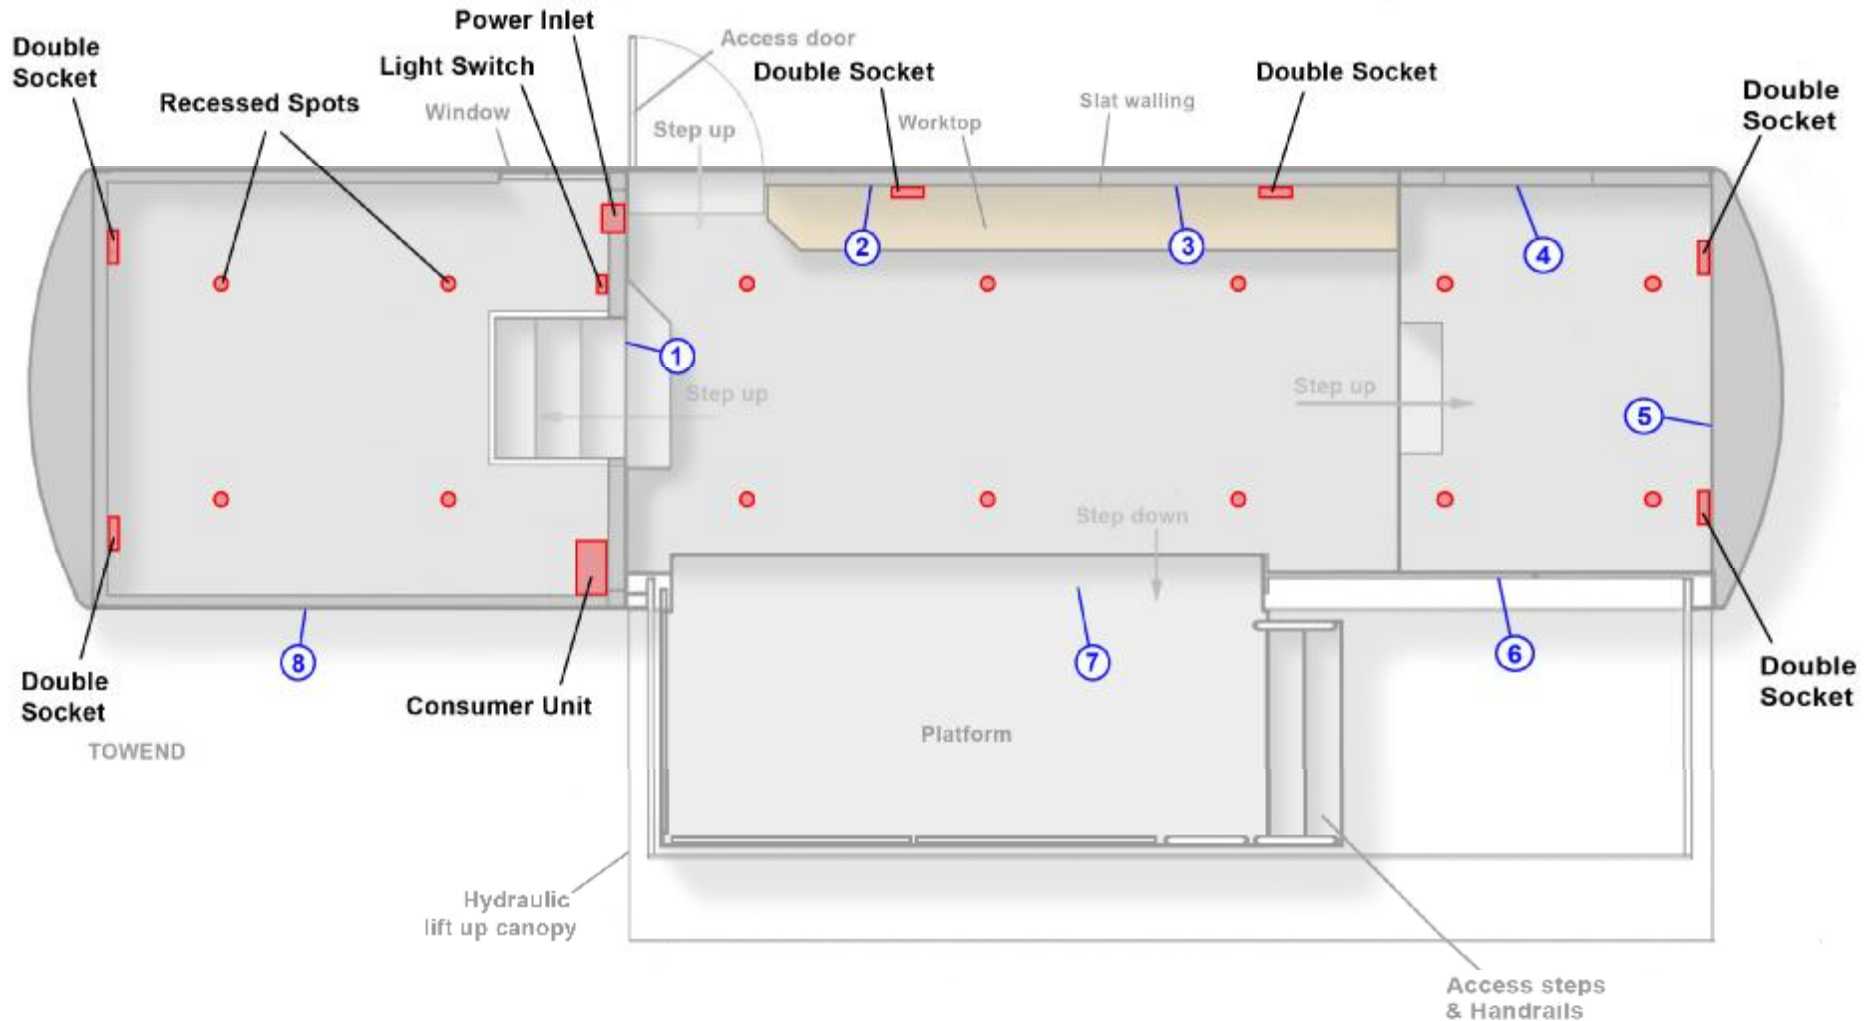

DWT M40- 9.7m Merchandising/ Exhibition Trailer

DWT M40 This trailer has been designed to have a low entrance height to make it more accessible and welcoming to visitors. The interior remains empty apart from the slat walling and shelf to allow ease of converting to your requirements. To the rear is a raised area for product display or modular seating and to the front is a separate area ideal for conversion to office, hospitality area or even storage. The exterior is finished off in white and has plenty of available space for vinyl graphics.

DWT M40- 9.7m Merchandising/ Exhibition Trailer

Interior includes :

- Slat walling in beech to offside wall.
- Fixed worktop
- Raised display area to rear
- separate office/ store room with full height window
- 6 off Double sockets located throughout
- Recessed Spot lights
- offside personnel door
- Vinyl flooring

Exterior includes :

- Hinge down entrance platform with clip on steps and handrails
- Lift up rigid canopy with sides
- 2 off 20ft Flagpoles fitted to the offside
- 240v mains inlet power supply with extension cable
- Solid skirting in white

DWT M40- 9.7m Merchandising/ Exhibition Trailer

Layout Plan

DWT M40- 9.7m Merchandising/ Exhibition Trailer

Electrical Plan

Interior Vinyl Graphic Panels (mm)

- | | |
|---------------------|----------------------|
| 1) 2000(w) x 310(h) | 4) 315(w) x 1970(h) |
| 2) 1950(w) x 315(h) | 5) 2180(w) x 1780(h) |
| 3) 1920(w) x 315(h) | |