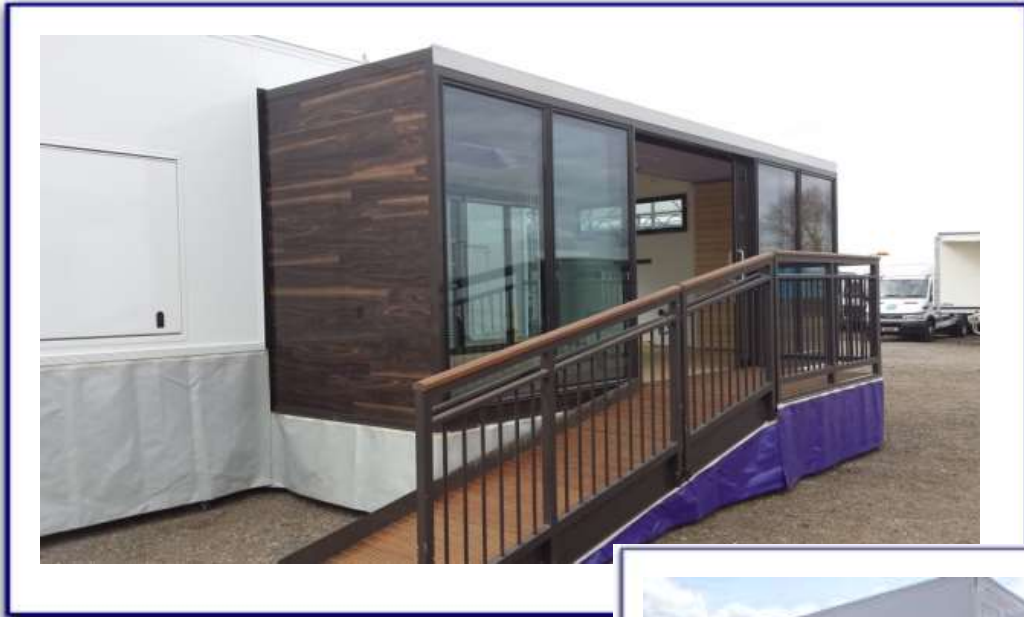

This 9m presentation trailer has a welcoming glazed frontage, created with both sides glazed with double sliding entrance doors, the extending side has a ramp on it. The interior provides extensive presentation and exhibition space with the option to create a walk through experience. The front neck provides a compact galley to provide refreshments including a sink and fridge. Externally on the neck area there is the availability of two video presentation screens. Flagpoles are also supplied

DWT E54 – 9.5m Exhibition Trailer

Exterior includes:

- Large slide out pod to offside with ramp entrance
- Entrance platform with steps on other side
- Glazing to both sides
- Optional external screen positions on neck area
- All Grey PVC skirting
- 2 x 3m flag poles

Interior includes:

- provides an excellent presentation room
- With glazing on both sides and the option of a walk through experience
- Blinds can be used to make the space more enclosed
- Various furnishing options available
- Compact galley to front neck area with vinyl flooring