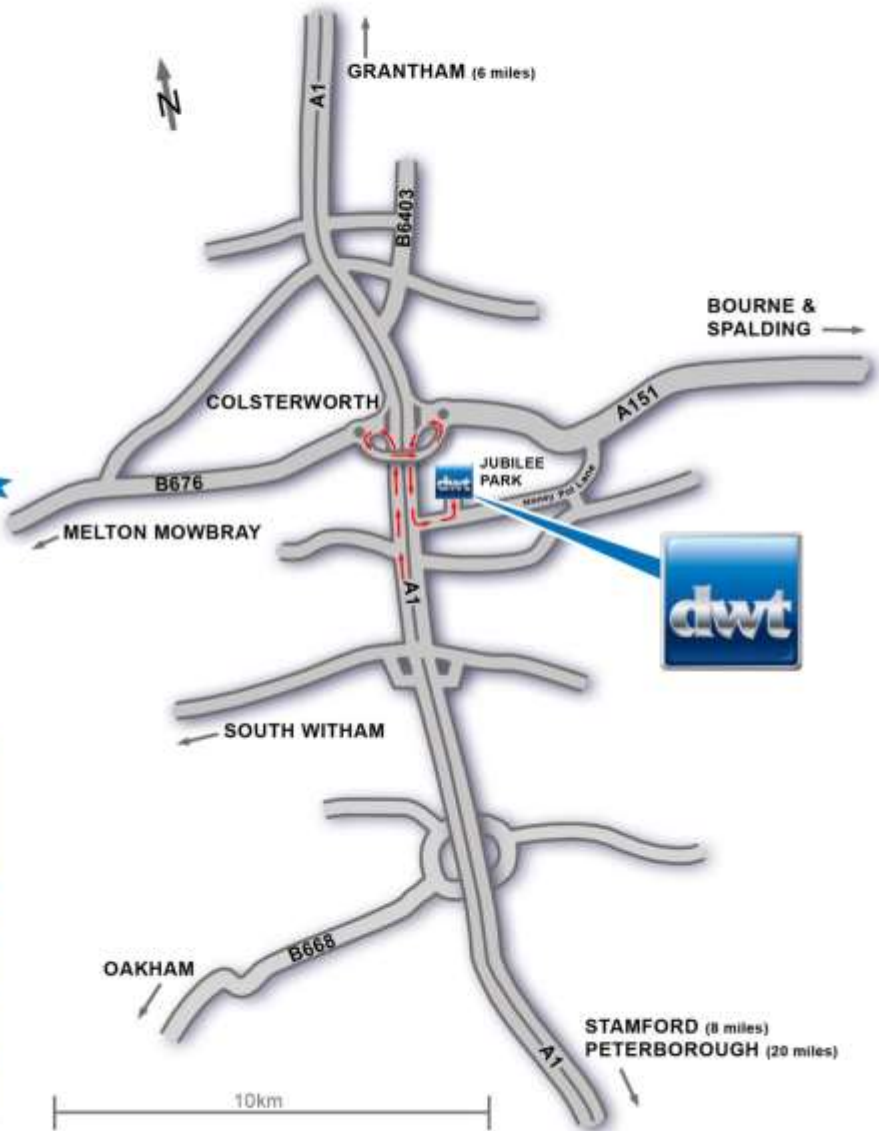

DWT E54 – 9.5m Exhibition Trailer

Please Note, all dimensions shown are nominal and therefore may be subject to change. The above visual also excludes interior furniture.

DWT Head Office Location Map

David Wilson's Trailers Ltd
Jubilee Park,
Honeypot Lane,
Colsterworth,
Lincolnshire
NG33 5LZ