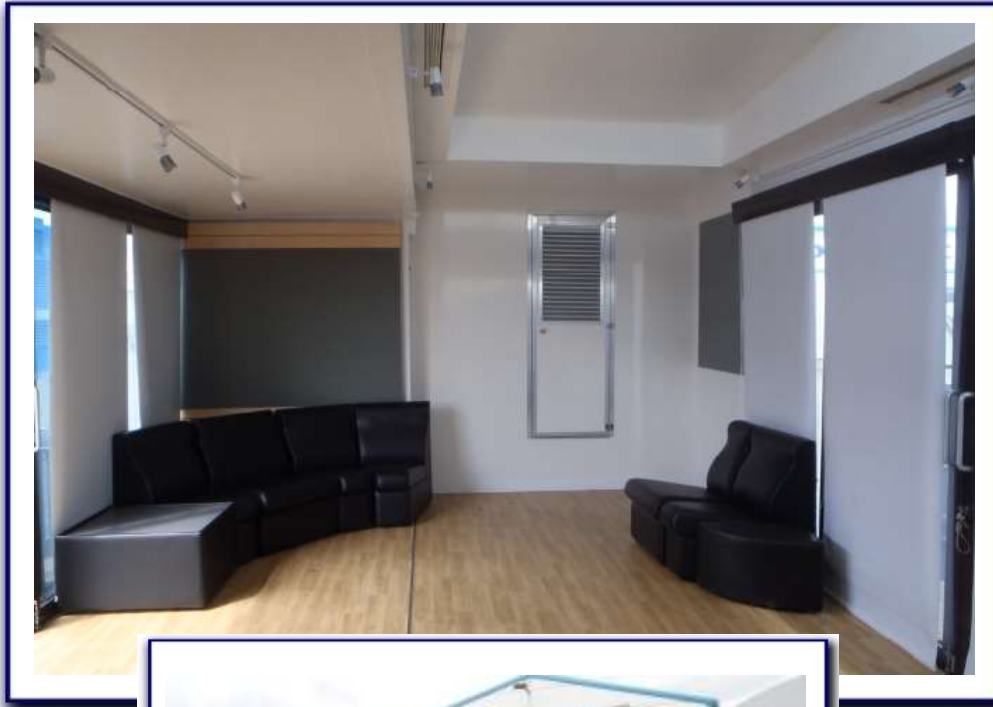

This 9m presentation trailer has a welcoming glazed frontage, created with both sides glazed with double sliding entrance doors, the extending side has a ramp on it. The interior provides extensive presentation and exhibition space with the option to create a walk through experience. The front neck provides a compact galley to provide refreshments including a sink and fridge. Externally on the neck area there is the availability of two video presentation screens. Flagpoles are also supplied

Interior includes:

- provides an excellent presentation room
- With glazing on both sides and the option of a walk through experience
- Blinds can be used to make the space more enclosed
- Various furnishing options available
- Compact galley to front neck area with vinyl flooring