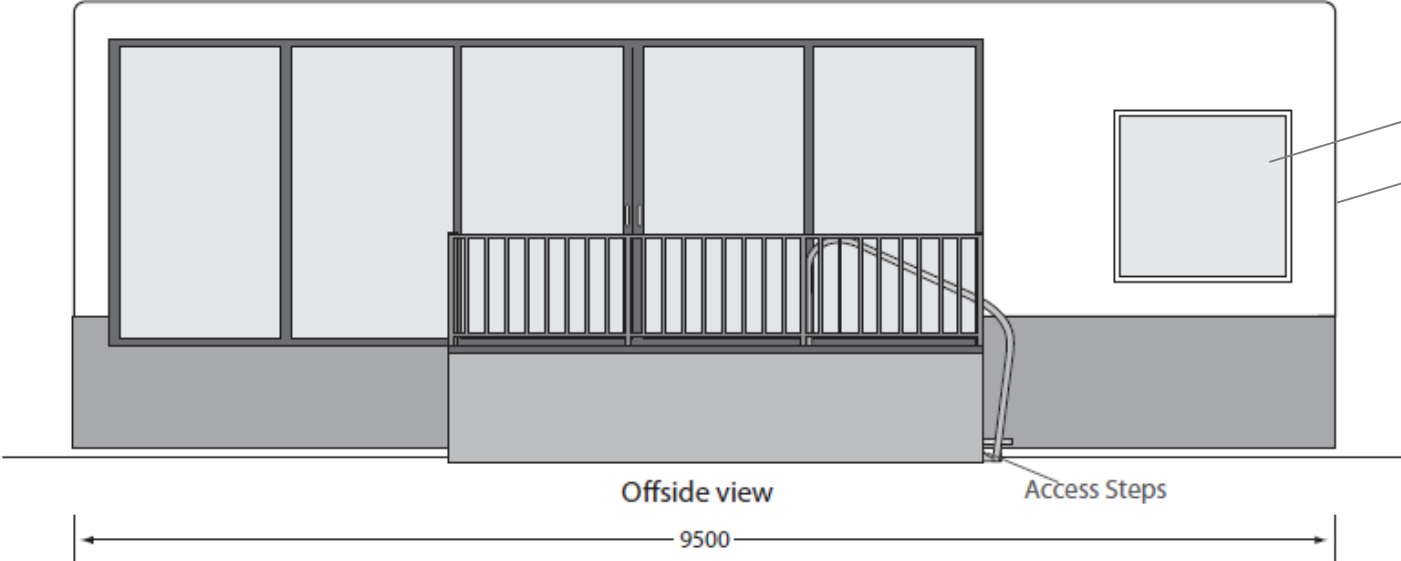

This 9m presentation trailer has a welcoming glazed frontage, created with both sides glazed with double sliding entrance doors, the extending side has a ramp on it. The interior provides extensive presentation and exhibition space with the option to create a walk through experience. The front neck provides a compact galley to provide refreshments including a sink and fridge. Externally on the neck area there is the availability of two video presentation screens. Flagpoles are also supplied

Interior includes:

- provides an excellent presentation room
- With glazing on both sides and the option of a walk through experience
- Blinds can be used to make the space more enclosed
- Various furnishing options available
- Compact galley to front neck area with vinyl flooring

DWT E54 – 9.5m Exhibition Trailer

Optional monitor location

Optional monitor location.
3rd location at this end of trailer too

DO NOT SCALE

Please Note, all dimensions shown are nominal and therefore may be subject to change. The above visual also excludes interior furniture.