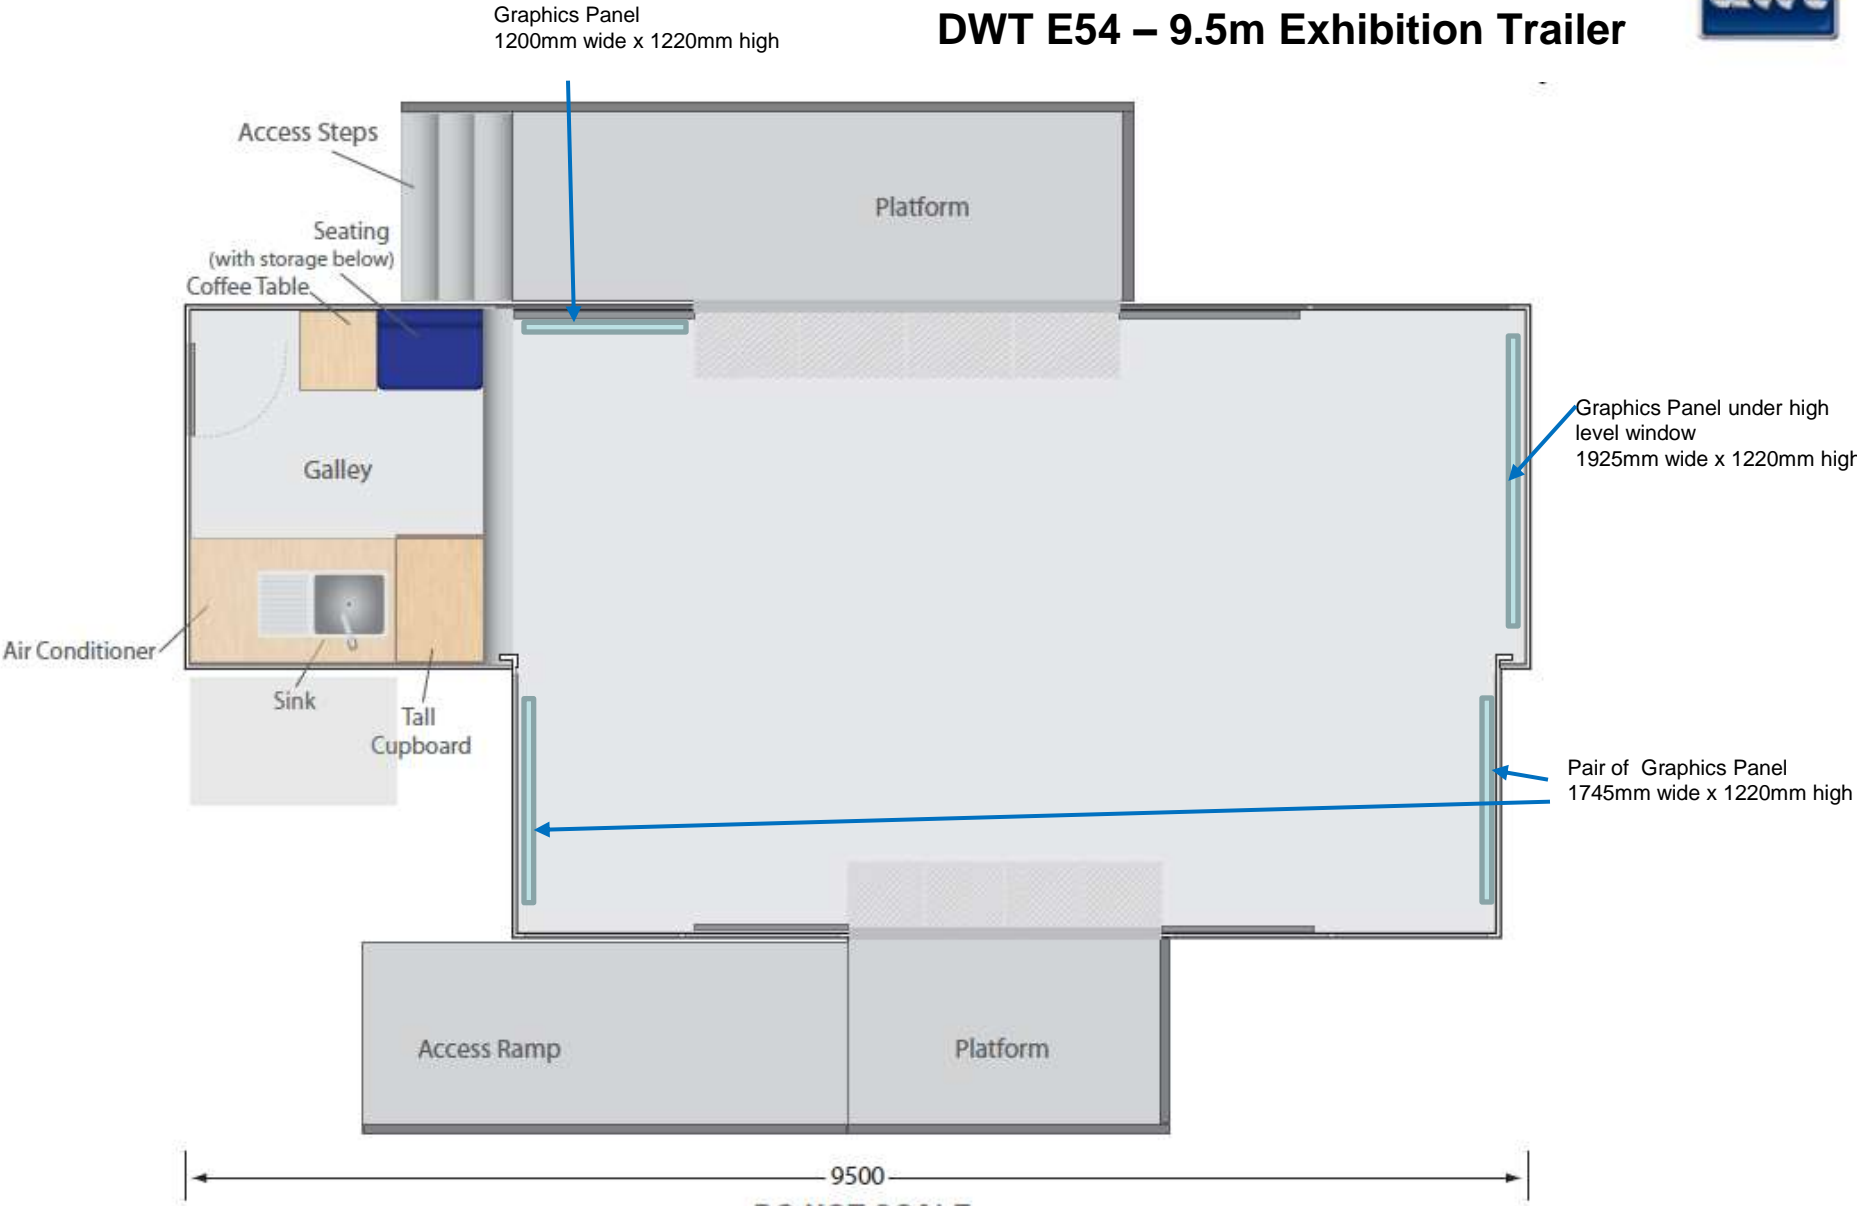

This 9m presentation trailer has a welcoming glazed frontage, created with both sides glazed with double sliding entrance doors, the extending side has a ramp on it. The interior provides extensive presentation and exhibition space with the option to create a walk through experience. The front neck provides a compact galley to provide refreshments including a sink and fridge. Externally on the neck area there is the availability of two video presentation screens. Flagpoles are also supplied

Interior includes:

- provides an excellent presentation room
- With glazing on both sides and the option of a walk through experience
- Blinds can be used to make the space more enclosed
- Various furnishing options available
- Compact galley to front neck area with vinyl flooring

DWT E54 – 9.5m Exhibition Trailer

Optional monitor location

Optional monitor location.
3rd location at this end of trailer too

DO NOT SCALE

Please Note, all dimensions shown are nominal and therefore may be subject to change. The above visual also excludes interior furniture.

DWT E54 – 9.5m Exhibition Trailer

Please Note, all dimensions shown are nominal and therefore may be subject to change. The above visual also excludes interior furniture.

DWT Head Office Location Map

David Wilson's Trailers Ltd
Jubilee Park,
Honeypot Lane,
Colsterworth,
Lincolnshire
NG33 5LZ