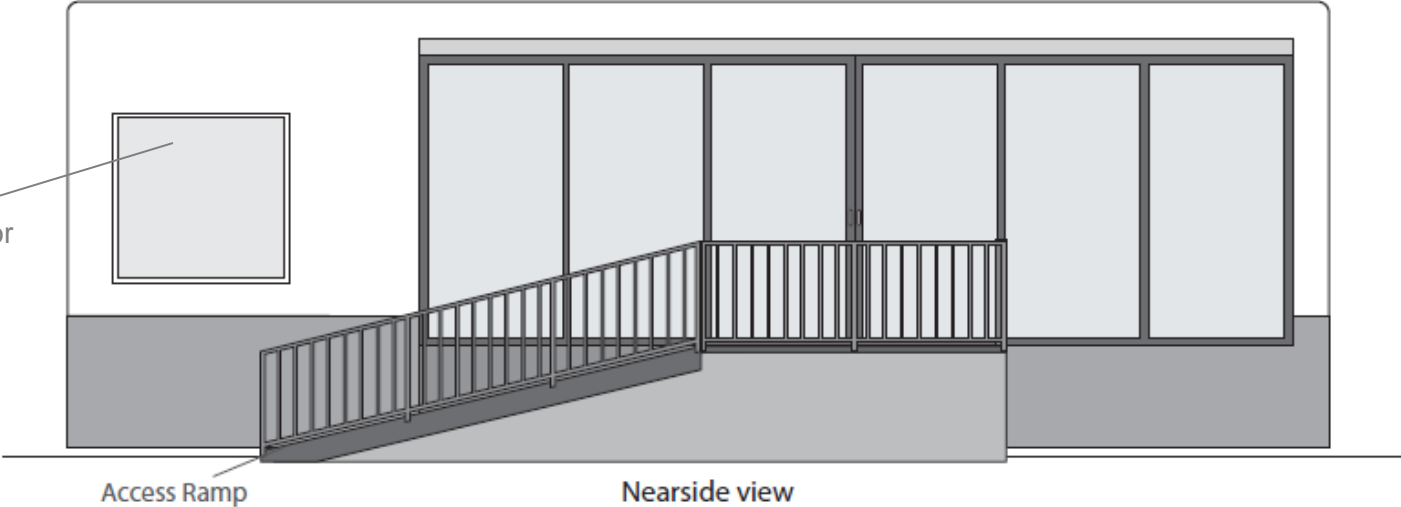

DWT E54 – 9.5m Exhibition Trailer

Optional monitor location