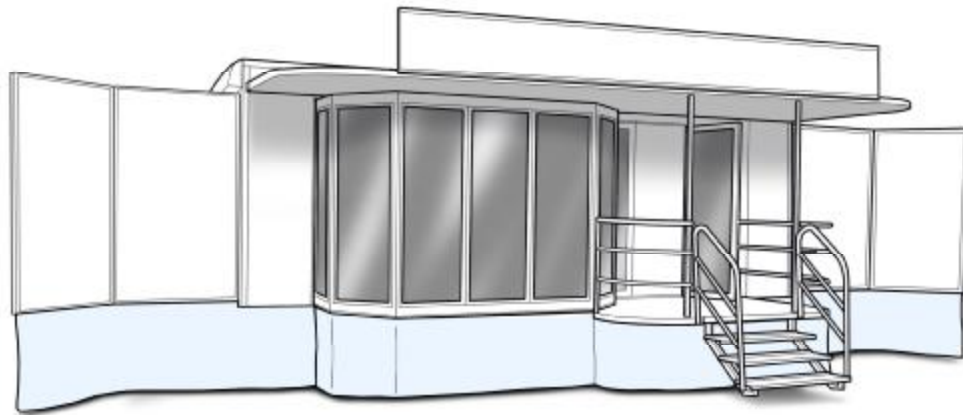

DAVID WILSON'S TRAILERS Ltd
Putting your information on the road

For Personal Service

DWT H34- 7m Exhibition/ Hospitality Trailer

tel: **+44 (0)1476 860833**
www.dwt-exhibitions.co.uk

DWT is a leading UK provider of mobile exhibition and outdoor event solutions
Based just off the A1 near Colsterworth in Lincolnshire- in the strategic heart of Britain- our operating centre enables us to deliver and set up exhibition trailers in a single day