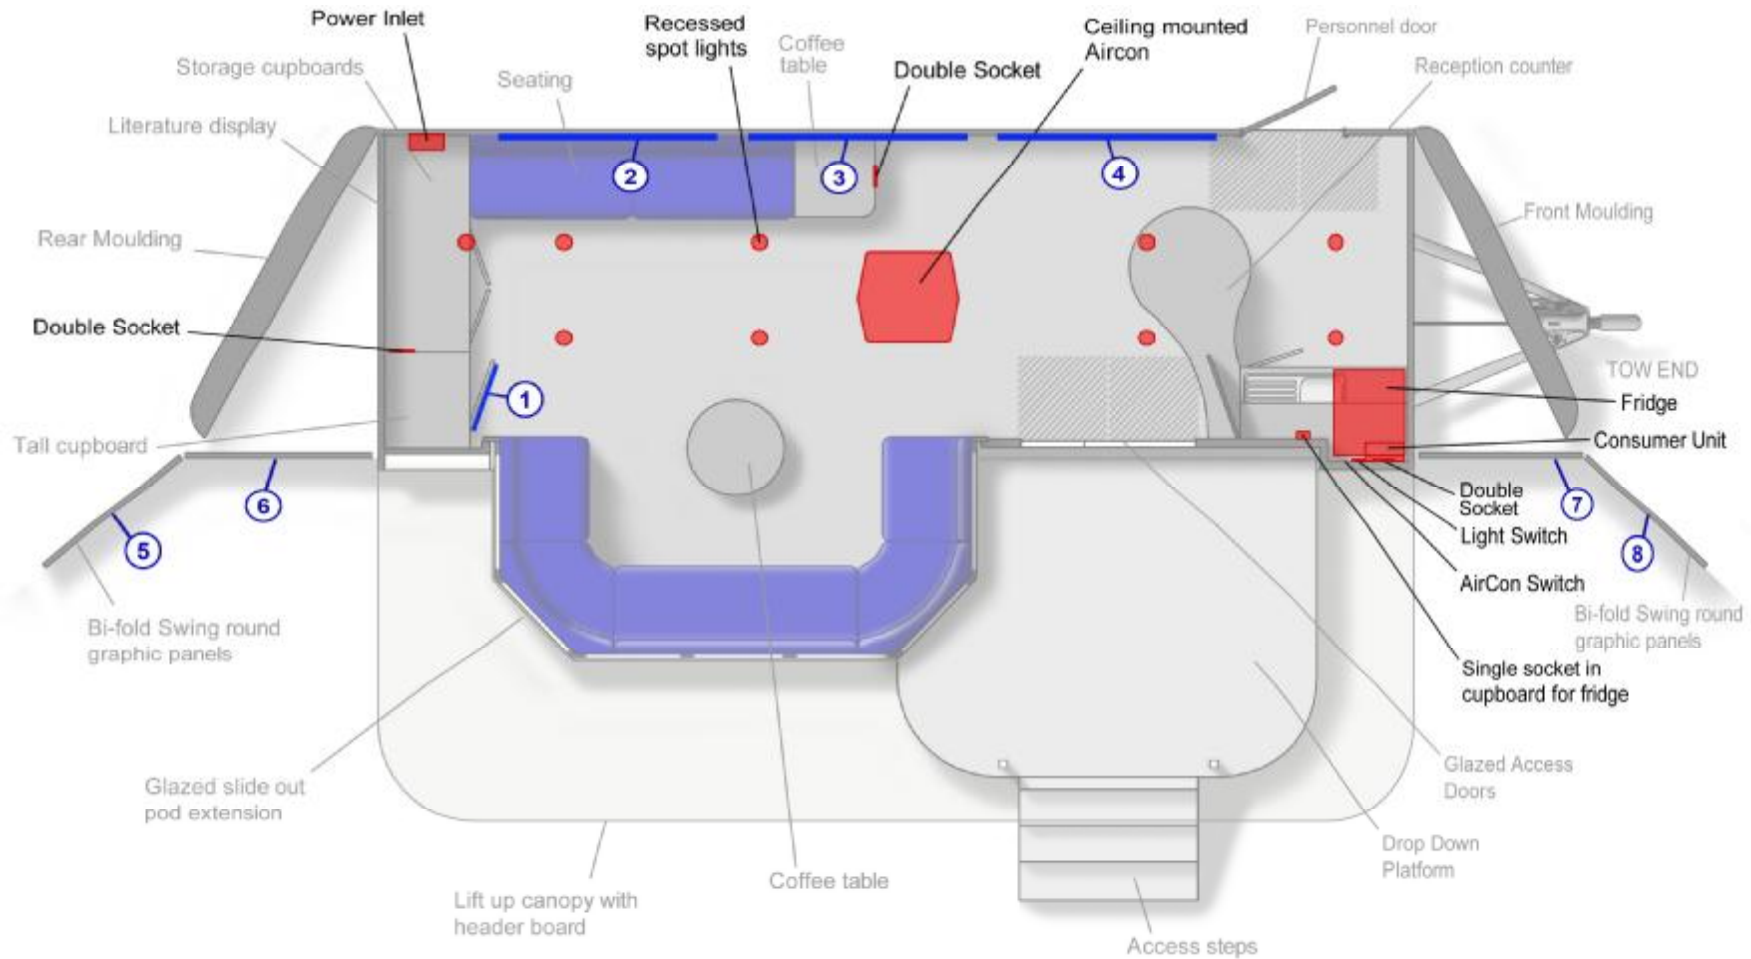

### Interior includes:

- Reception counter
- Seating for nine with storage below
- Storage and literature display
- 240v electrics package

**DWT H34.** This 7m exhibition trailer has a glazed slide out pod extension below a full length rigid canopy with lift up header board attached. A single set of access steps lead to a sheltered platform and onto a set of glazed lockable doors. The interior consist of a counter and hospitality area with seating for nine and plenty of storage. Bi-fold graphic panels can be concealed behind the front and rear mouldings, which, when combined with the lift up header board and two 20ft flags provide a generous display area.

## Layout plan

## Electrical Layout plan

### Internal Graphic Panel Dimensions

- 1) 455mm (w) x 1205mm (h)
- 2) 1340mm (w) x 1040mm (h)
- 3) 1340mm (w) x 1040mm (h)
- 4) 1340mm (w) x 1040mm (h)