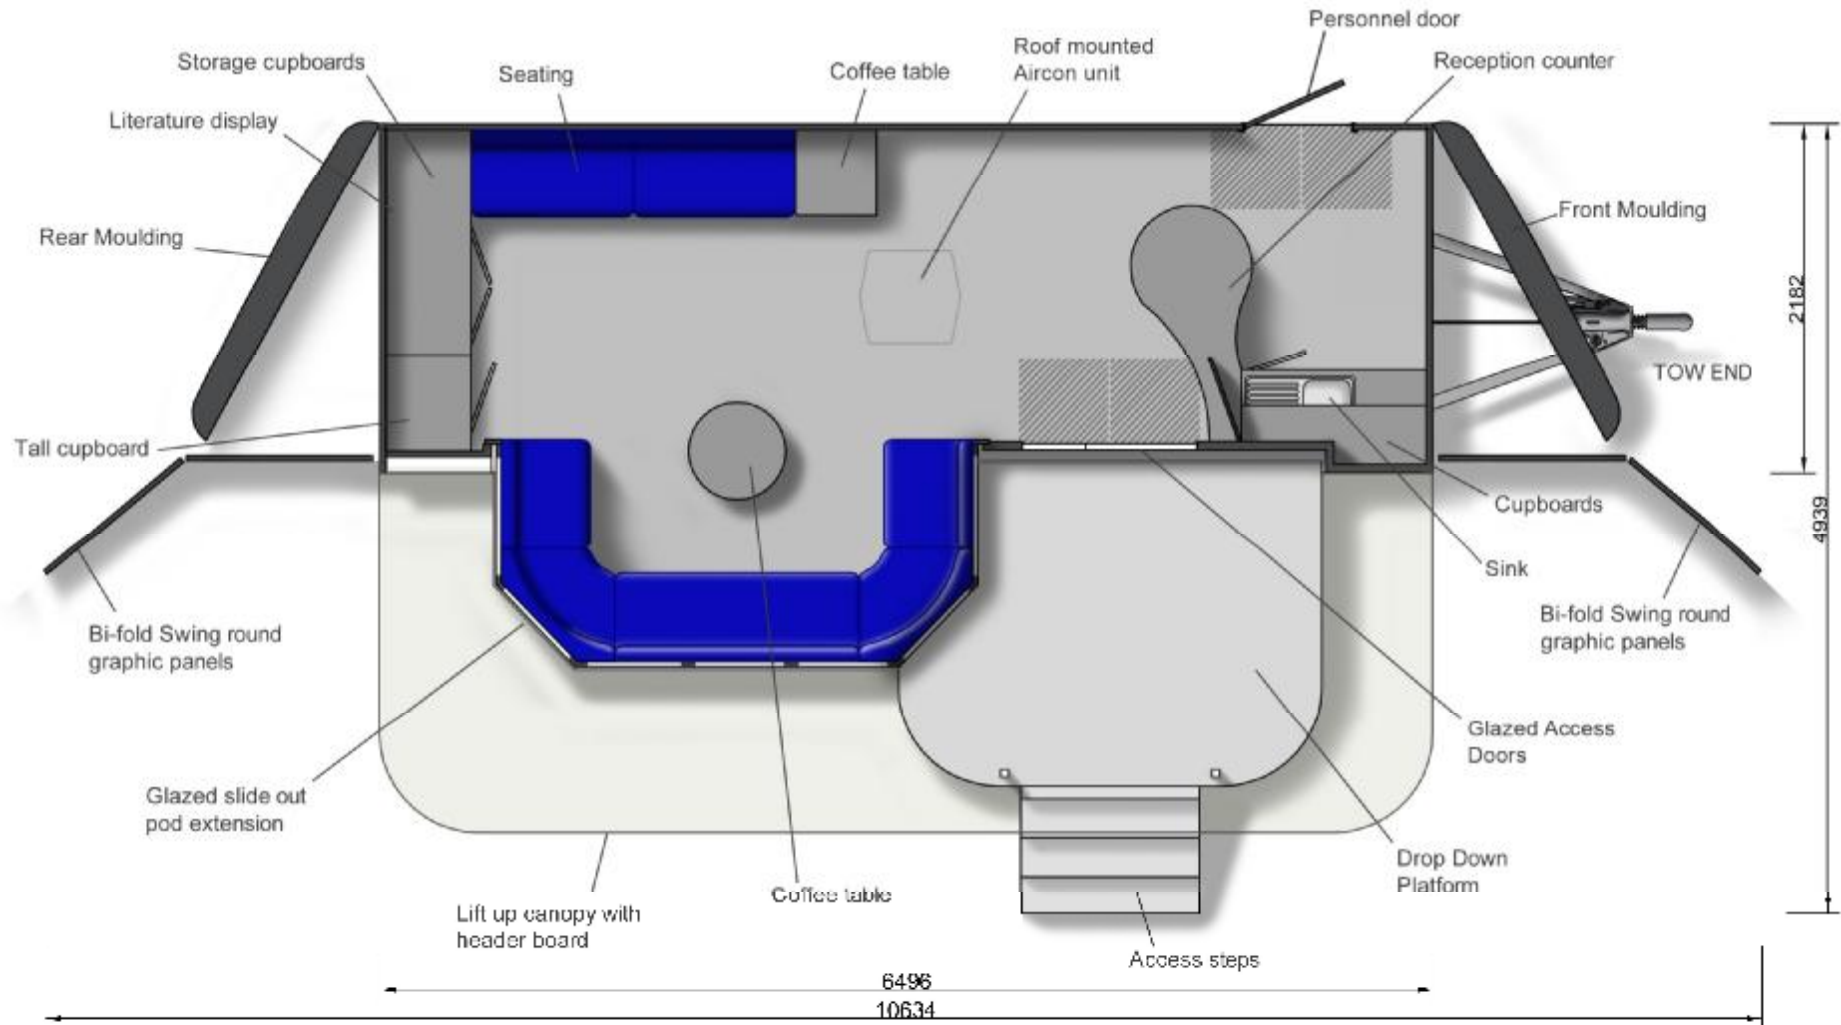

### Interior includes:

- Reception counter
- Seating for nine with storage below
- Storage and literature display
- 240v electrics package

**DWT H34.** This 7m exhibition trailer has a glazed slide out pod extension below a full length rigid canopy with lift up header board attached. A single set of access steps lead to a sheltered platform and onto a set of glazed lockable doors. The interior consist of a counter and hospitality area with seating for nine and plenty of storage. Bi-fold graphic panels can be concealed behind the front and rear mouldings, which, when combined with the lift up header board and two 20ft flags provide a generous display area.

## Layout plan

### Internal Graphic Panel Dimensions

- 1) 455mm (w) x 1205mm (h)
- 2) 1340mm (w) x 1040mm (h)
- 3) 1340mm (w) x 1040mm (h)
- 4) 1340mm (w) x 1040mm (h)

### External Graphic Panel Dimensions

- 5) 1080mm (w) x 1980mm (h)
- 6) 1130mm (w) x 1980mm (h)
- 7) 1130mm (w) x 1980mm (h)
- 8) 1080mm (w) x 1980mm (h)