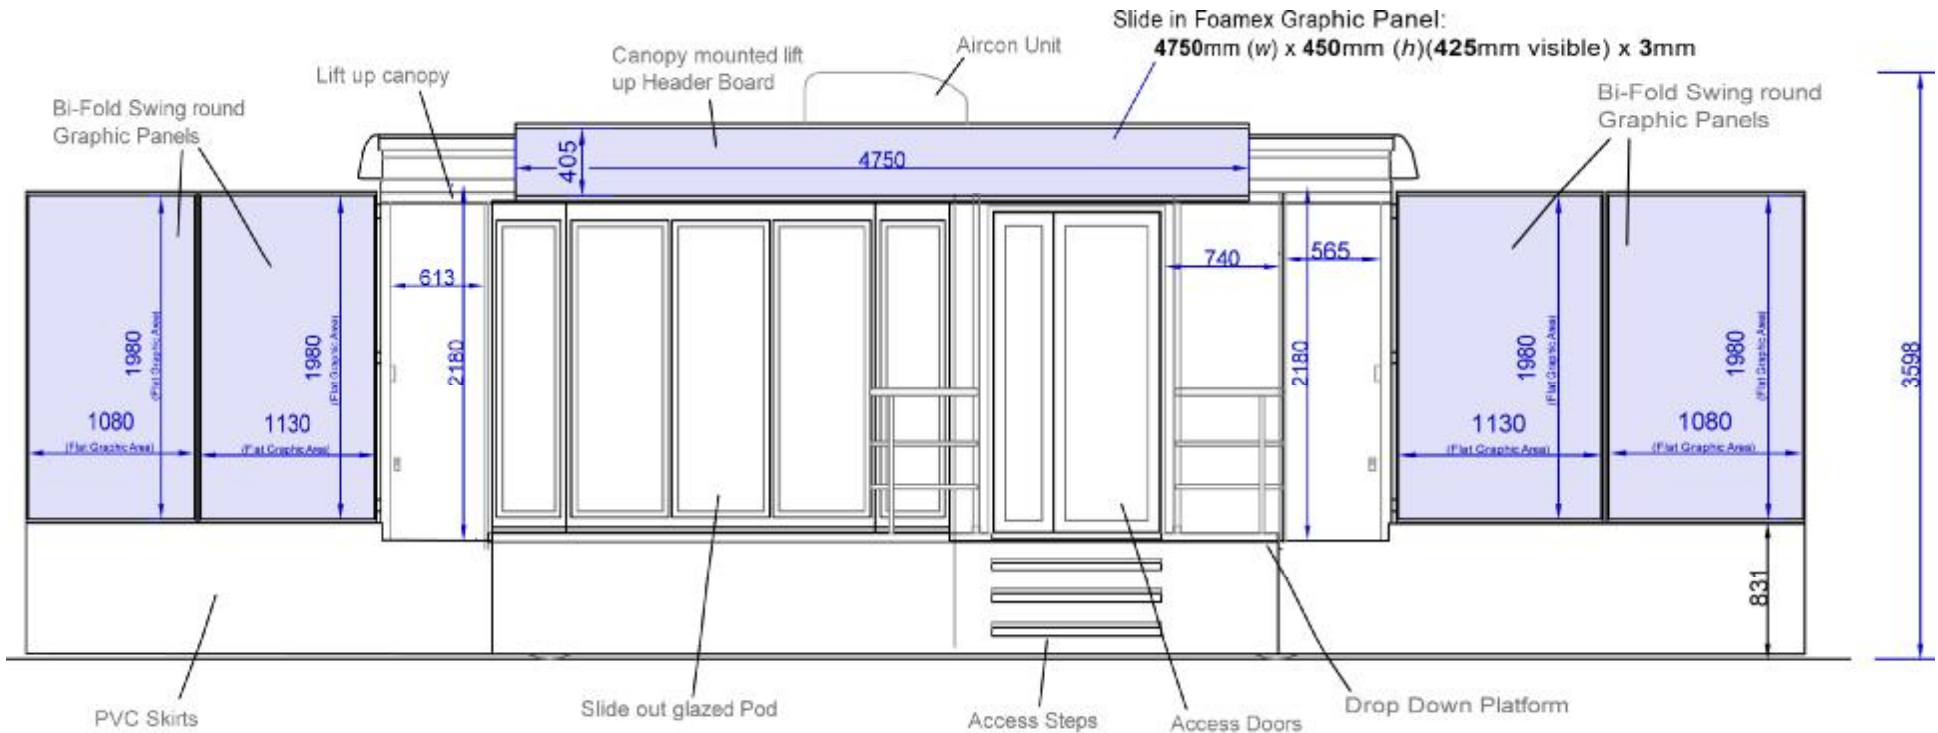

DWT H34- 7m Exhibition/ Hospitality Trailer

Offside Elevation