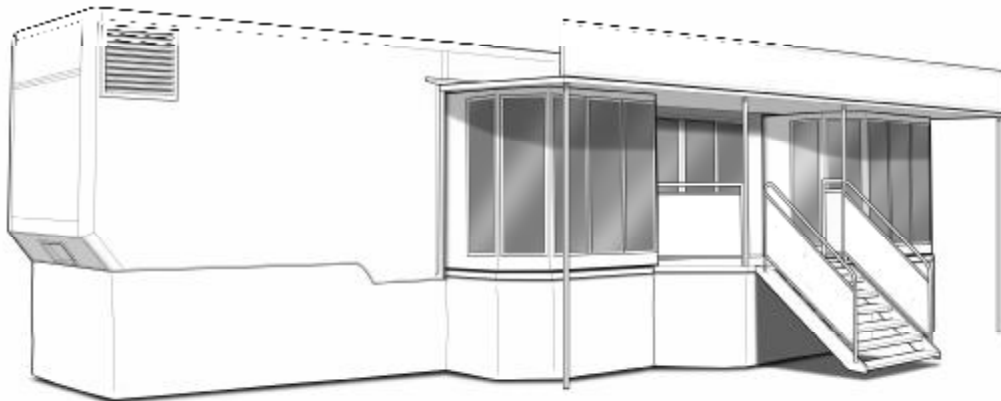

DAVID WILSON'S TRAILERS Ltd
Putting your information on the road

For Personal Service

DWT E59- 13.4m Hospitality/ Display Trailer

tel: **+44 (0)1476 860833**
www.dwt-exhibitions.co.uk

DWT is a leading UK provider of mobile exhibition and outdoor event solutions
Based just off the A1 near Colsterworth in Lincolnshire- in the strategic heart of Britain- our operating centre enables us to deliver and set up exhibition trailers in a single day