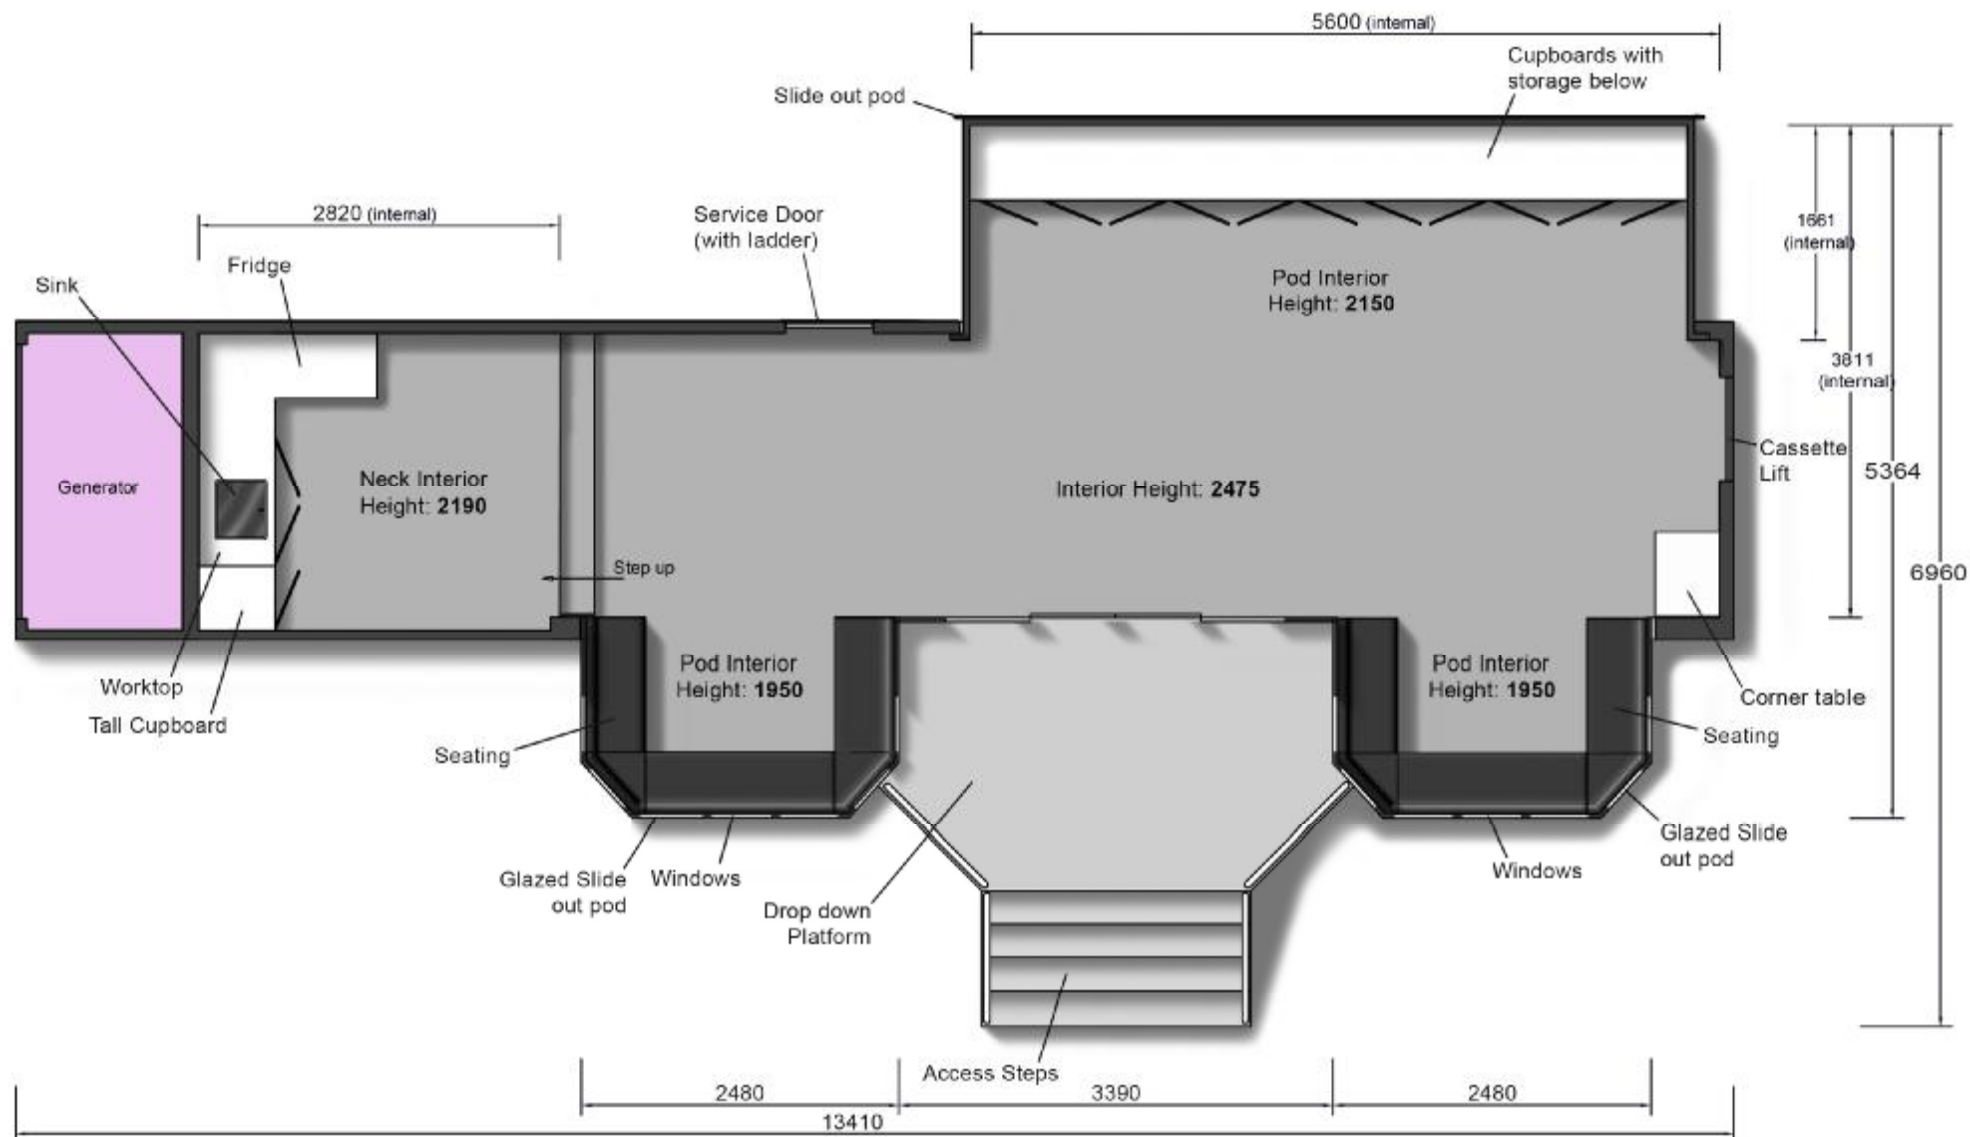

Interior includes:

- Seating in glazed slide out pods
- Worktop with storage below in pod
- Compact galley to front neck area with vinyl flooring
- Carpet tiles to main area
- Onboard silent generator
- 240v electrics package

DWT E59- 13.4m Hospitality/ Display Trailer

Layout plan

DWT E59- 13.4m Hospitality/ Display Trailer Electrical and graphic area Layout plan

Interior Nyloop Graphic Panels:

- 1) 1720(w) x 1100(h) 3) 2440(w) x 1035(h)
2) 2440(w) x 1035(h)

Exterior Graphic Panel area:

- 4) 3100(w) x 2450(h)
or 4140(w) x 1035(h) (includes grill)

Canopy Mounted lift up Header Board:

- Slide in Foamex Board size:
8650(w) x 560(h)(520 Visible) x 3(d)max.
Or vinyl graphic area:
8650(w) x 520(h)

DWT E59- 13.4m Hospitality/ Display Trailer

Nearside Elevation

Canopy Mounted lift up Header Board:

Slide in Foamex Board size: **8650(w) x 560(h)**(520 Visible) x 3(d)max.
 Or, vinyl graphic area: **8650(w) x 520(h)**