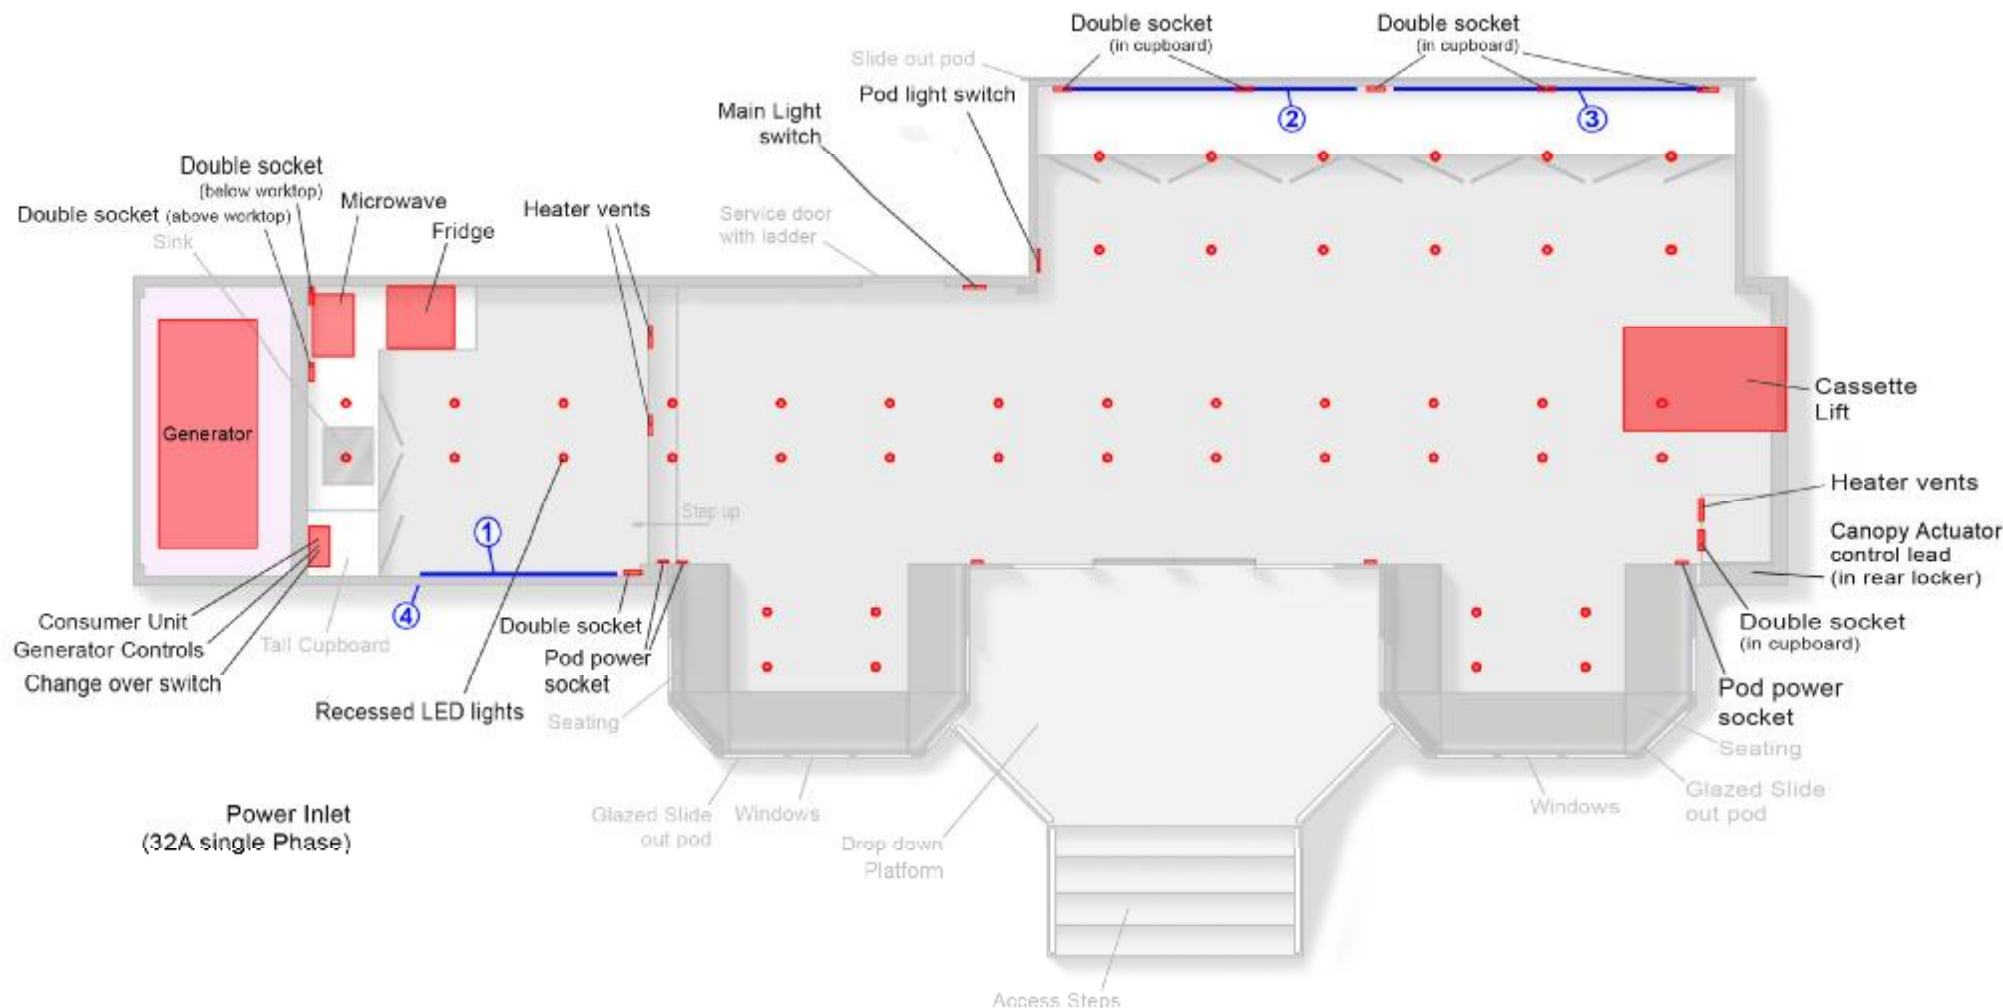

Interior includes:

- Seating in glazed slide out pods
- Worktop with storage below in pod
- Compact galley to front neck area with vinyl flooring
- Carpet tiles to main area
- Onboard silent generator
- 240v electrics package

DWT E59- 13.4m Hospitality/ Display Trailer

Layout plan

DWT E59- 13.4m Hospitality/ Display Trailer Electrical and graphic area Layout plan

Interior Nyloop Graphic Panels:

- 1) 1720(w) x 1100(h) 3) 2440(w) x 1035(h)
2) 2440(w) x 1035(h)

Exterior Graphic Panel area:

- 4) 3100(w) x 2450(h)
or 4140(w) x 1035(h) (includes grill)

Canopy Mounted lift up Header Board:

- Slide in Foamex Board size:
8650(w) x 560(h)(520 Visible) x 3(d)max.
Or vinyl graphic area:
8650(w) x 520(h)

DWT E59- 13.4m Hospitality/ Display Trailer

Nearside Elevation

Canopy Mounted lift up Header Board:

Slide in Foamex Board size: **8650(w) x 560(h)**(520 Visible) x 3(d)max.
 Or, vinyl graphic area: **8650(w) x 520(h)**