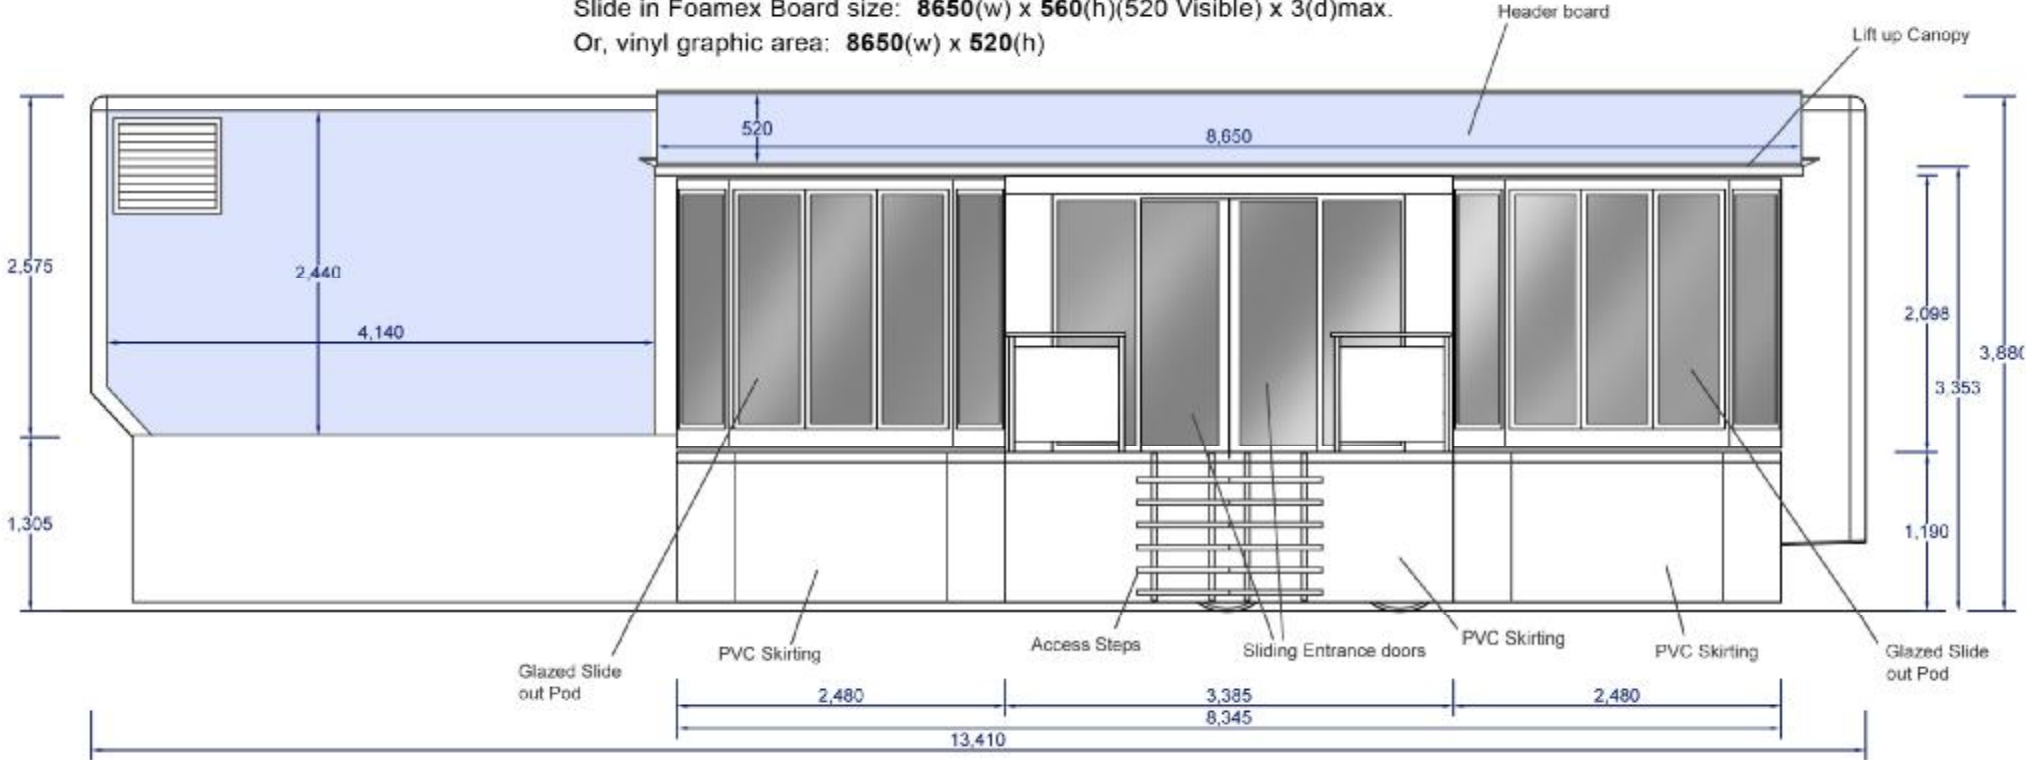

Interior includes:

- Seating in glazed slide out pods
- Worktop with storage below in pod
- Compact galley to front neck area with vinyl flooring
- Carpet tiles to main area
- Onboard silent generator
- 240v electrics package

DWT E59- 13.4m Hospitality/ Display Trailer

Layout plan

DWT E59- 13.4m Hospitality/ Display Trailer Electrical and graphic area Layout plan

Interior Nyloop Graphic Panels:

- 1) 1720(w) x 1100(h) 3) 2440(w) x 1035(h)
2) 2440(w) x 1035(h)

Exterior Graphic Panel area:

- 4) 3100(w) x 2450(h)
or 4140(w) x 1035(h) (includes grill)

Canopy Mounted lift up Header Board:

- Slide in Foamex Board size:
8650(w) x 560(h)(520 Visible) x 3(d)max.
Or vinyl graphic area:
8650(w) x 520(h)

DWT E59- 13.4m Hospitality/ Display Trailer

Nearside Elevation

Canopy Mounted lift up Header Board:

Slide in Foamex Board size: **8650(w) x 560(h)**(520 Visible) x 3(d)max.
 Or, vinyl graphic area: **8650(w) x 520(h)**