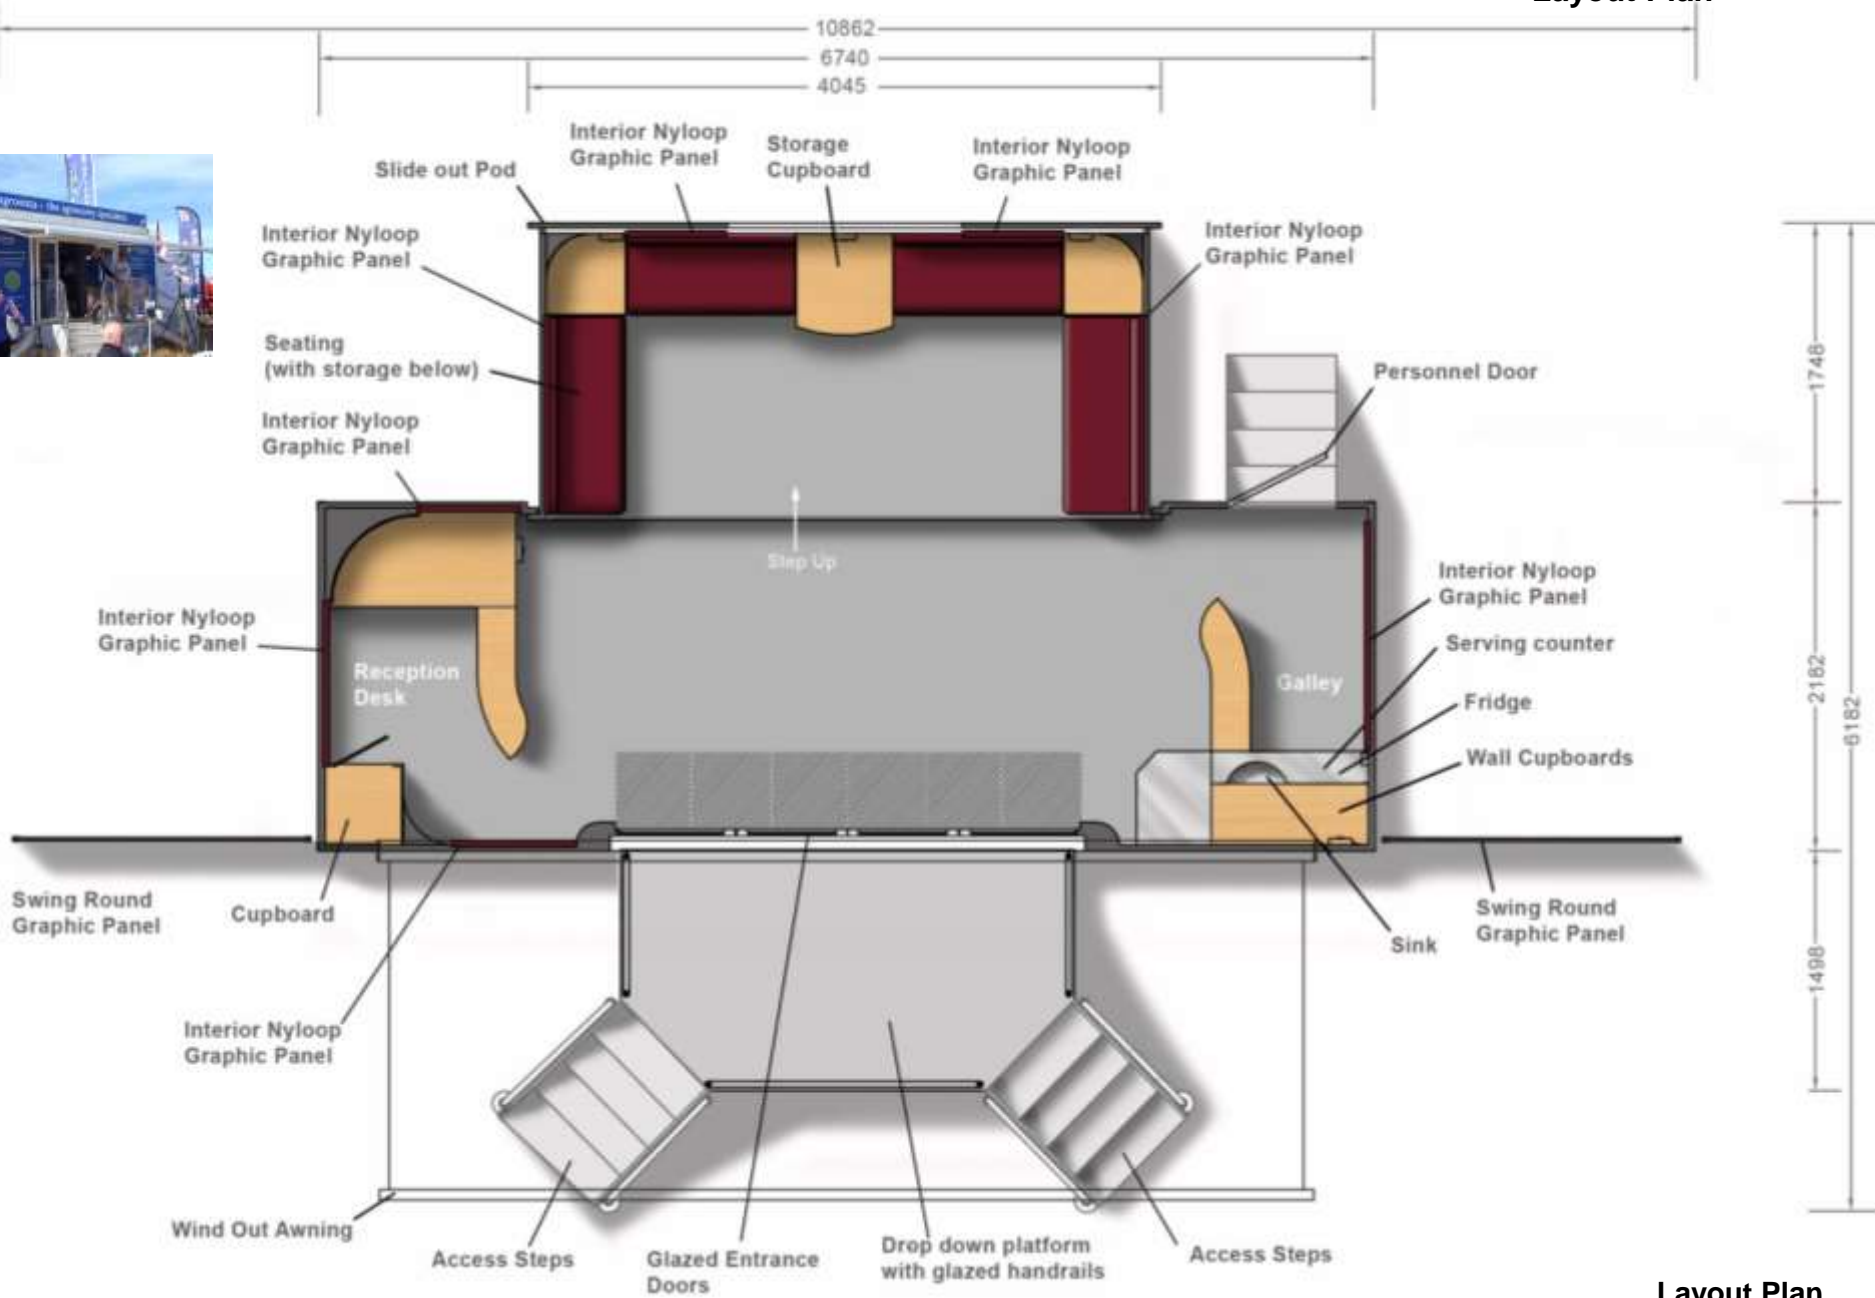

DWT H42- 7m Exhibition/ Hospitality Unit Layout Plan

Layout Plan