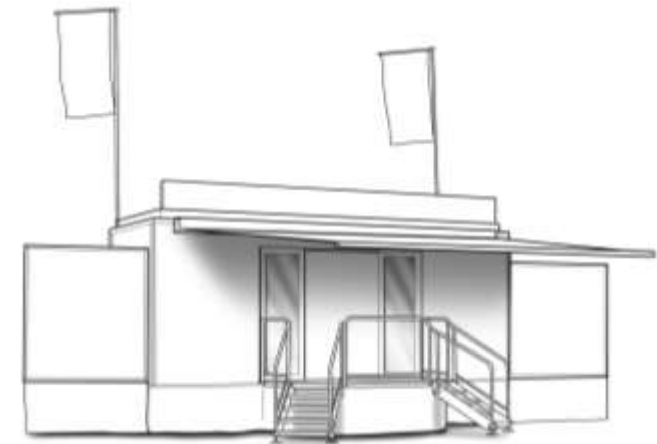

DWT H42- 7m Exhibition/ Hospitality Unit