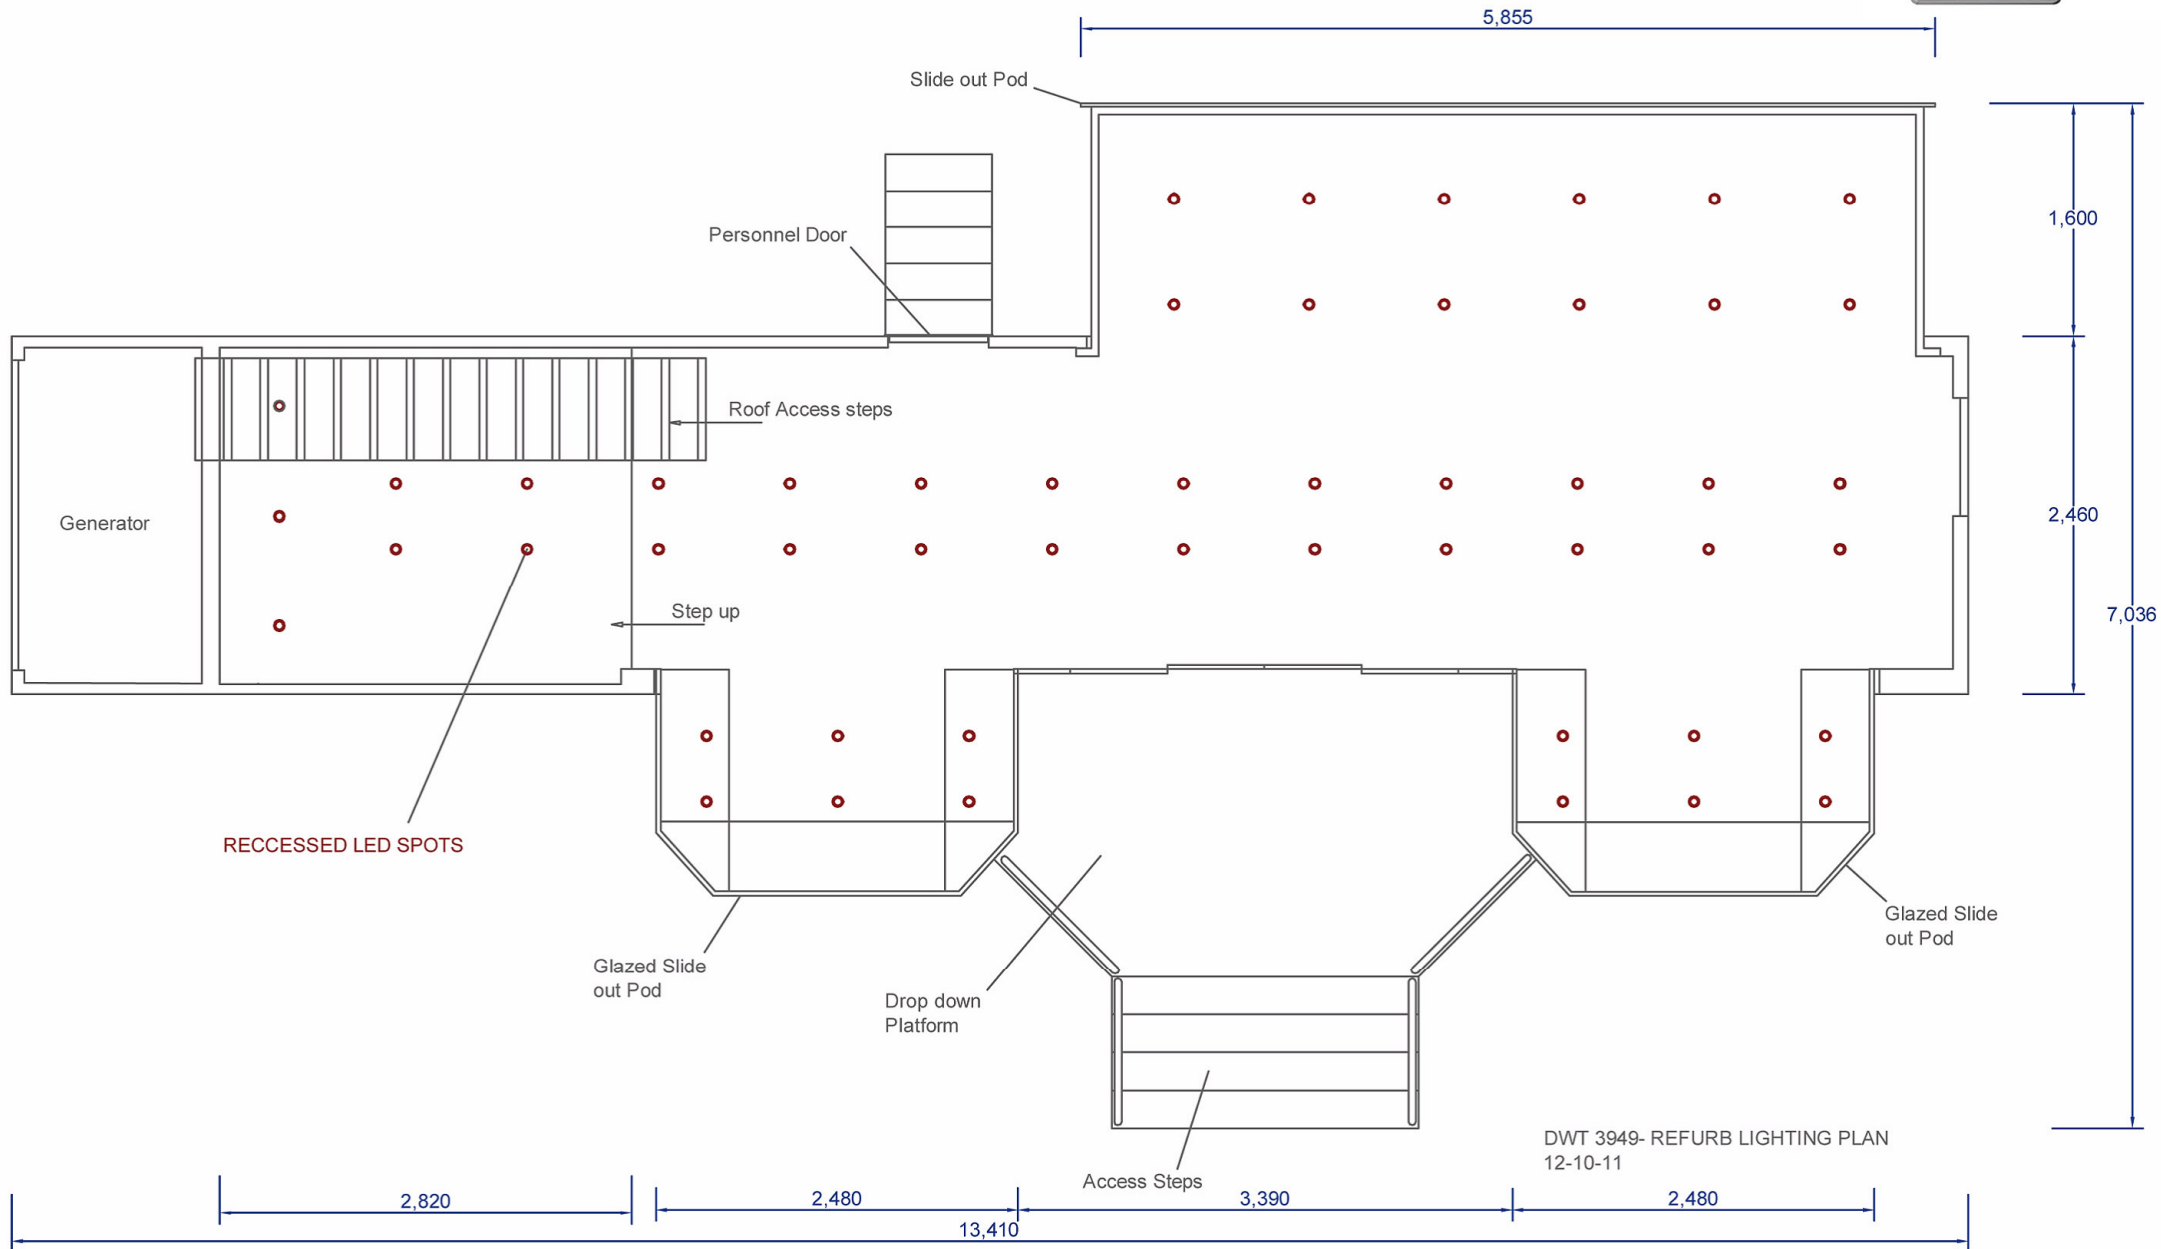

DWT 3949- 13.4m Exhibition/ Promotional Trailer

DO NOT SCALE

Please Note, all dimensions shown are nominal and therefore may be subject to change. The above visual also excludes interior furniture